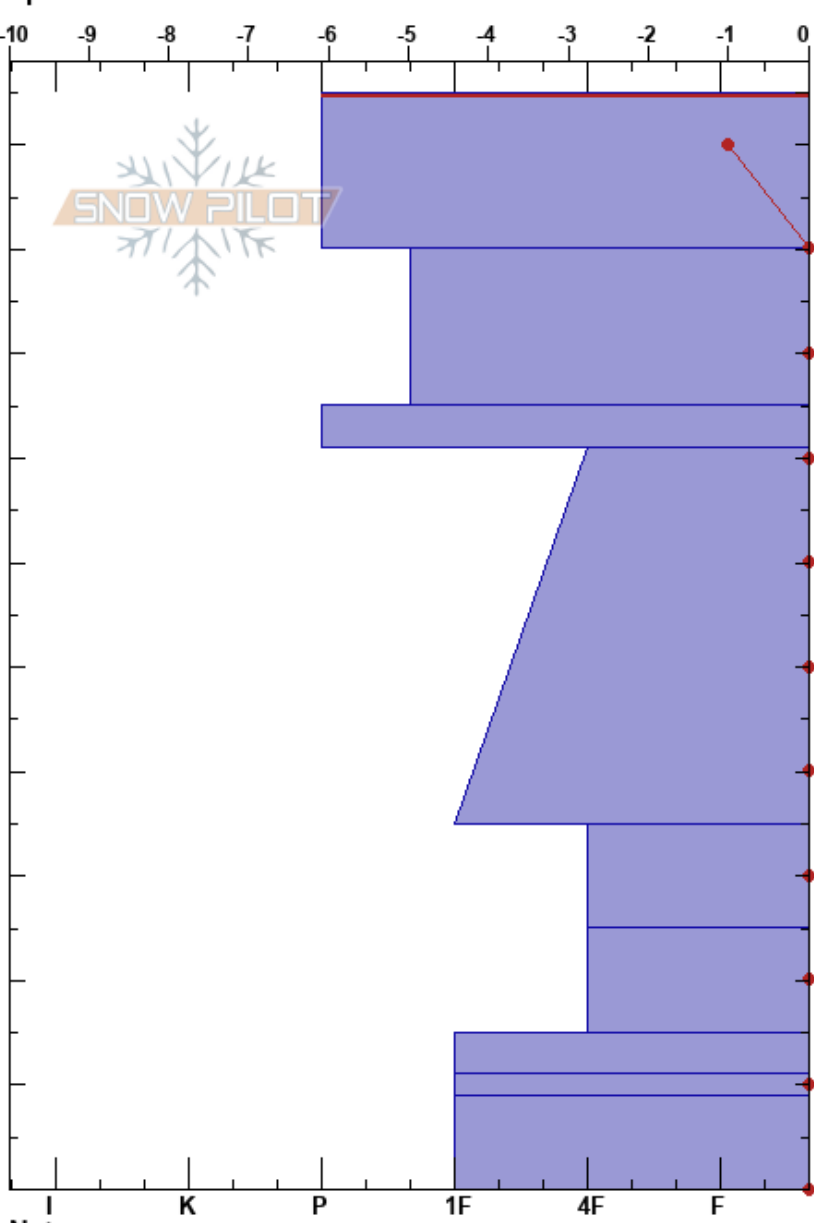

Gin Flat  
 Sierra Nevada  
 CA  
 Elevation: 2134 m  
 Aspect: 175°  
 Specifics:

cristina vargas  
 03/21/2004 - 1:30pm  
 Co-ord:  
 Slope Angle: 5°  
 Wind Loading: no

Stability:  
 Air Temperature: 10°C  
 Sky Cover: CLR  
 Precipitation: NO  
 Wind: W Calm

HS: 105  
 Layer Notes:  
 105-90cm: Problematic layer

Form	Crystal Size	Moisture	$\rho$ kg/m <sup>3</sup>	Stability tests & Layer comments
			377	
⊙⊙	0.5		377	
			<del>355</del>	
○	0.3		355	
⊙⊙	0.3		321	
			<del>399</del> 321	
			398	
○	0.1		366	
			403	
⊙⊙	0.3		376	
			376	
⊙⊙	0.3		379	
			379	
○	0.3		385	
⊙⊙	0.3		<del>385</del>	
			385	
⊙⊙	0.3			

Notes: SWE=295.1 kg/m<sup>2</sup>