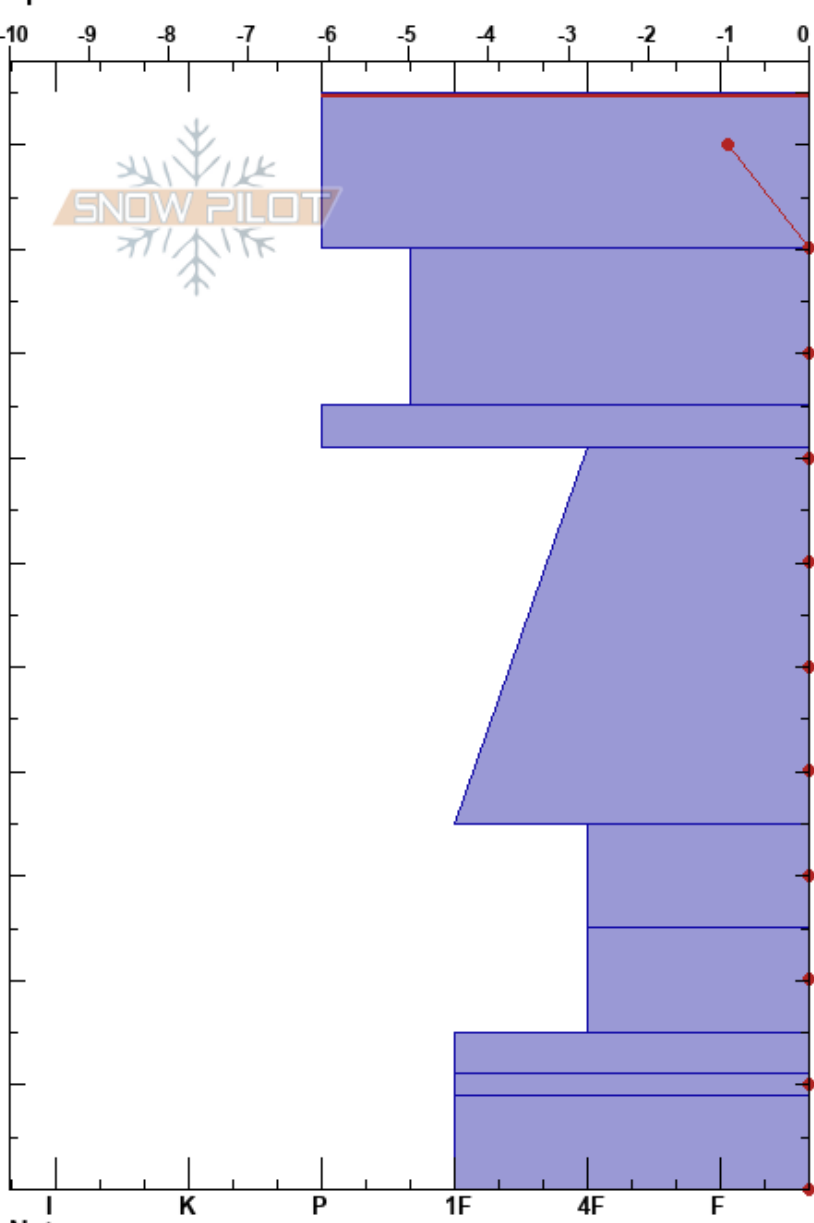

Gin Flat
 Sierra Nevada
 CA
 Elevation: 2134 m
 Aspect: 175°
 Specifics:

cristina vargas
 03/21/2004 - 1:30pm
 Co-ord:
 Slope Angle: 5°
 Wind Loading: no

Stability:
 Air Temperature: 10°C
 Sky Cover: CLR
 Precipitation: NO
 Wind: W Calm

HS: 105
 Layer Notes:
 105-90cm: Problematic layer

Form	Crystal		Moisture	ρ kg/m ³	Stability tests & Layer comments
	Size				
				377	
⊙⊙	0.5			377	
				355	
○	0.3			355	
⊙⊙	0.3			321	
				399 321	
				398	
○	0.1			366	
				403	
⊙⊙	0.3			376	
				376	
⊙⊙	0.3			379	
				379	
○	0.3			385	
⊙⊙	0.3			385	
				385	
⊙⊙	0.3				

Notes: SWE=295.1 kg/m²