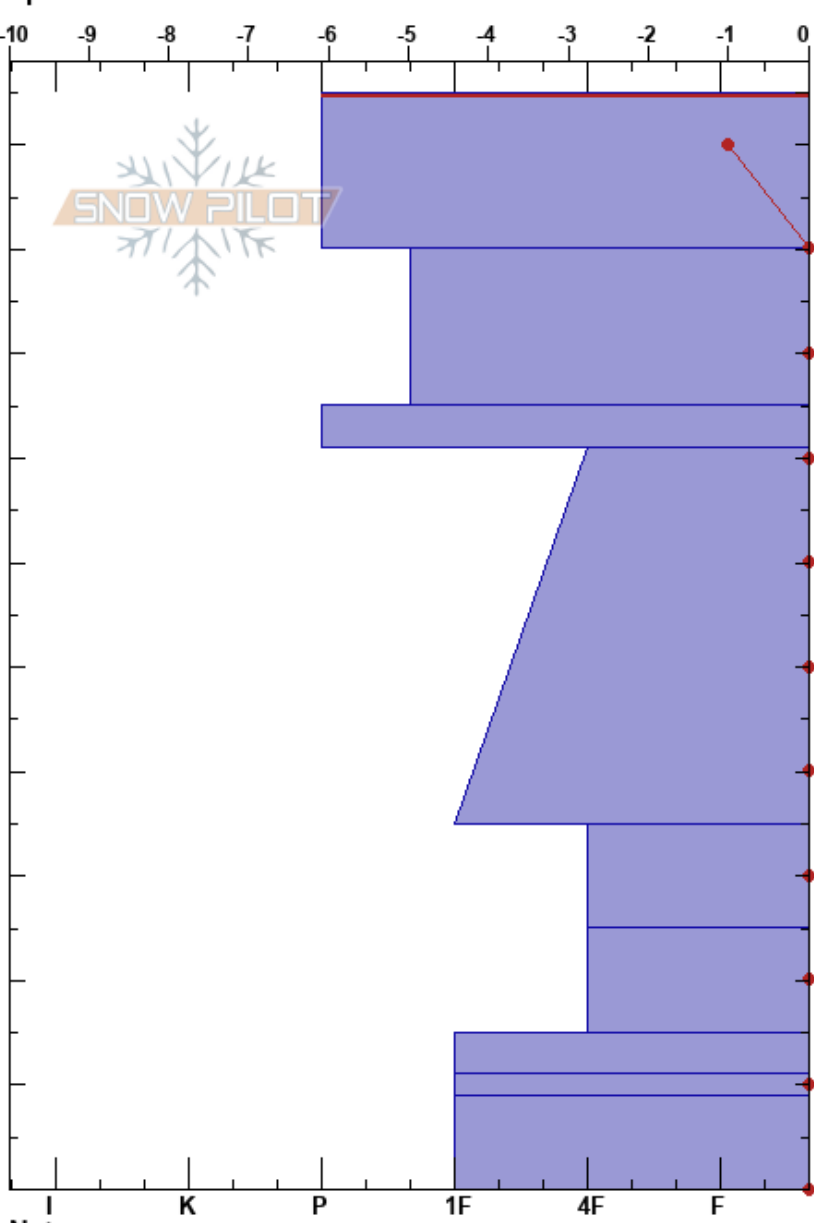

Gin Flat  
 Sierra Nevada  
 CA  
 Elevation: 2134 m  
 Aspect: 175°  
 Specifics:

cristina vargas  
 03/21/2004 - 1:30pm  
 Co-ord:  
 Slope Angle: 5°  
 Wind Loading: no

Stability:  
 Air Temperature: 10°C  
 Sky Cover: CLR  
 Precipitation: NO  
 Wind: W Calm

HS: 105  
 Layer Notes:  
 105-90cm: Problematic layer

Form	Crystal		Moisture	$\rho$ kg/m <sup>3</sup>	Stability tests & Layer comments
	Size				
				377	
⊙⊙	0.5			377	
				<del>355</del>	
○	0.3			355	
⊙⊙	0.3			321	
				<del>321</del>	
				398	
○	0.1			366	
				403	
⊙⊙	0.3			376	
				376	
⊙⊙	0.3			379	
				379	
○	0.3			385	
⊙⊙	0.3			<del>385</del>	
				385	
⊙⊙	0.3				

Notes: SWE=295.1 kg/m<sup>2</sup>