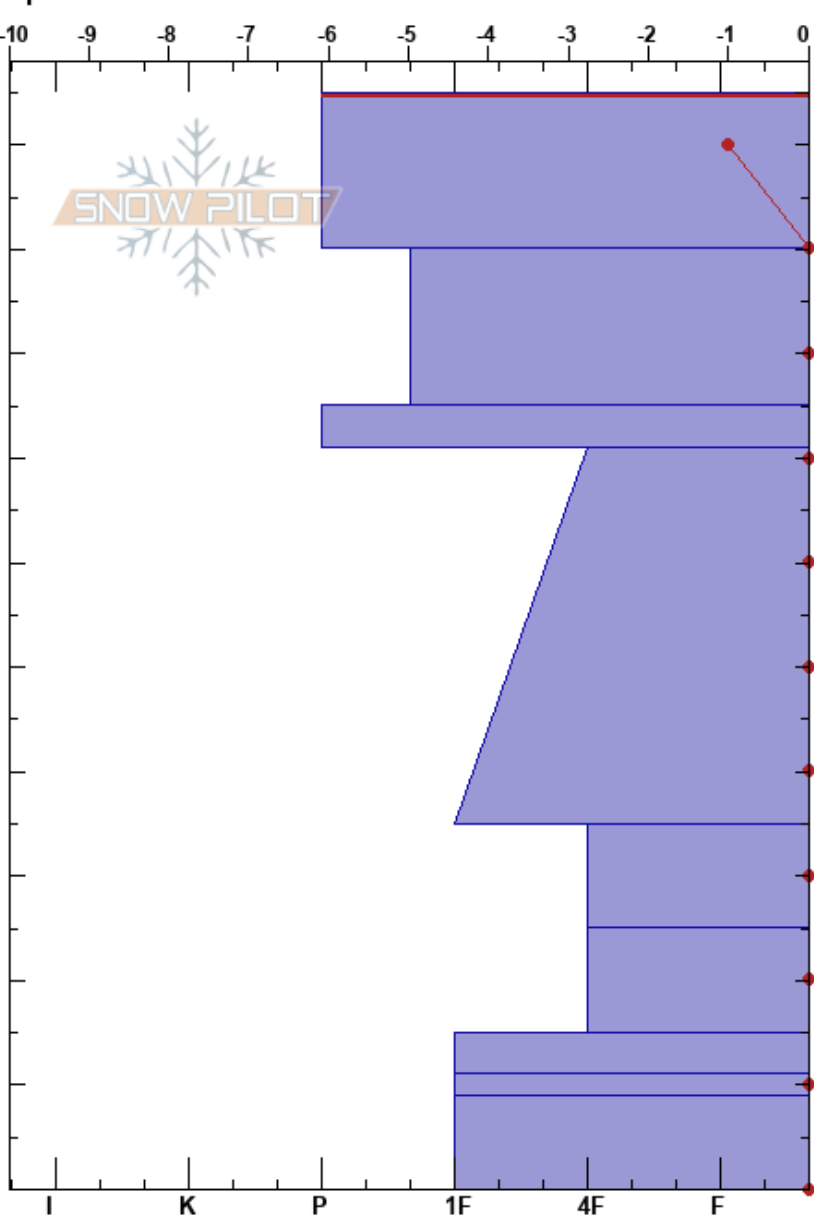

Gin Flat  
 Sierra Nevada  
 CA  
 Elevation: 2134 m  
 Aspect: 175°  
 Specifics:

cristina vargas  
 03/21/2004 - 1:30pm  
 Co-ord:  
 Slope Angle: 5°  
 Wind Loading: no

Stability:  
 Air Temperature: 10°C  
 Sky Cover: CLR  
 Precipitation: NO  
 Wind: W Calm

HS: 105  
 Layer Notes:  
 105-90cm: Problematic layer

Form	Crystal		Moisture	$\rho$ kg/m <sup>3</sup>	Stability tests & Layer comments
	Size				
				377	
⊙⊙	0.5			377	
				<del>355</del>	
○	0.3			355	
⊙⊙	0.3			321	
				<del>399</del> 321	
				398	
○	0.1			366	
				403	
⊙⊙	0.3			376	
				376	
⊙⊙	0.3			379	
				379	
○	0.3			385	
⊙⊙	0.3			<del>385</del>	
				385	
⊙⊙	0.3				

Notes: SWE=295.1 kg/m<sup>2</sup>