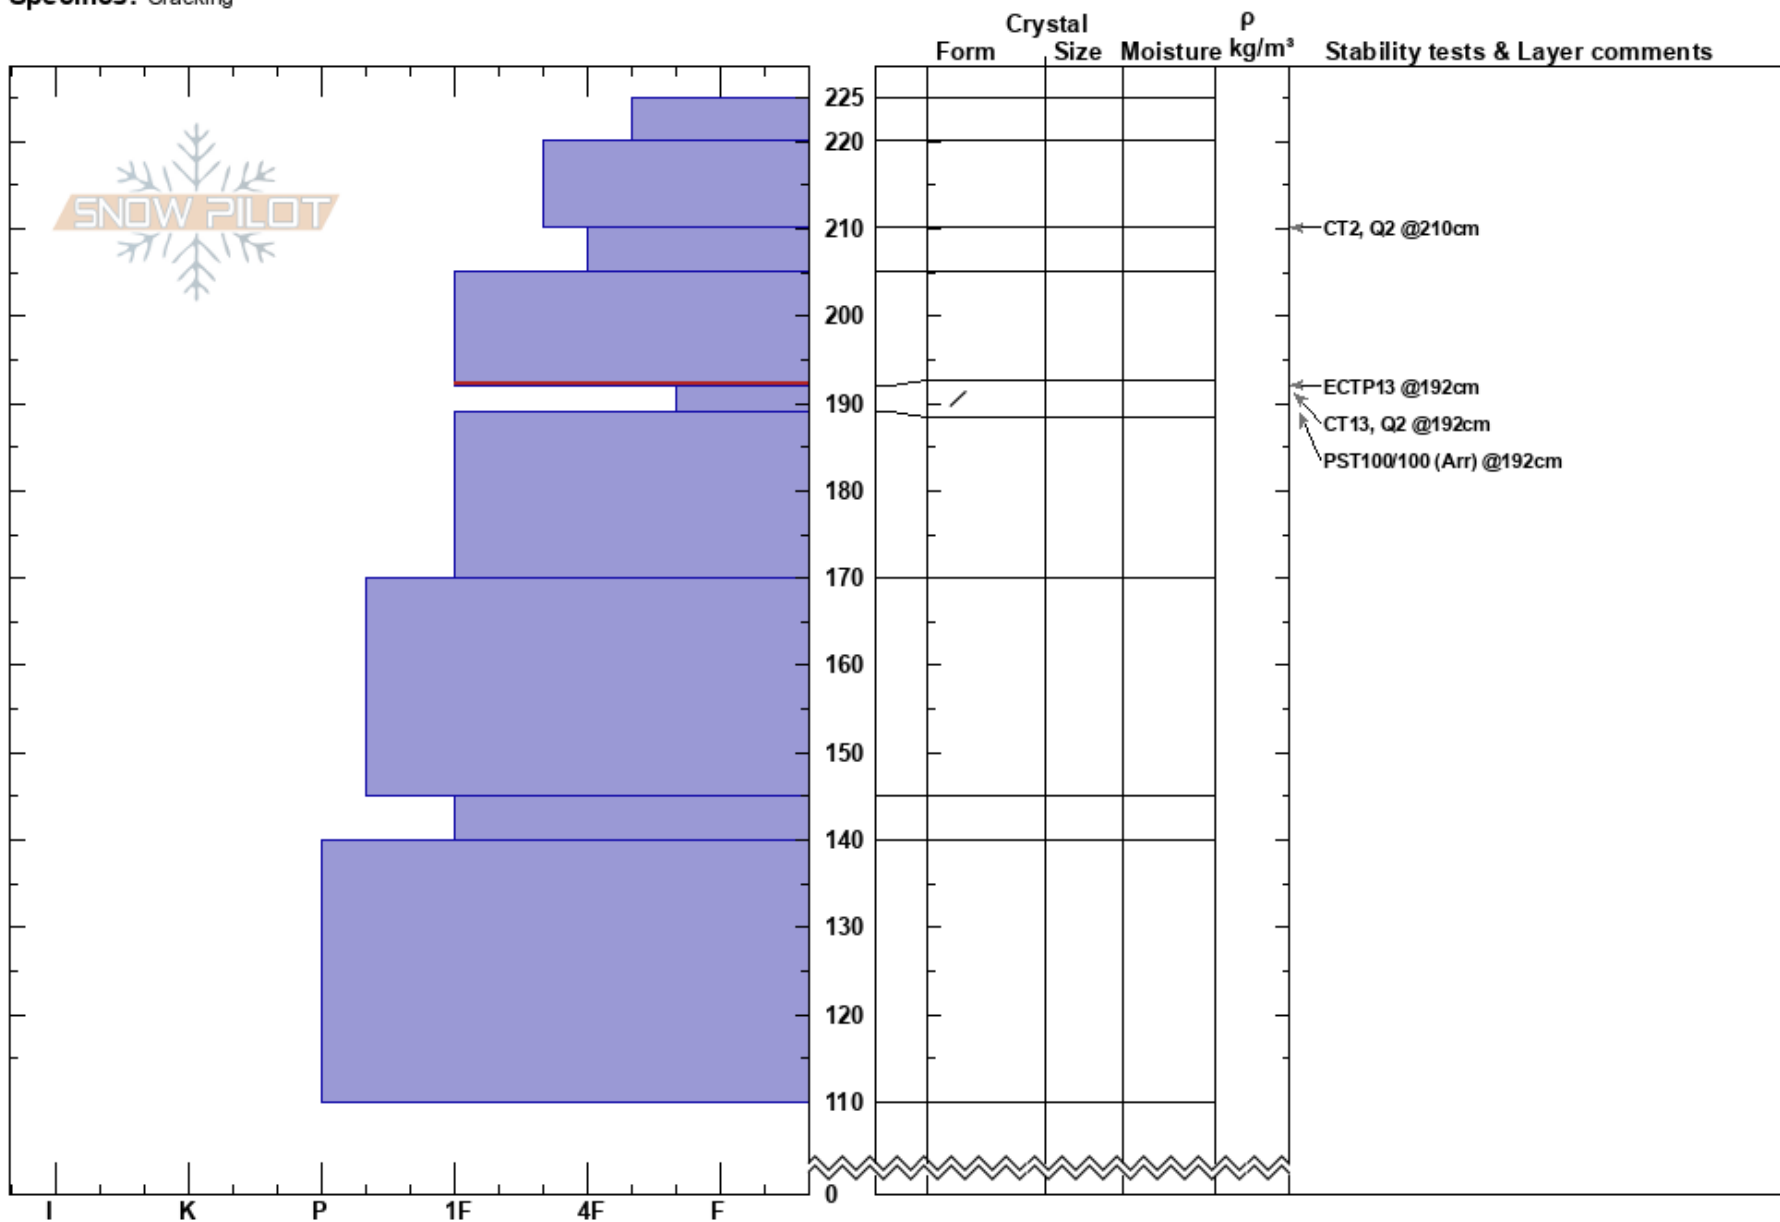

Arrowhead bowl
 Bridger Range
 MT
Elevation: 8440 ft
Aspect: 196°
Specifics: Cracking

Alex Marienthal
 02/17/2018 - 11:00am
Co-ord: 45.91858N, -110.97433W
Slope Angle: 32°
Wind Loading: yes

Stability: Poor **HS:** 225 **Layer Notes:**
Air Temperature: 205-192cm: Problematic layer
Sky Cover: OVC
Precipitation: S-1
Wind: SW Strong