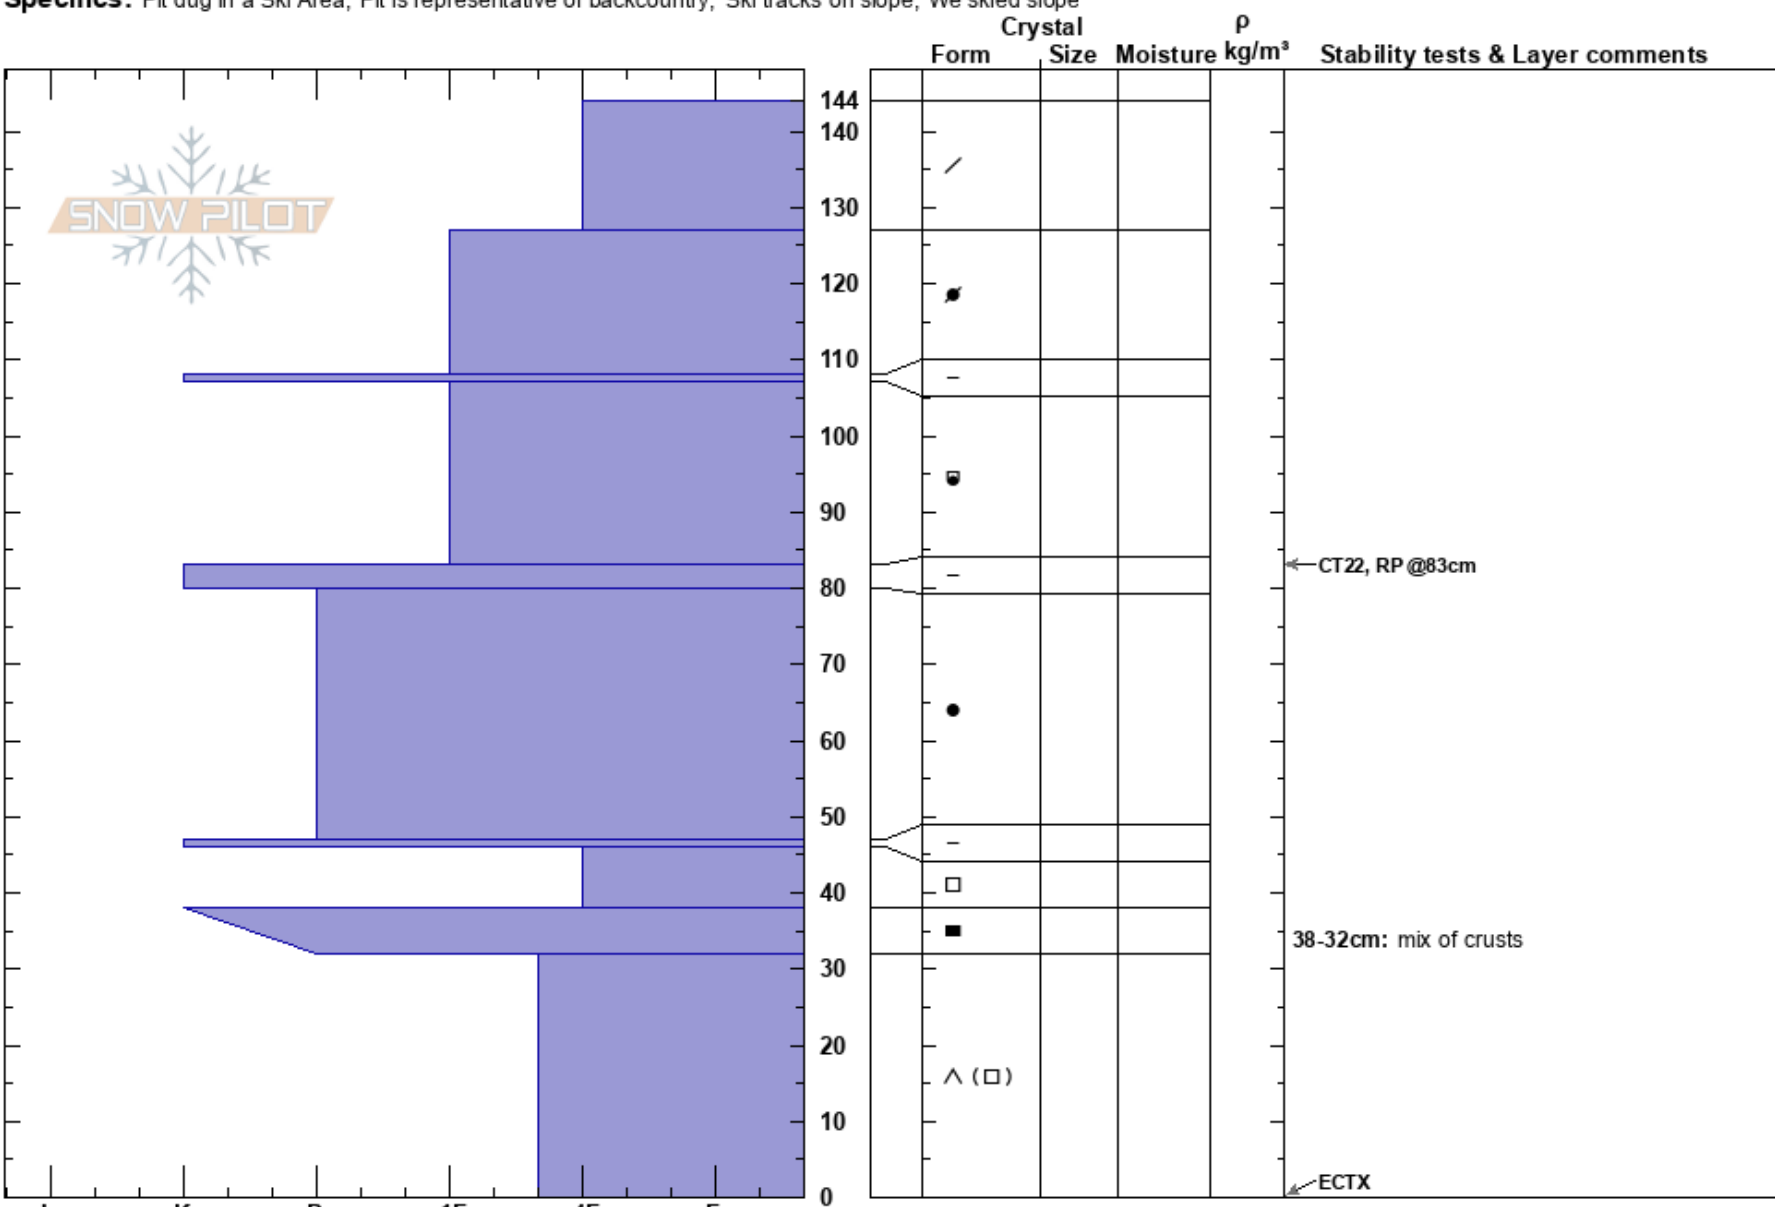

Upper A-Z F chute high  
 Madison Range-N  
 MT  
**Elevation:** 10500 ft  
**Aspect:** 140°  
**Specifics:** Pit dug in a Ski Area; Pit is representative of backcountry; Ski tracks on slope; We skied slope

David Brown  
 02/12/2018 - 12:00pm  
**Co-ord:**  
**Slope Angle:** 45°  
**Wind Loading:**

**Stability:** Very Good  
**Air Temperature:** 20°C  
**Sky Cover:** CLR  
**Precipitation:** NO  
**Wind:** W Calm

**HS:** 144  
**Layer Notes:**  
 38-32cm: mix of crusts

**Notes:**