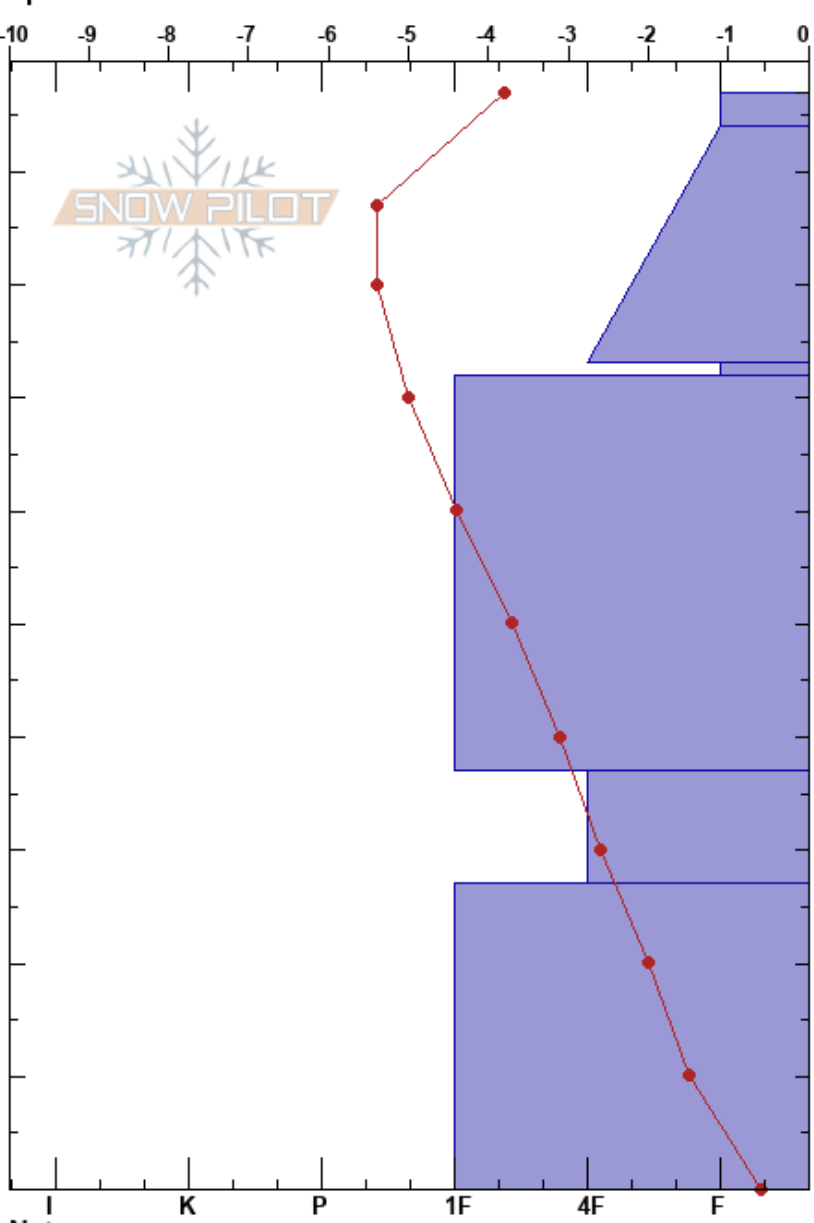

180218_Skorvfjället
 Hemavan
 Sweden
 Elevation: 620 m
 Aspect: N
 Specifics:

Jimmy Grund
 18/02/2018 - 00:38
 Co-ord:
 Slope Angle: 20°
 Wind Loading: previous

Stability:
 Air Temperature: -5.4°C
 Sky Cover: OVC
 Precipitation: NO
 Wind: S Light Breeze

HS:97
 PF: 31
 73-72cm: 9 feb lagret (SH)
 73-72cm: Problematic layer

Form	Crystal		ρ kg/m ³	Stability tests & Layer comments
	Size	Moisture		
	3			
	1			
	1			← CT14 @73cm (SC) ← ECTN15 @73cm 73-72cm: 9 feb lagret (SH)
	1.5			
	2			
	2			