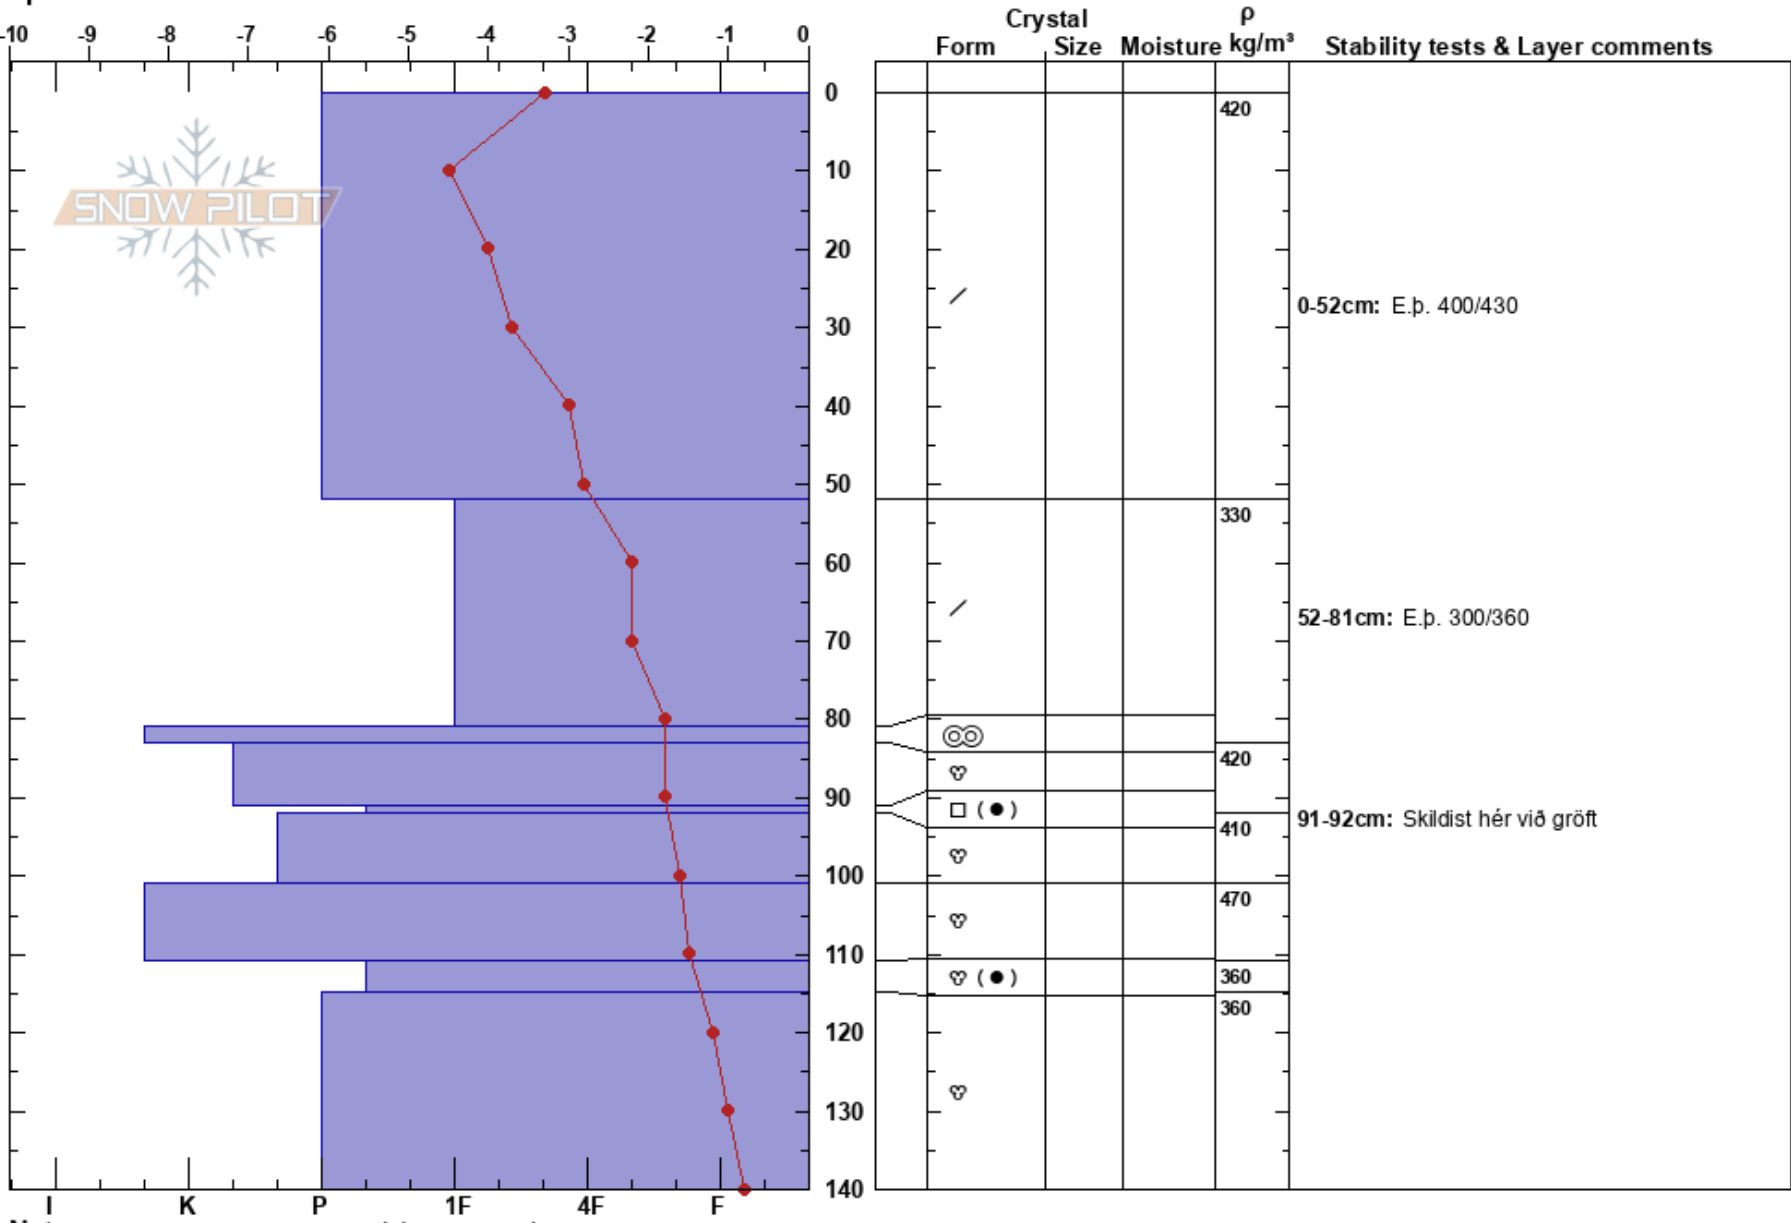

Kjöfur feb 17
 Sunnanverðir Vestfirði
 Iceland
Elevation: 380 m
Aspect: 280°
Specifics:

Dröstur Reyðnisson
 17/02/2018 - 04:00
Co-ord: 65.57760N, -23.85056W
Slope Angle: 17°
Wind Loading: no

Stability: HS: 140
Air Temperature: -2°C
Sky Cover: CLR
Precipitation: NO
Wind: S Light Breeze

Layer Notes:
 PF: 1
 0-52cm: E.p. 400/430
 52-81cm: E.p. 300/360
 52-81cm: Problematic layer
 91-92cm: Skildist hér við gröft

Notes: CTN - Þokkalega stöðugt, þó áberandi skil í hjarninu @92