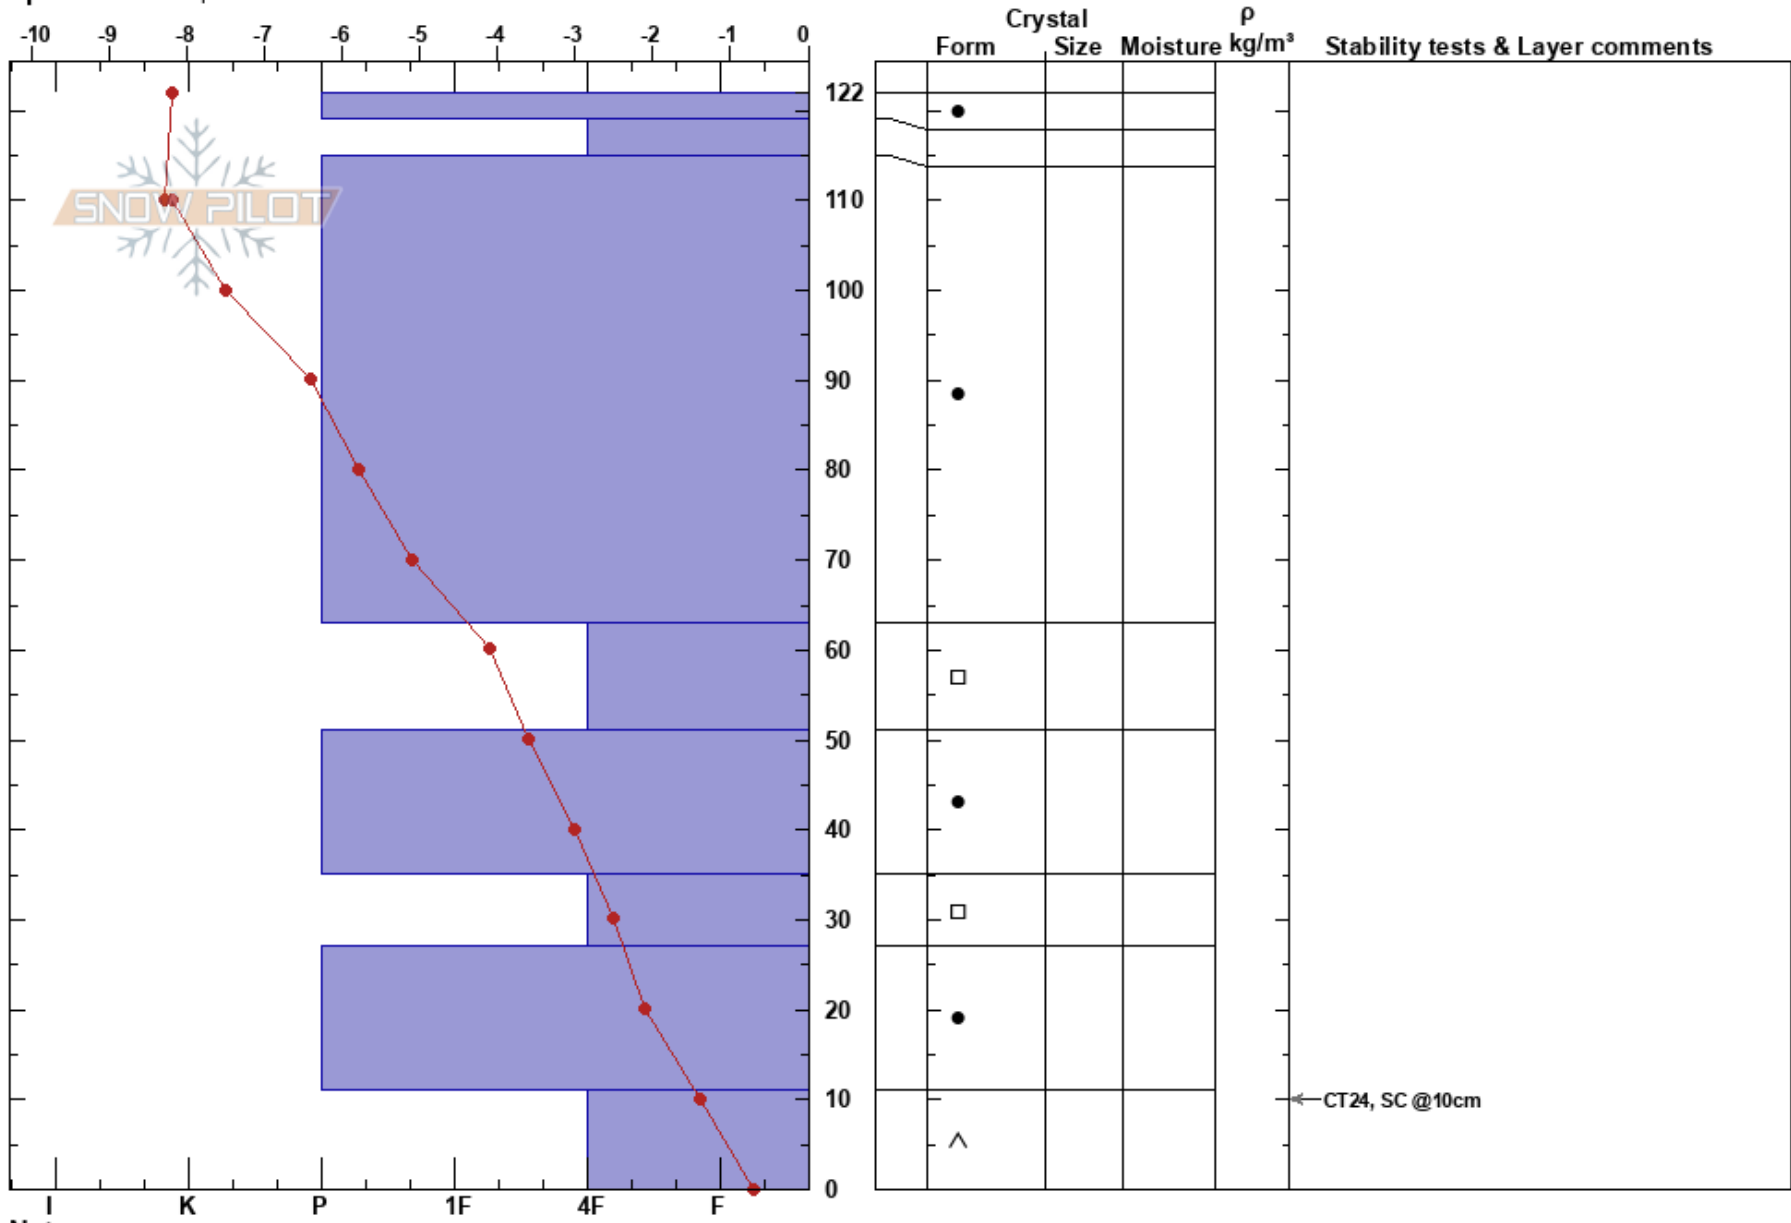

Syd L. Murtsertoppen
 Hemavan
 Sweden
Elevation: 739 m
Aspect: SW
Specifics: Poor pit location

Wolfgang Hauber
 17/02/2018 - 15:17
Co-ord:
Slope Angle: 25°
Wind Loading: previous

Stability: **HS:** 122 **Layer Notes:**
Air Temperature: -7.6°C **PF:** 3
Sky Cover: BKN
Precipitation: S-1
Wind: S Light Breeze