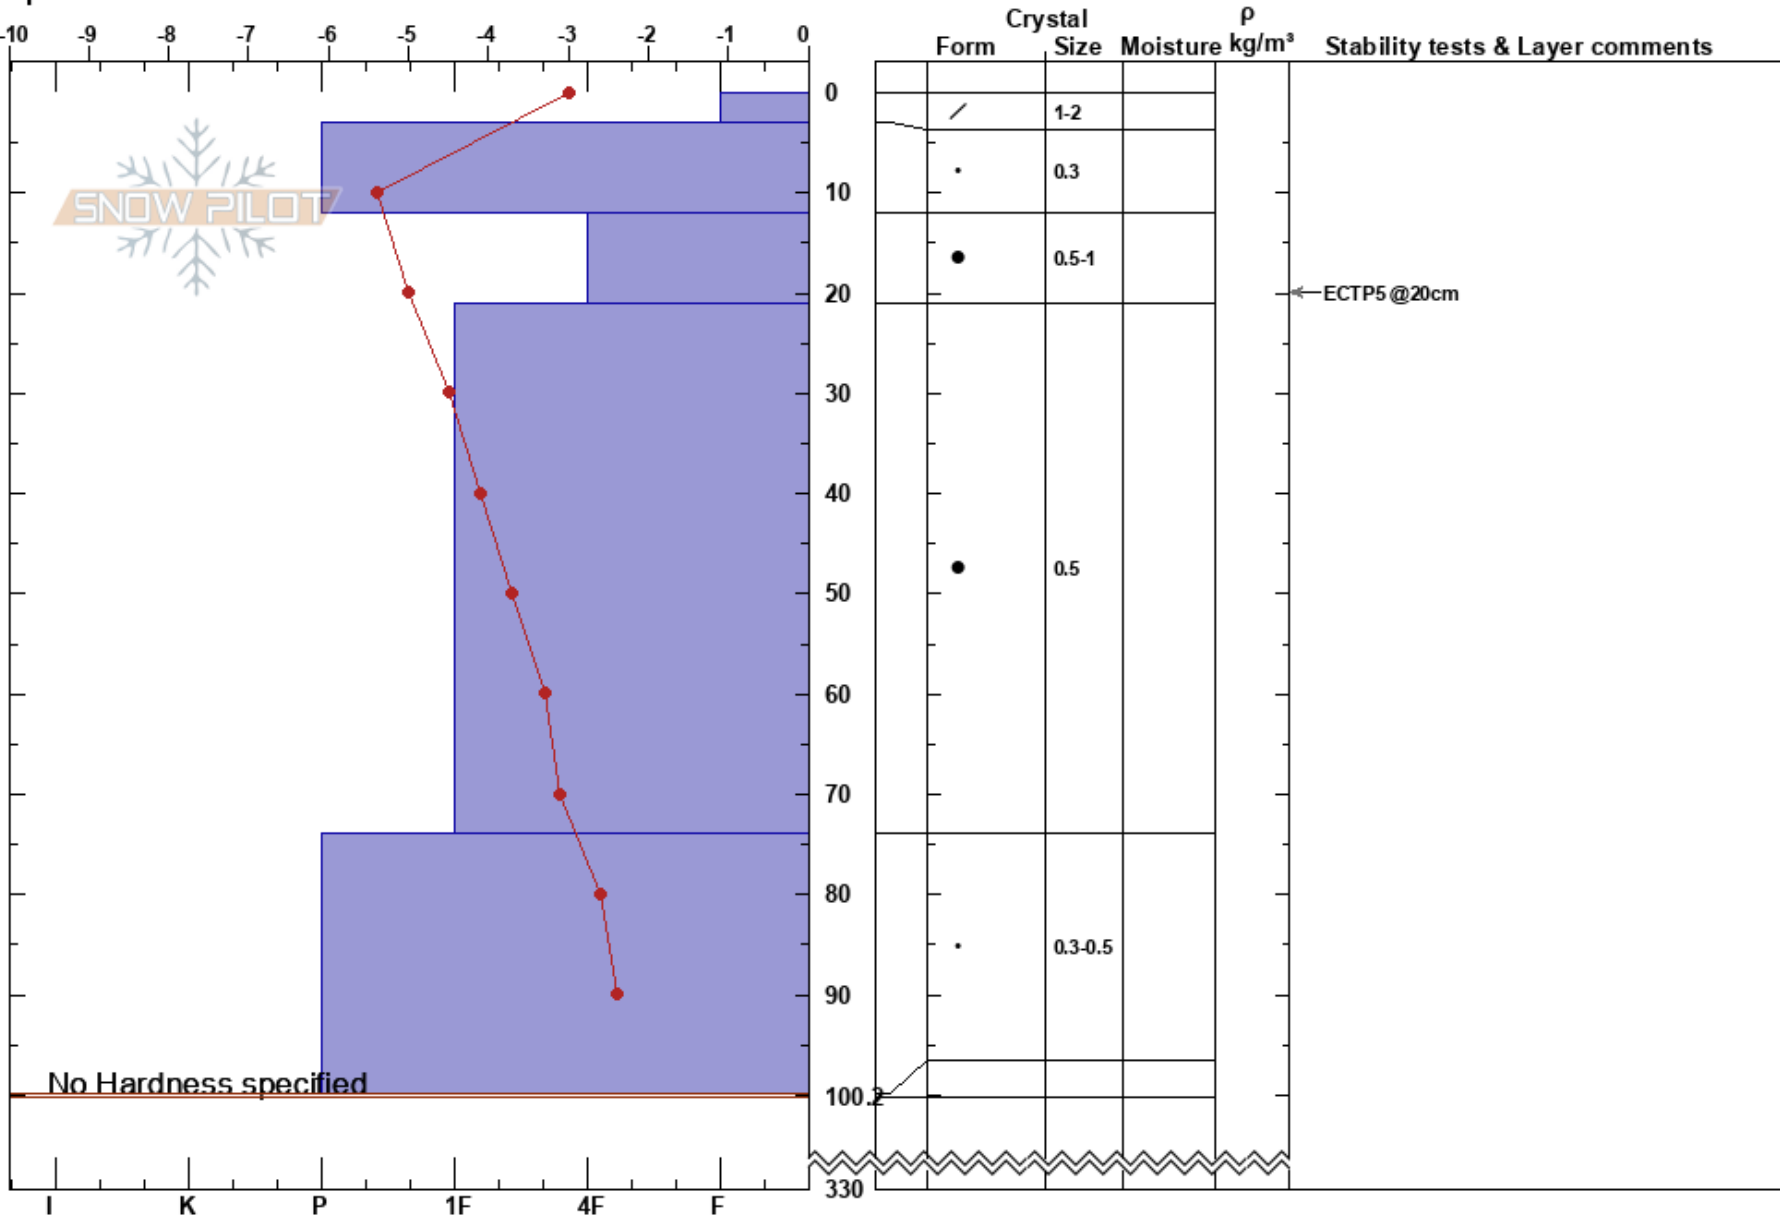

Skavegga
 Indre Fjordane
 Norway
 Elevation: 1000 m
 Aspect: N
 Specifics:

Lars-Ove Eikje
 17/02/2018 - 13:00
 Co-ord: 32V 371378E 6850229N
 Slope Angle: 15°
 Wind Loading:

Stability: HS:330
 Air Temperature: -1.8°C
 Sky Cover:
 Precipitation: NO
 Wind: Layer Notes: