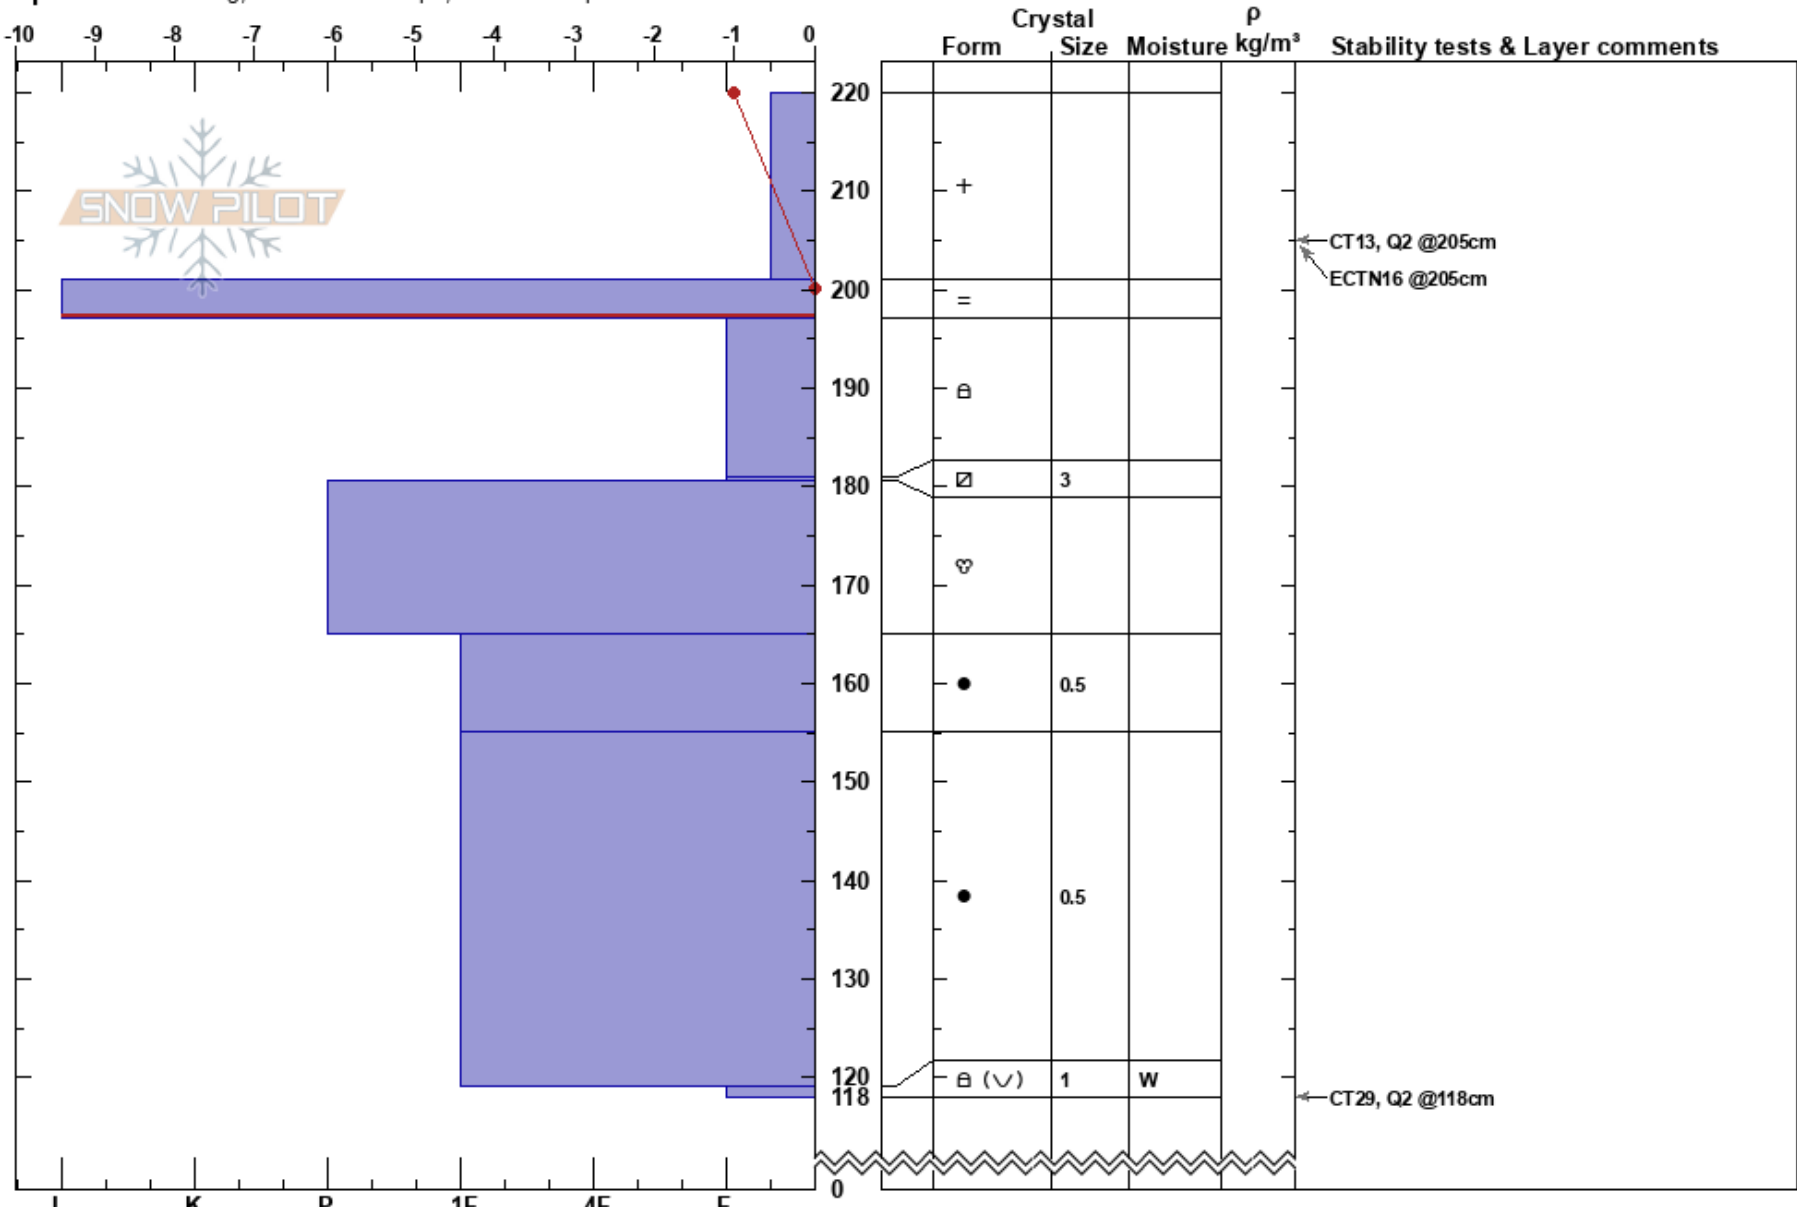

Crystal Theater
 Bitterroot
 MT
 Elevation: 6282 ft
 Aspect: 43°
 Specifics: Cracking; Ski tracks on slope; We skied slope

Matt Radlowski
 02/16/2018 - 12:12am
 Co-ord: 46.64998N, -114.60912W
 Slope Angle: 15°
 Wind Loading: yes

Stability: **Air Temperature:** -2°C
Sky Cover: OVC
Precipitation: S1
Wind: SW Light Breeze

HS:220
 201-197cm: Problematic layer

Notes: