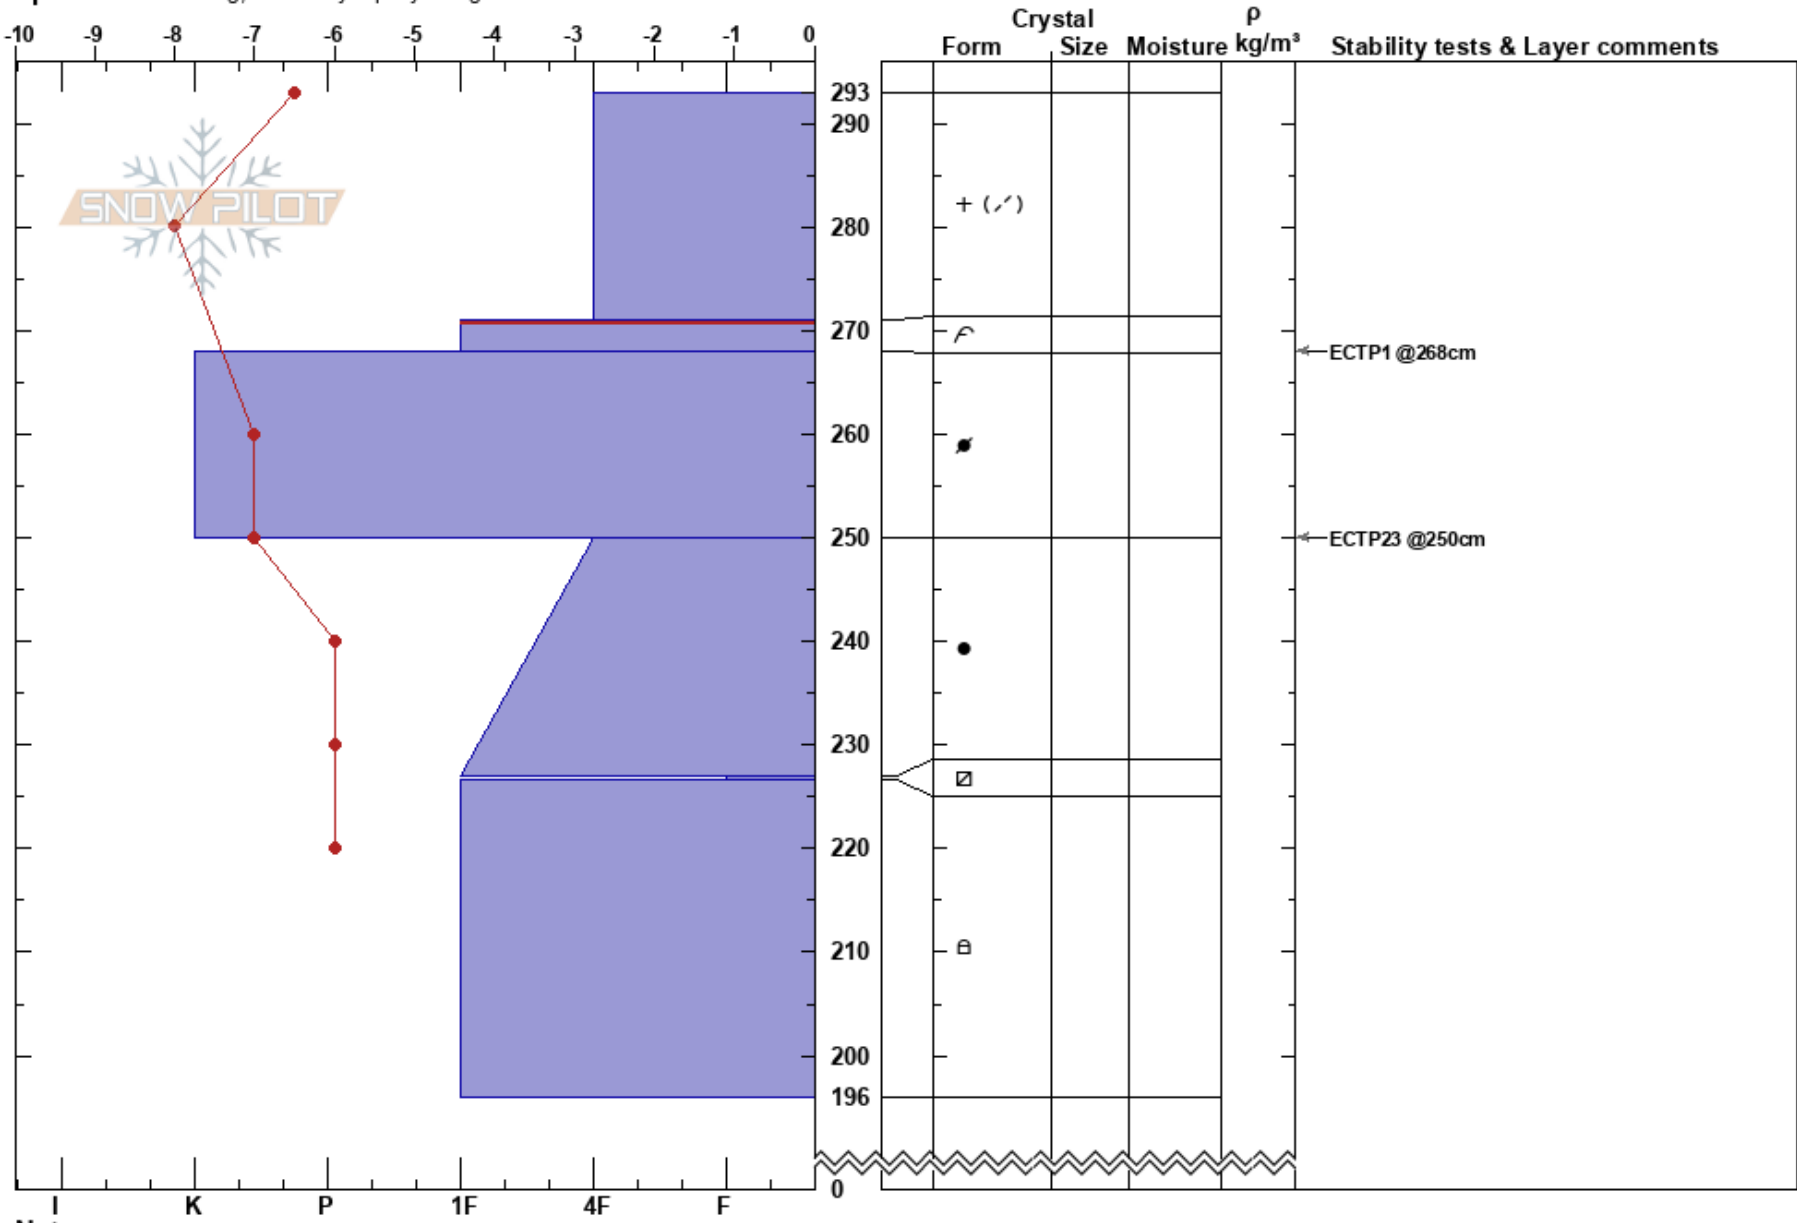

Lockwood Point
 Rattlesnake Mtns
 MT
 Elevation: 6600 ft
 Aspect: 0°
 Specifics: Cracking; Instability rapidly rising

Logan King
 02/16/2018 - 11:00am
 Co-ord: 46.91817N, -113.77931W
 Slope Angle: 15°
 Wind Loading: yes

Stability:
 Air Temperature: -7.5°C PF: 30 271-268cm: Problematic layer
 Sky Cover: OVC
 Precipitation: S1
 Wind: W Strong

Notes: