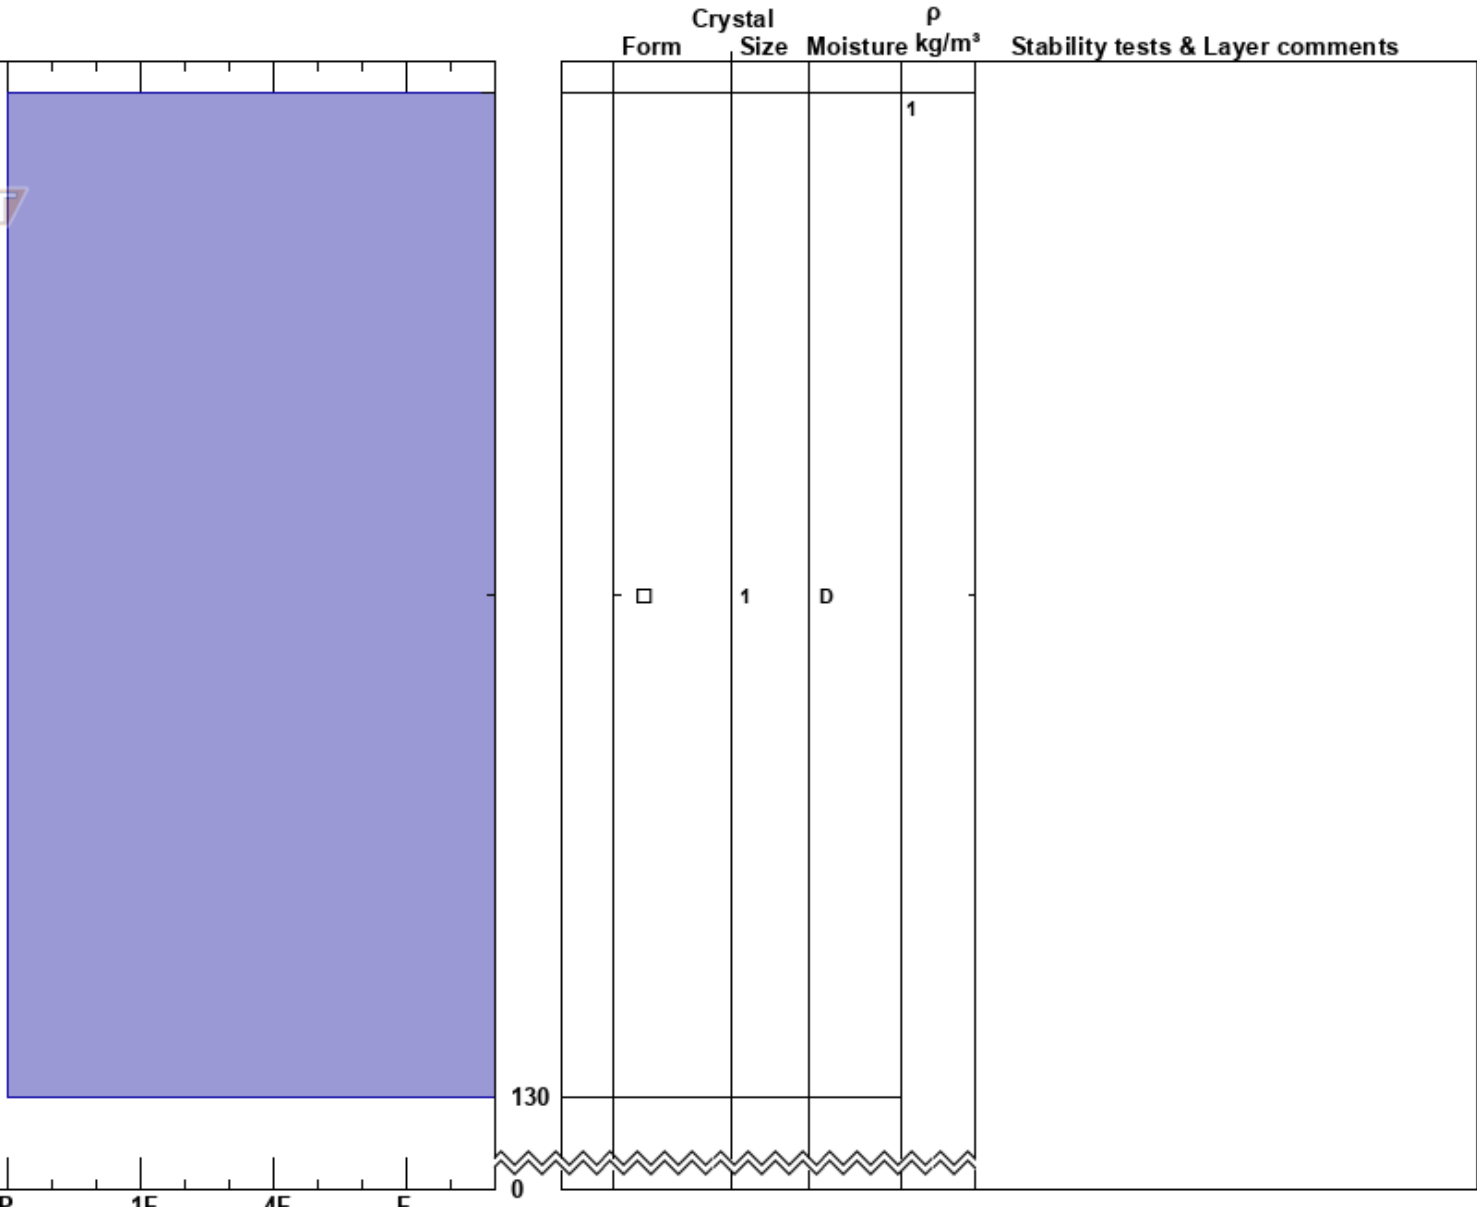

Juliana  
Andes  
Chile  
Elevation: 3635 m  
Aspect: SE  
Specifics:

juliana garcia  
29/07/2017 - 14:00  
Co-ord:  
Slope Angle: 24°  
Wind Loading: no

Stability:  
Air Temperature: -2°C  
Sky Cover: BKN  
Precipitation: NO  
Wind: NW Light Breeze

Layer Notes:

Notes: