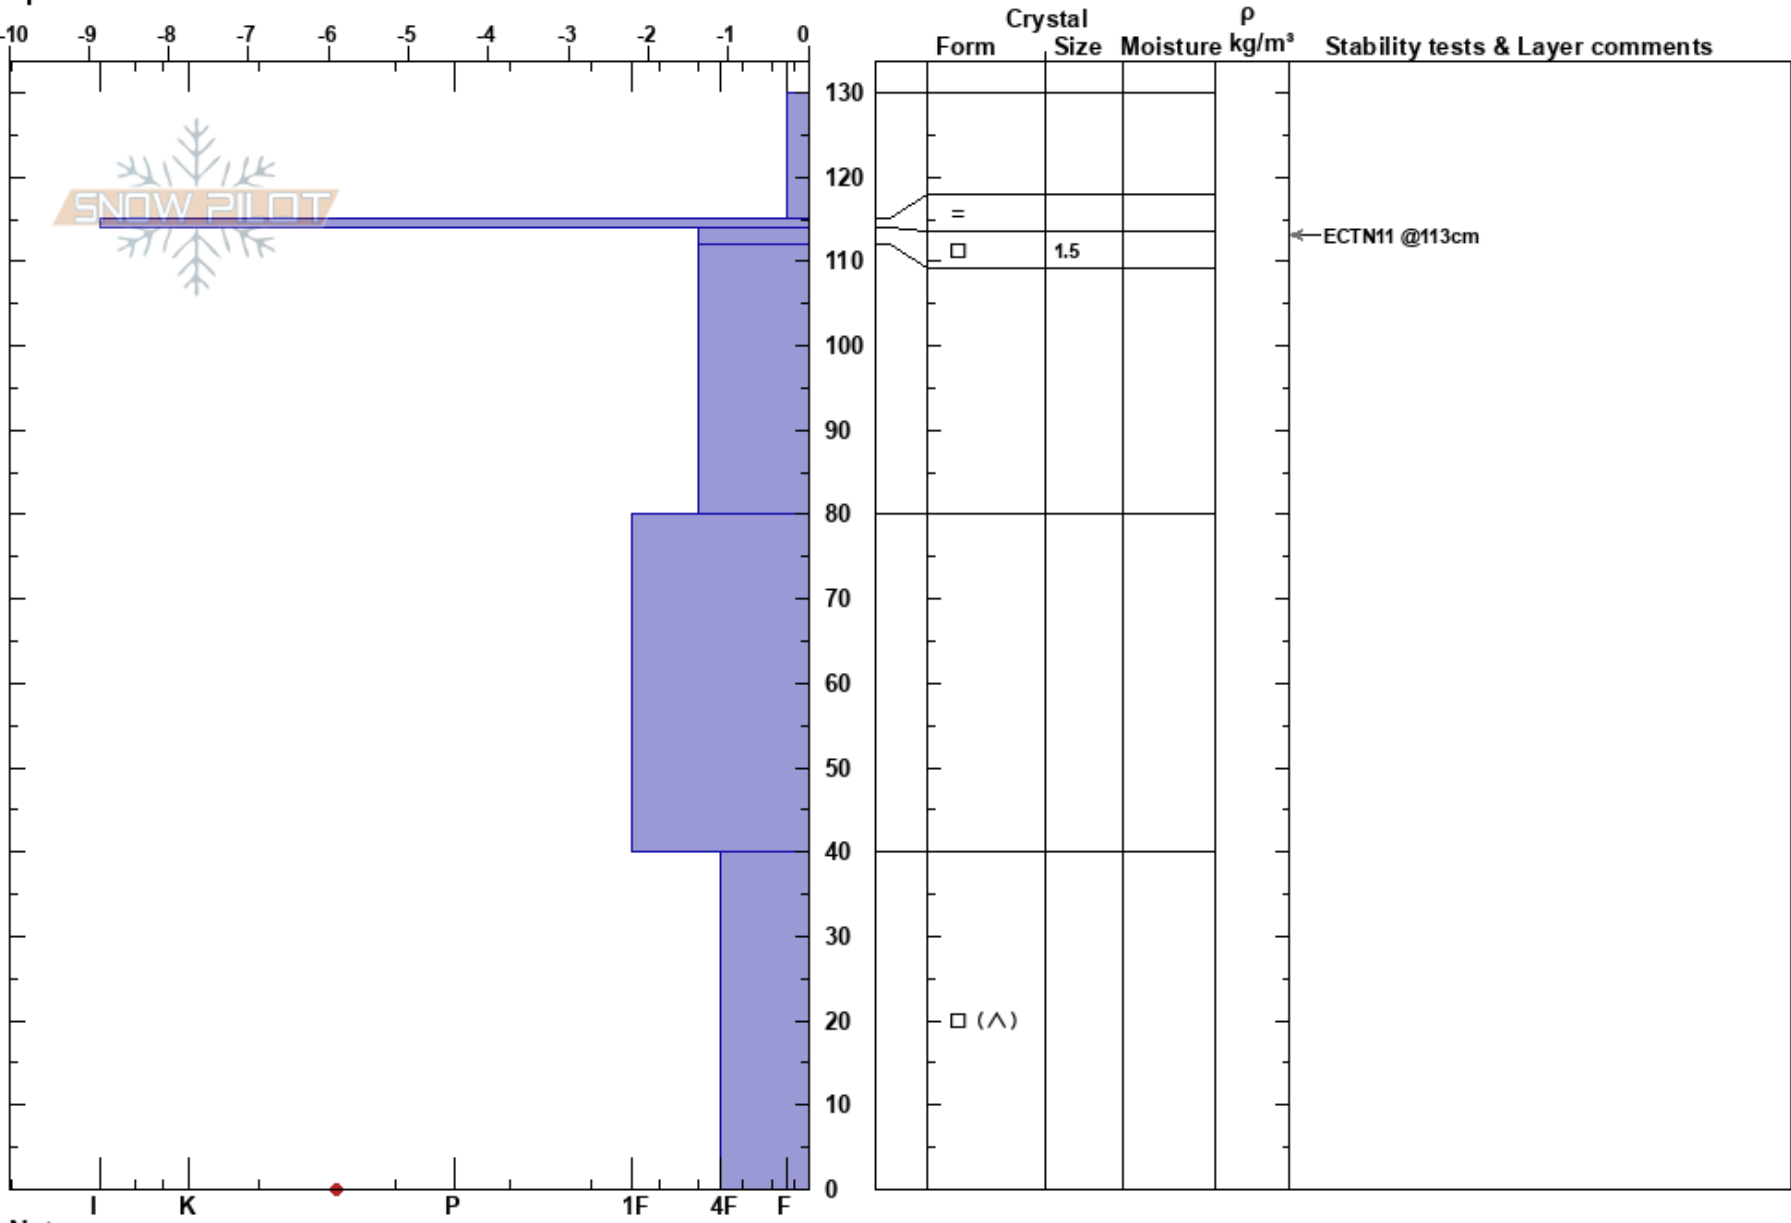

Öster Drommenliften
 Åreskutan
 Sweden
 Elevation: 793 m
 Aspect: NW
 Specifics:

Oskar Brodén
 16/02/2018 - 11:42
 Co-ord:
 Slope Angle: 30°
 Wind Loading:

Stability:
 Air Temperature: -5.4°C PF: 45
 Sky Cover: BKN
 Precipitation: NO
 Wind: S Light Breeze

Layer Notes:

Notes: