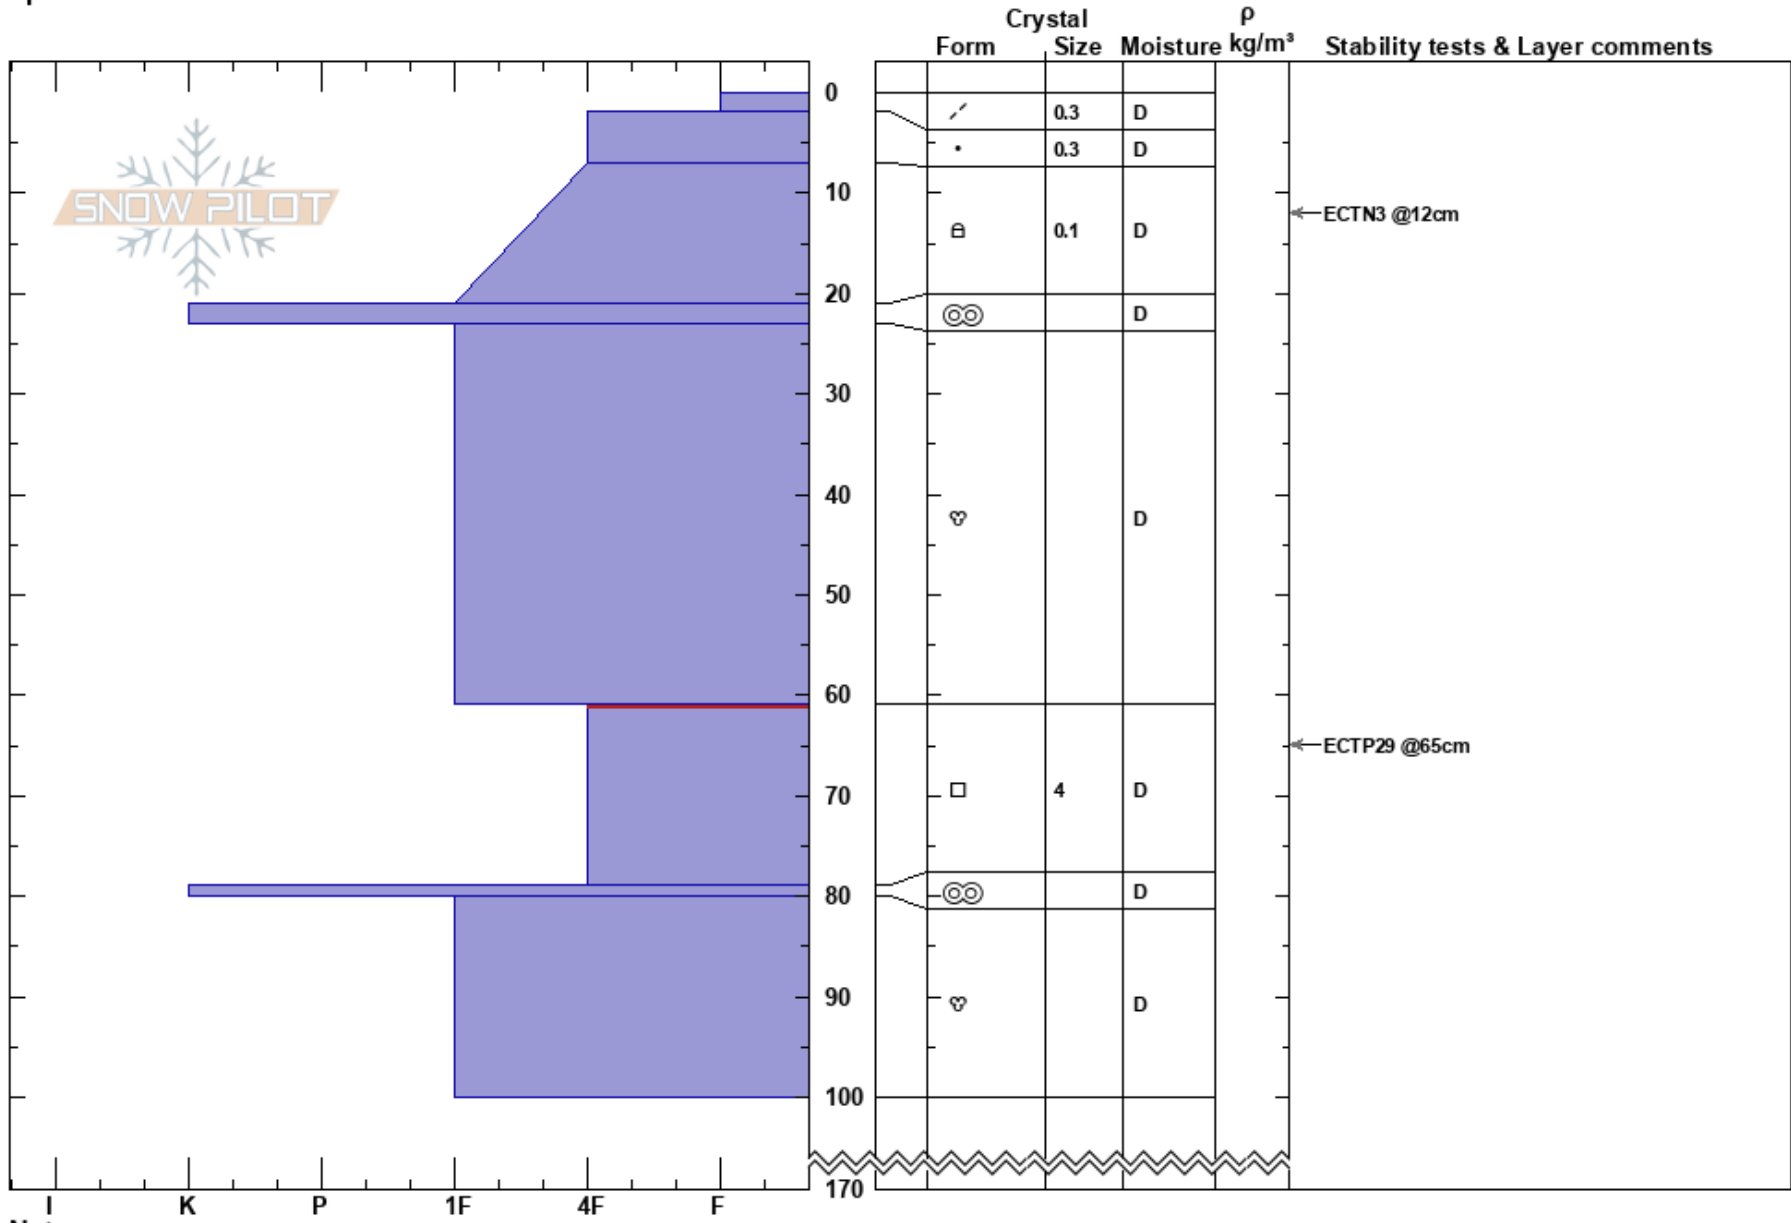

Gasefjellet
 Gåsefjellet
 Norway
 Elevation: 493 m
 Aspect: 180°
 Specifics:

brandon logan
 15/02/2018 - 10:00
 Co-ord: 34W db 15816 71431
 Slope Angle: 30°
 Wind Loading: yes

Stability:
 Air Temperature: -9.4°C
 Sky Cover: CLR
 Precipitation: NO
 Wind: E Moderate

HS: 170
 PF: 4
 61-79cm: Problematic layer

Notes: