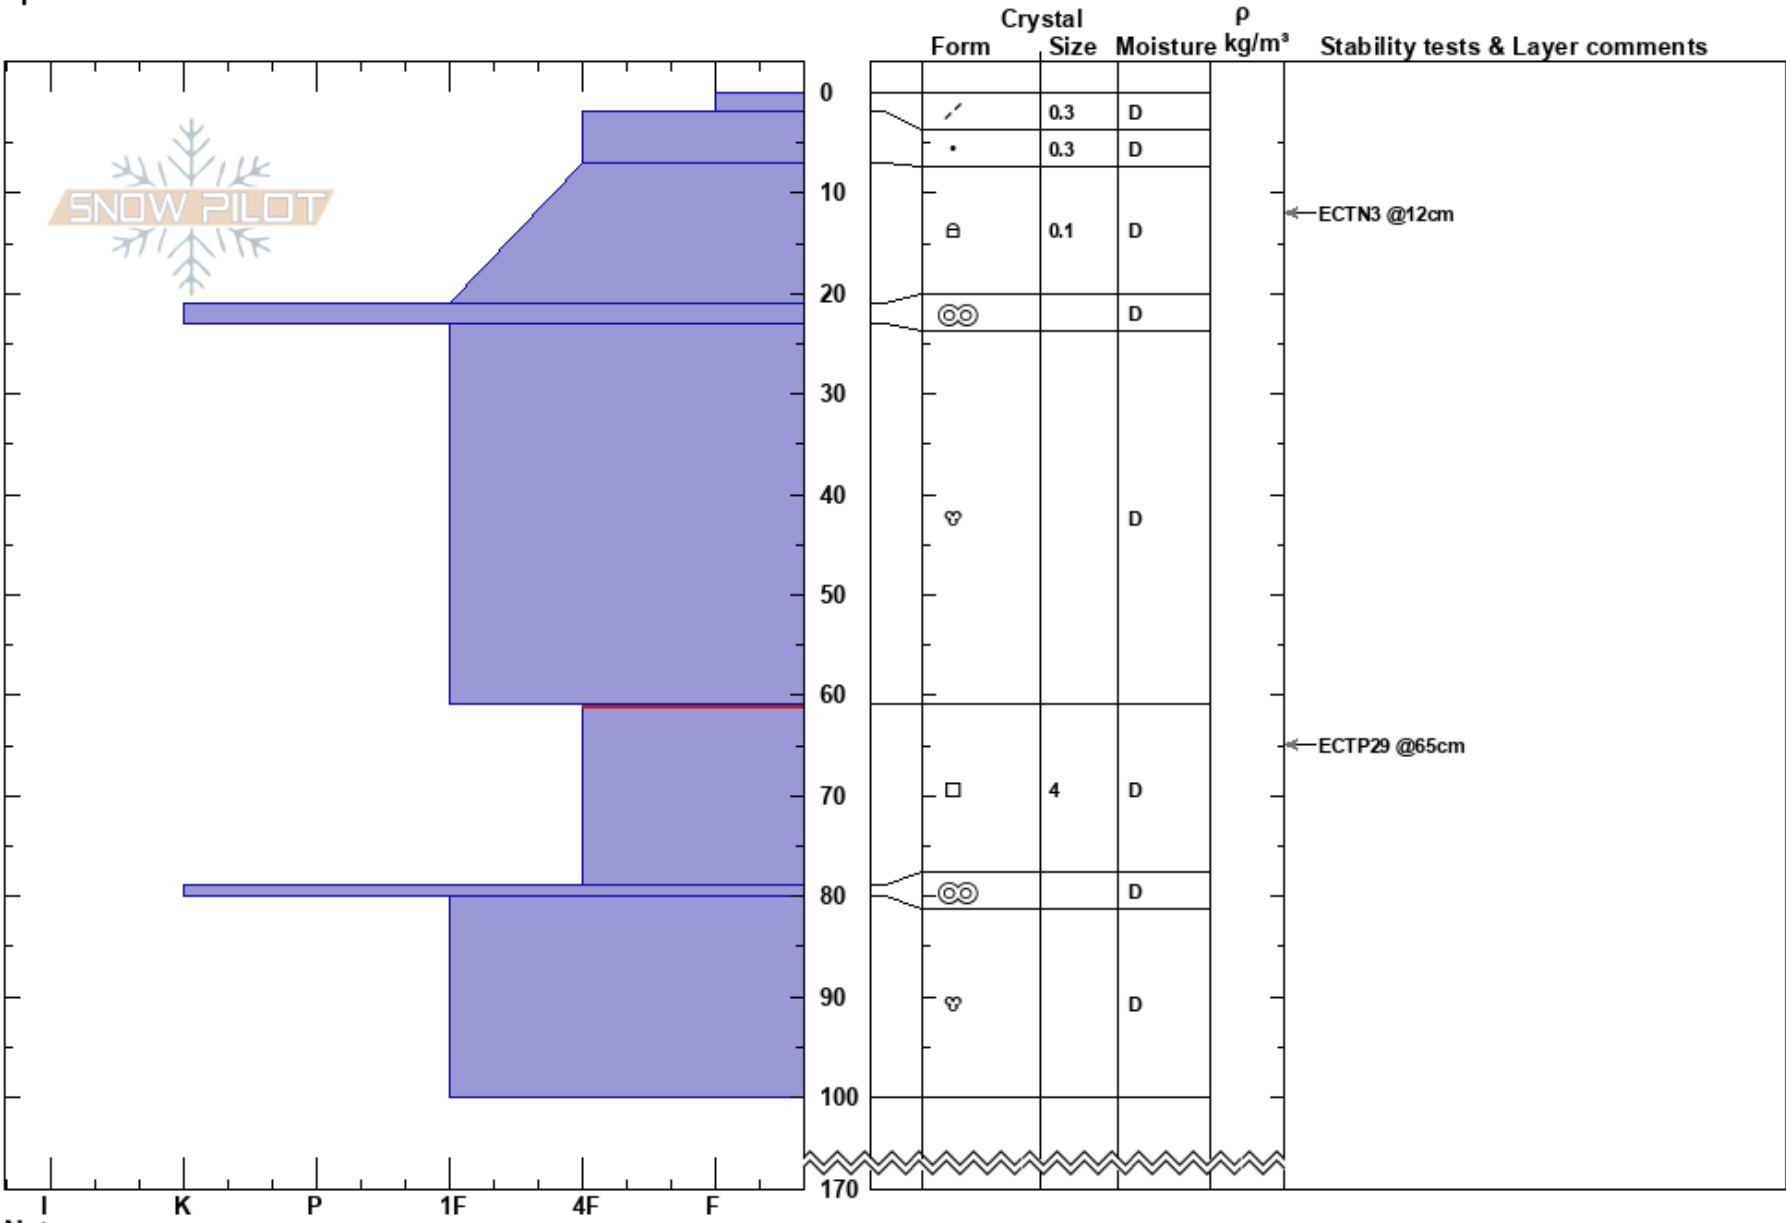

Gasefjellet  
 Gåsefjellet  
 Norway  
 Elevation: 493 m  
 Aspect: 180°  
 Specifics:

brandon logan  
 15/02/2018 - 10:00  
 Co-ord: 34W db 15816 71431  
 Slope Angle: 30°  
 Wind Loading: yes

Stability:  
 Air Temperature: -9.4°C  
 Sky Cover: CLR  
 Precipitation: NO  
 Wind: E Moderate

HS: 170  
 PF: 4  
 61-79cm: Problematic layer

Notes: