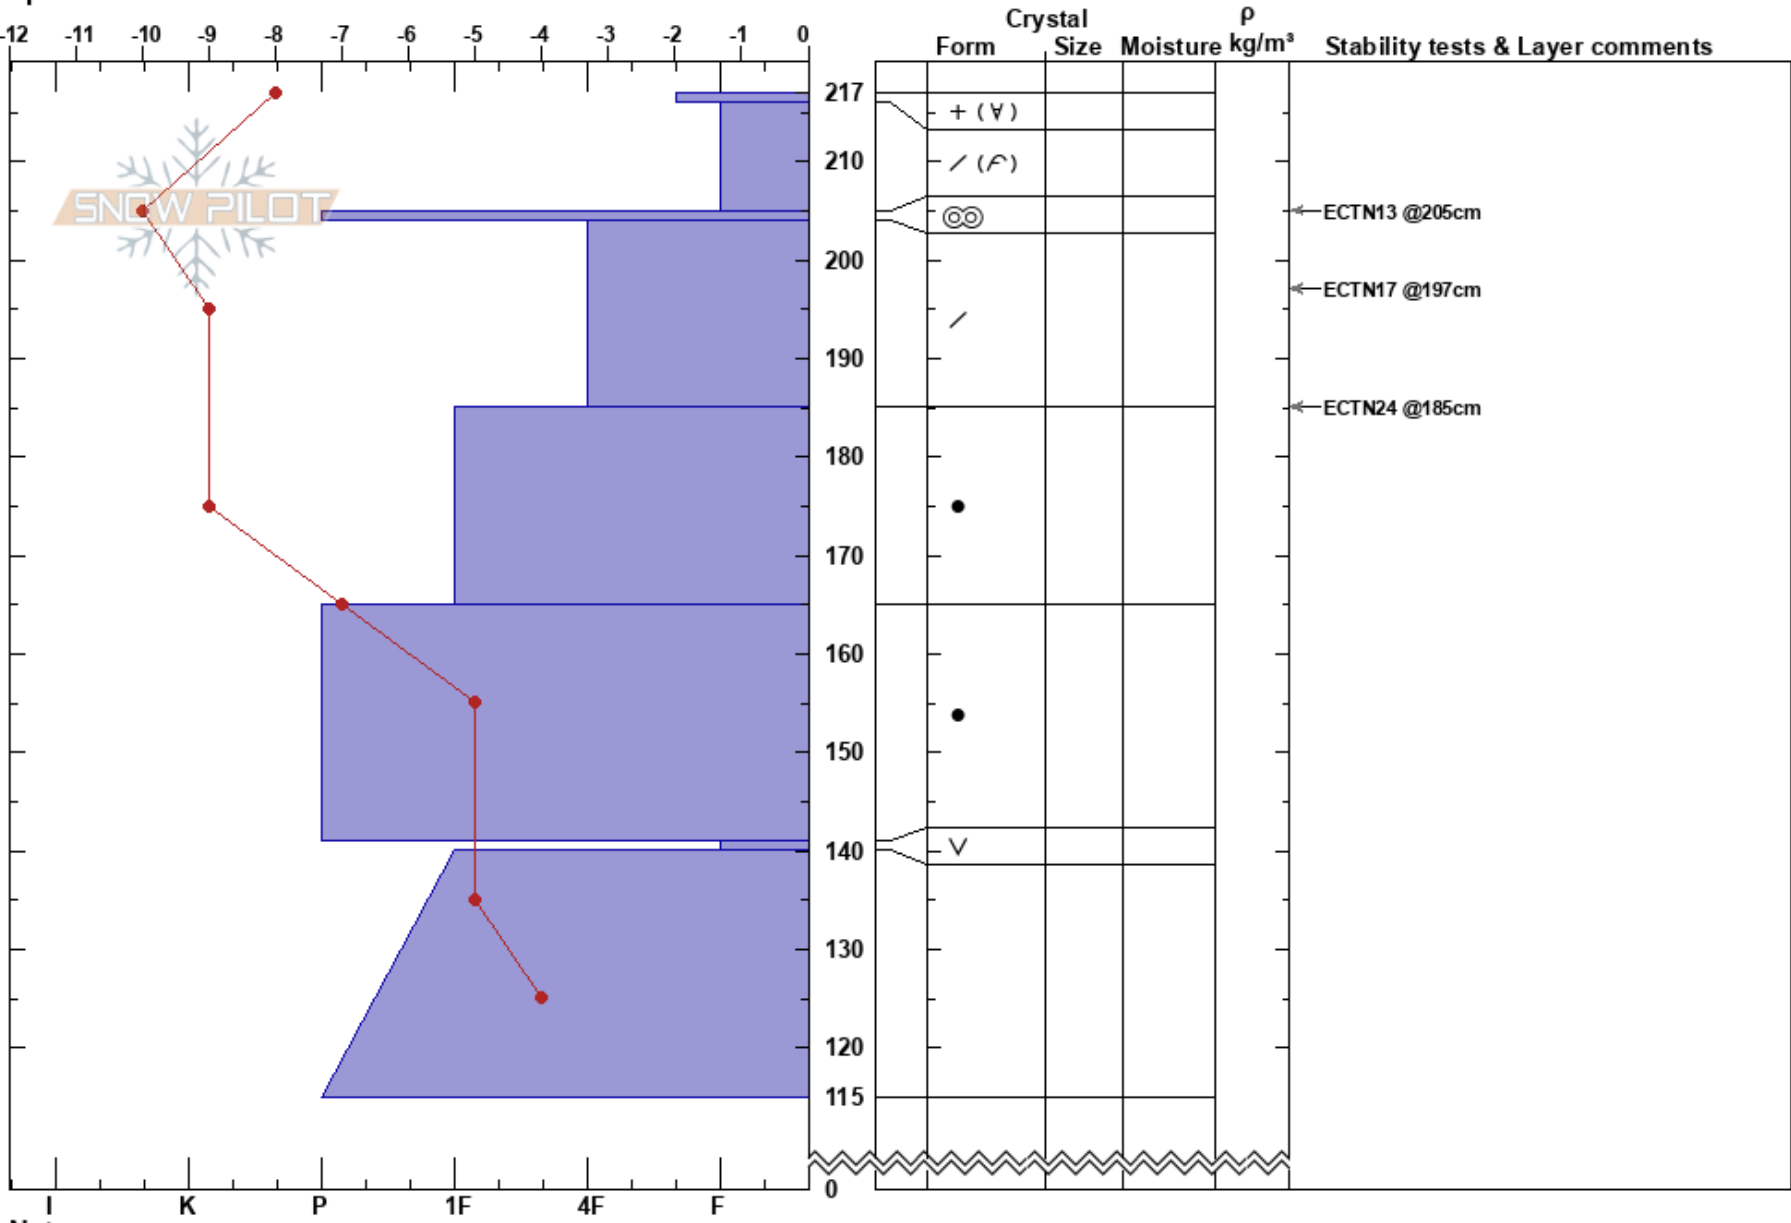

Study Plot  
 Rattlesnake Mtns  
 MT  
 Elevation: 7400 ft  
 Aspect: 0°  
 Specifics:

Logan King  
 02/14/2018 - 10:30am  
 Co-ord: 47.03500N, -113.99024W  
 Slope Angle: 0°  
 Wind Loading: no

Stability: Good    HS:217    Layer Notes:  
 Air Temperature: -5°C    PF: 20    141-140cm: Problematic layer  
 Sky Cover: X  
 Precipitation: S1  
 Wind: NW Light Breeze