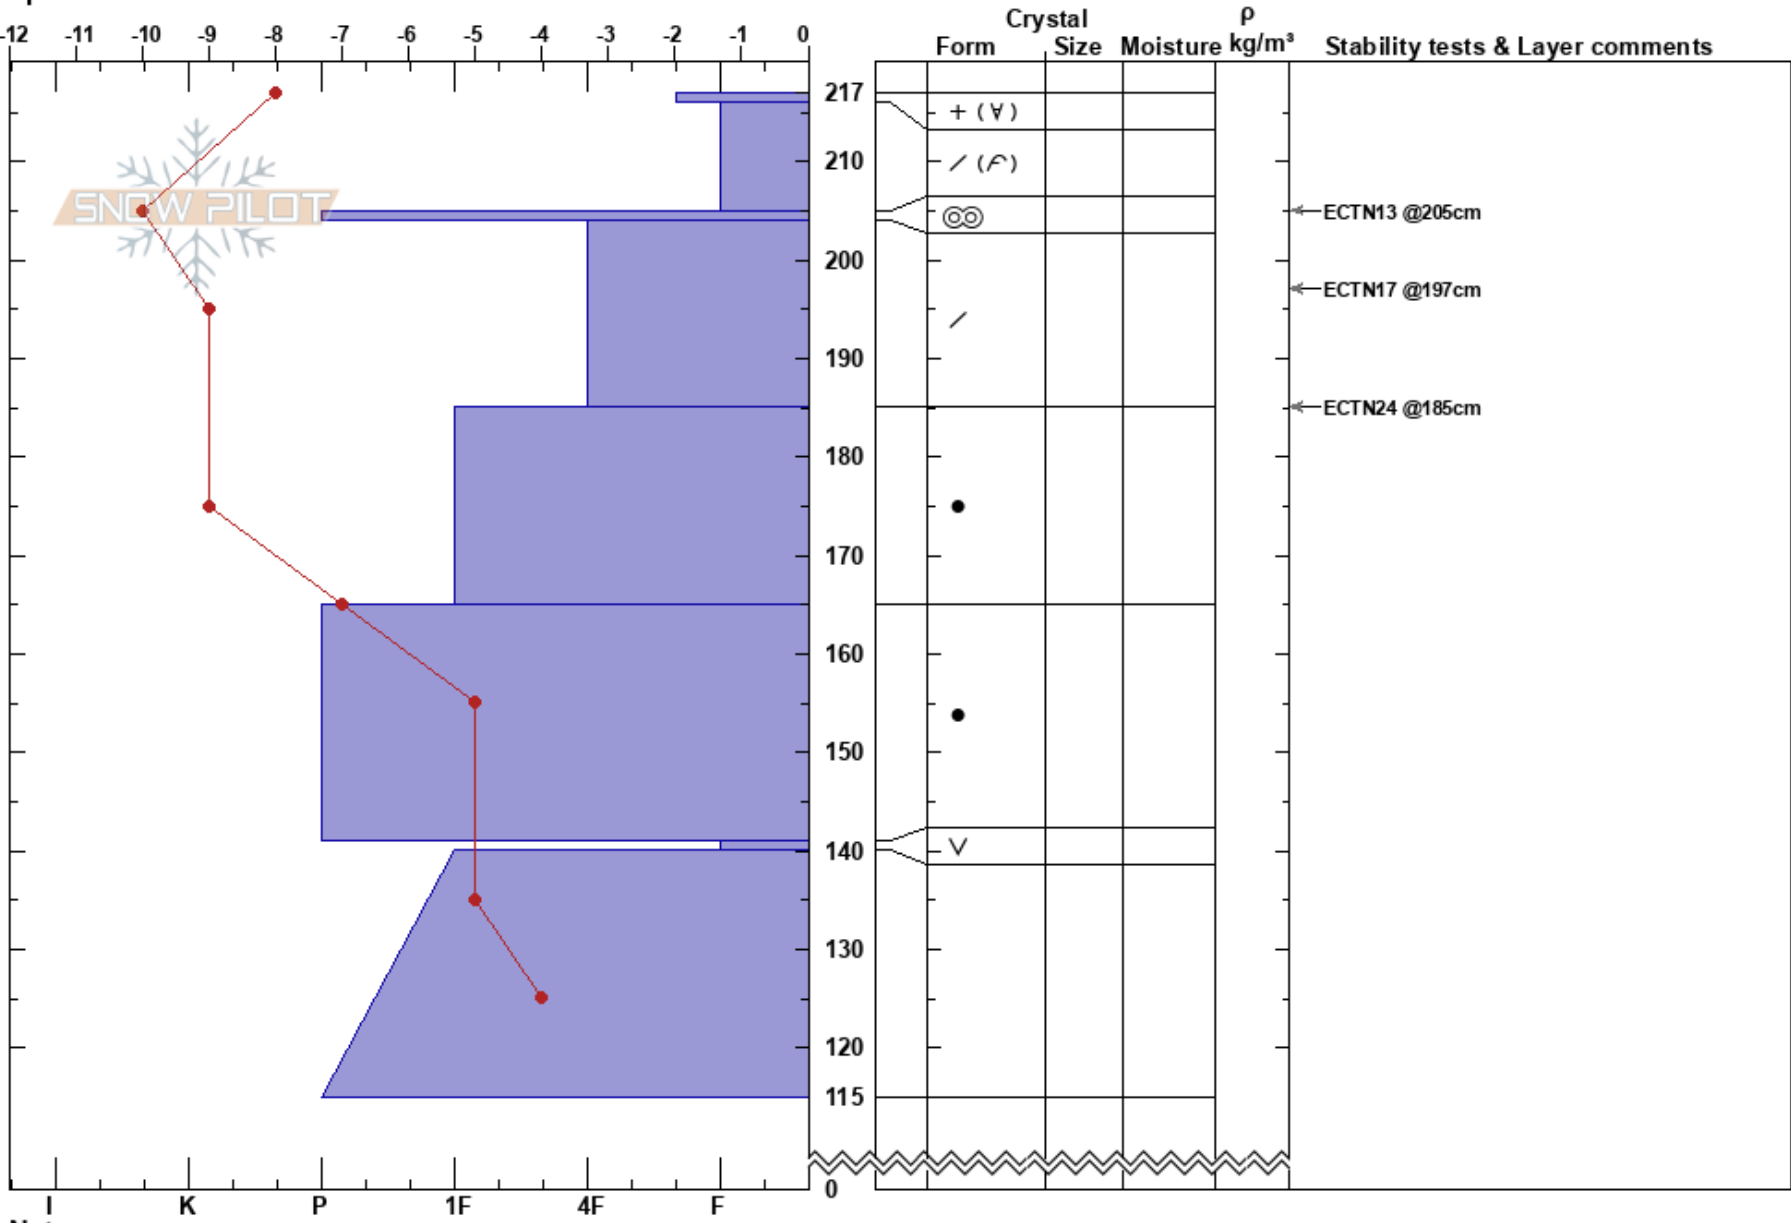

Study Plot
 Rattlesnake Mtns
 MT
 Elevation: 7400 ft
 Aspect: 0°
 Specifics:

Logan King
 02/14/2018 - 10:30am
 Co-ord: 47.03500N, -113.99024W
 Slope Angle: 0°
 Wind Loading: no

Stability: Good HS:217 Layer Notes:
 Air Temperature: -5°C PF: 20 141-140cm: Problematic layer
 Sky Cover: X
 Precipitation: S1
 Wind: NW Light Breeze