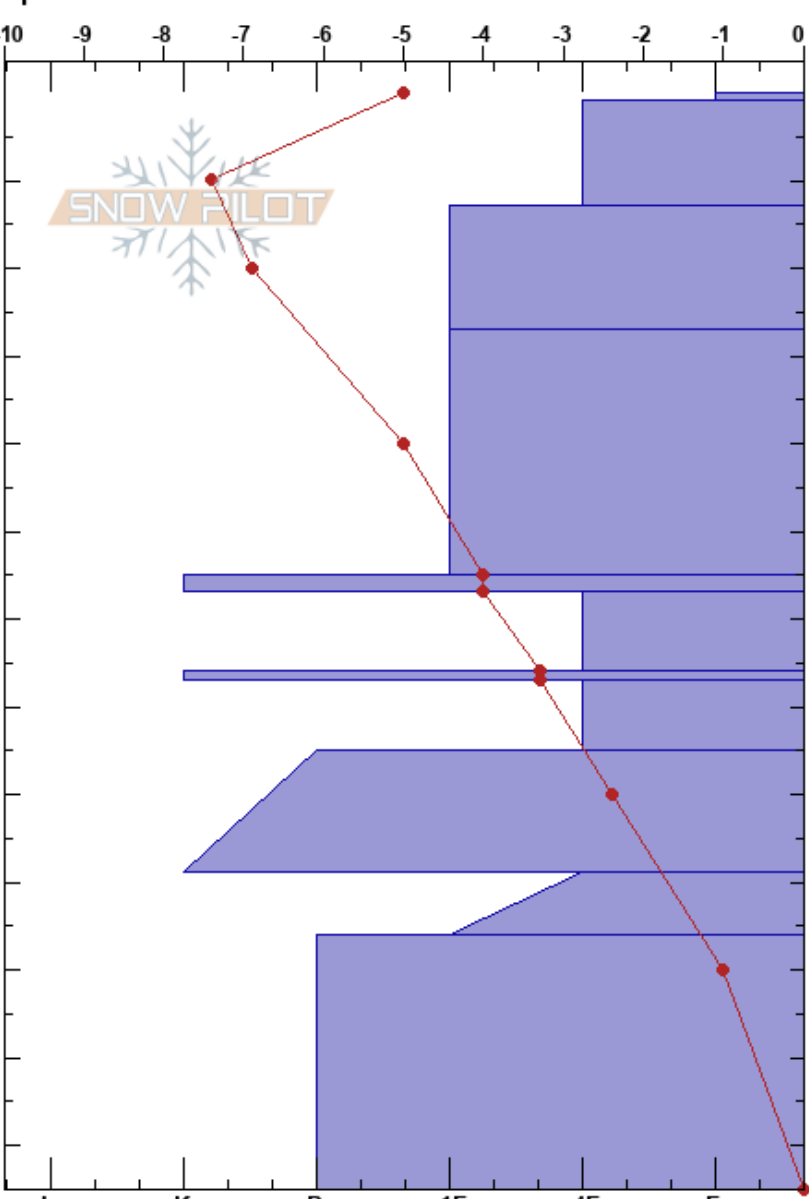

vakkerløfjellet team5a
 Vakkerløfjellet
 Norway
 Elevation: 585 m
 Aspect: 135°
 Specifics:

Anders Mølster
 14/02/2018 - 10:50
 Co-ord: 34W cb 93097 57989
 Slope Angle: 45°
 Wind Loading:

Stability:
 Air Temperature: -2.3°C
 Sky Cover: CLR
 Precipitation: NO
 Wind:

PF: 30 Layer Notes:

Height (cm)	Crystal		Moisture	ρ kg/m ³	Stability tests & Layer comments
	Form	Size			
0 - 10	/	0.5-1	D		
10 - 20	/	0.5-1	D		
20 - 30	•	1	D		
30 - 40	♡	1	D		← ECTN19 @27cm
40 - 50					
50 - 60	⊙		D		
60 - 65	□	1-2.5	D		
65 - 70	⊙		D		
70 - 80	□	1-2.5	D		
80 - 90	⊙		D		
90 - 100	□	1-3	D		
100 - 110					
110 - 120	⊙		D		
120 - 125					