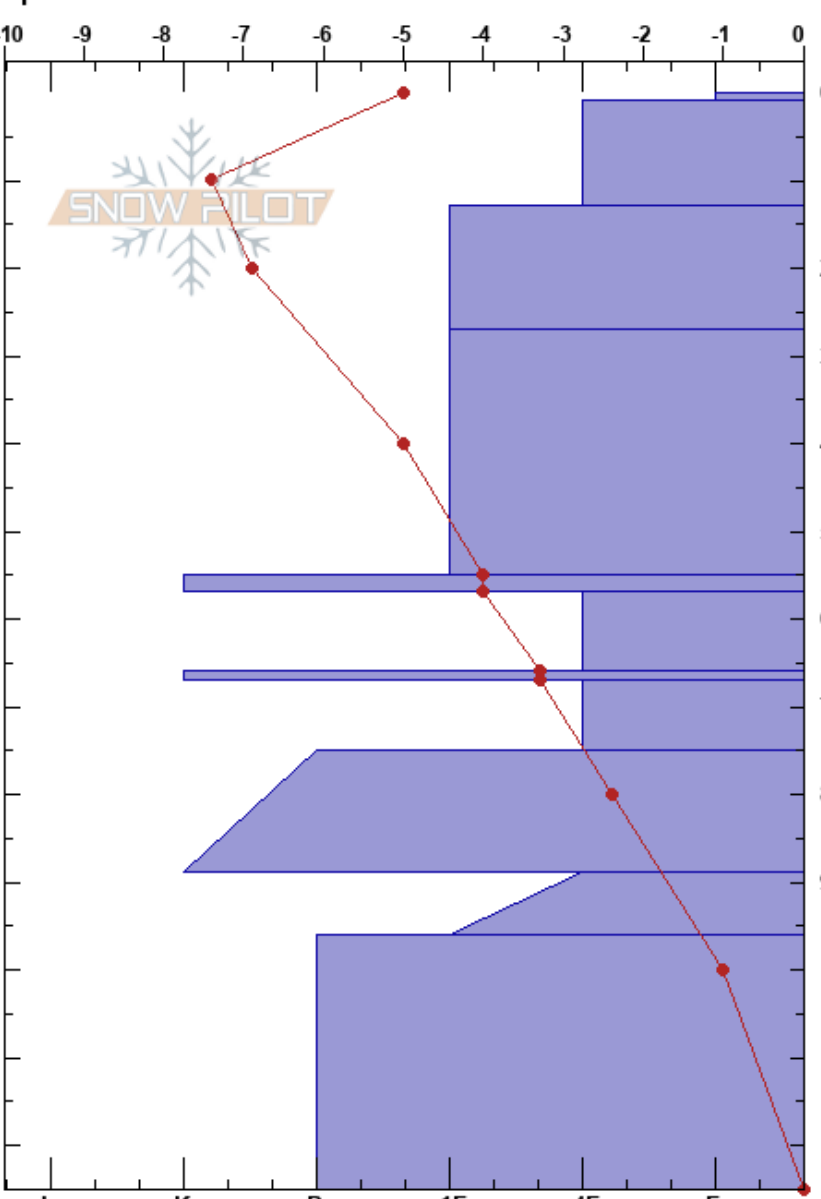

vakkerløfjellet team5a  
 Vakkerløfjellet  
 Norway  
 Elevation: 585 m  
 Aspect: 135°  
 Specifics:

Anders Mølster  
 14/02/2018 - 10:50  
 Co-ord: 34W cb 93097 57989  
 Slope Angle: 45°  
 Wind Loading:

Stability:  
 Air Temperature: -2.3°C  
 Sky Cover: CLR  
 Precipitation: NO  
 Wind:

PF: 30 Layer Notes:

Height (cm)	Crystal		Moisture	$\rho$ kg/m <sup>3</sup>	Stability tests & Layer comments
	Form	Size			
0 - 10	/	0.5-1	D		
10 - 20	/	0.5-1	D		
20 - 30	•	1	D		
30 - 40	♡	1	D		← ECTN19 @27cm
40 - 50					
50 - 60	⊙		D		
60 - 70	□	1-2.5	D		
70 - 80	⊙		D		
80 - 90	□	1-2.5	D		
90 - 100					
100 - 110	□	1-3	D		
110 - 125	⊙		D		