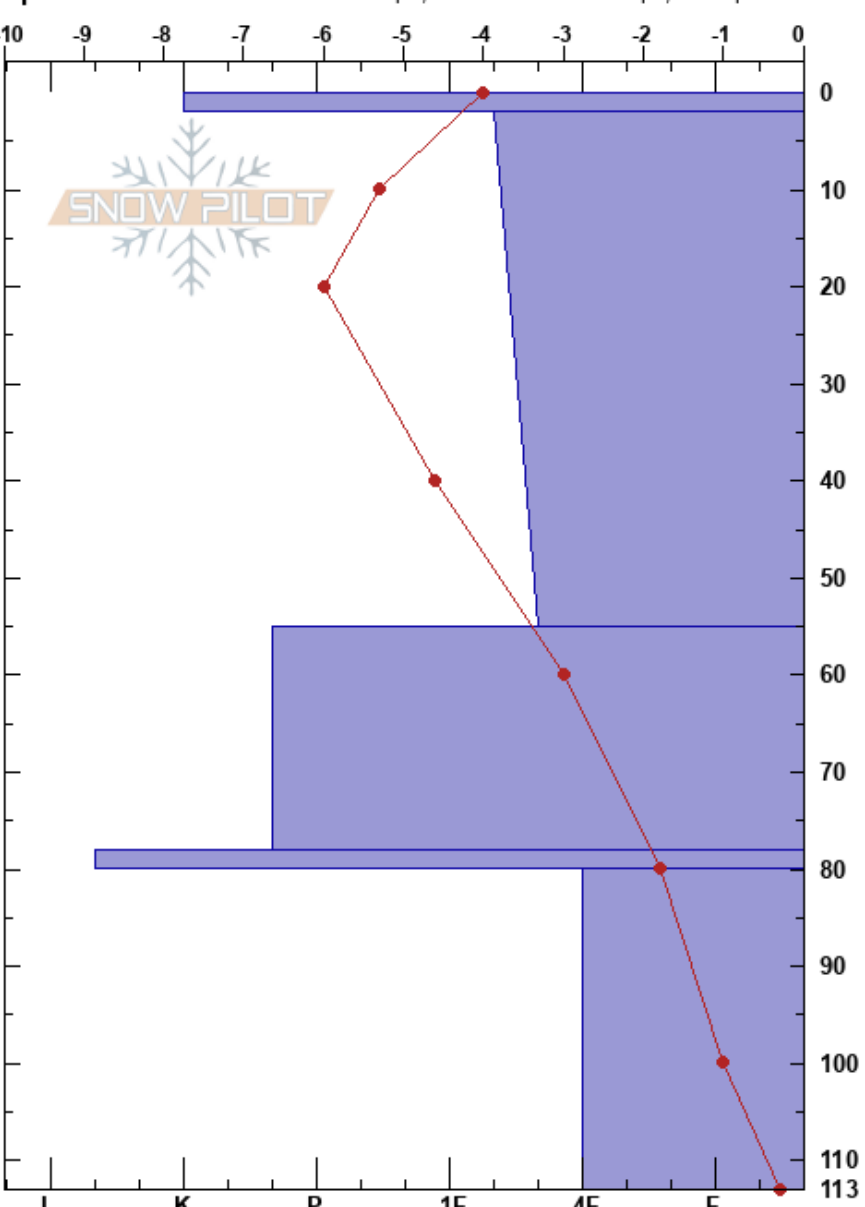

14/2-18 13:51 team5
 Vakkerløfjellet
 Norway
 Elevation: 499 m
 Aspect: E

Emil Aronsen
 14/02/2018 - 13:51
 Co-ord: 34W cb 92883 56481
 Slope Angle: 26°
 Wind Loading: previous

Stability: Very Good
 Air Temperature: -4°C
 Sky Cover: FEW
 Precipitation: NO
 Wind: S Calm

Specifics: Snowmobile tracks on slope; We snowmobiled slope; Poor pit location

Form	Crystal		Moisture	ρ kg/m ³	Stability tests & Layer comments
	Size				
⊙⊙			D		
■ (□)	1-2		D		
♡			D		
⊙⊙			D		
□	2		D		