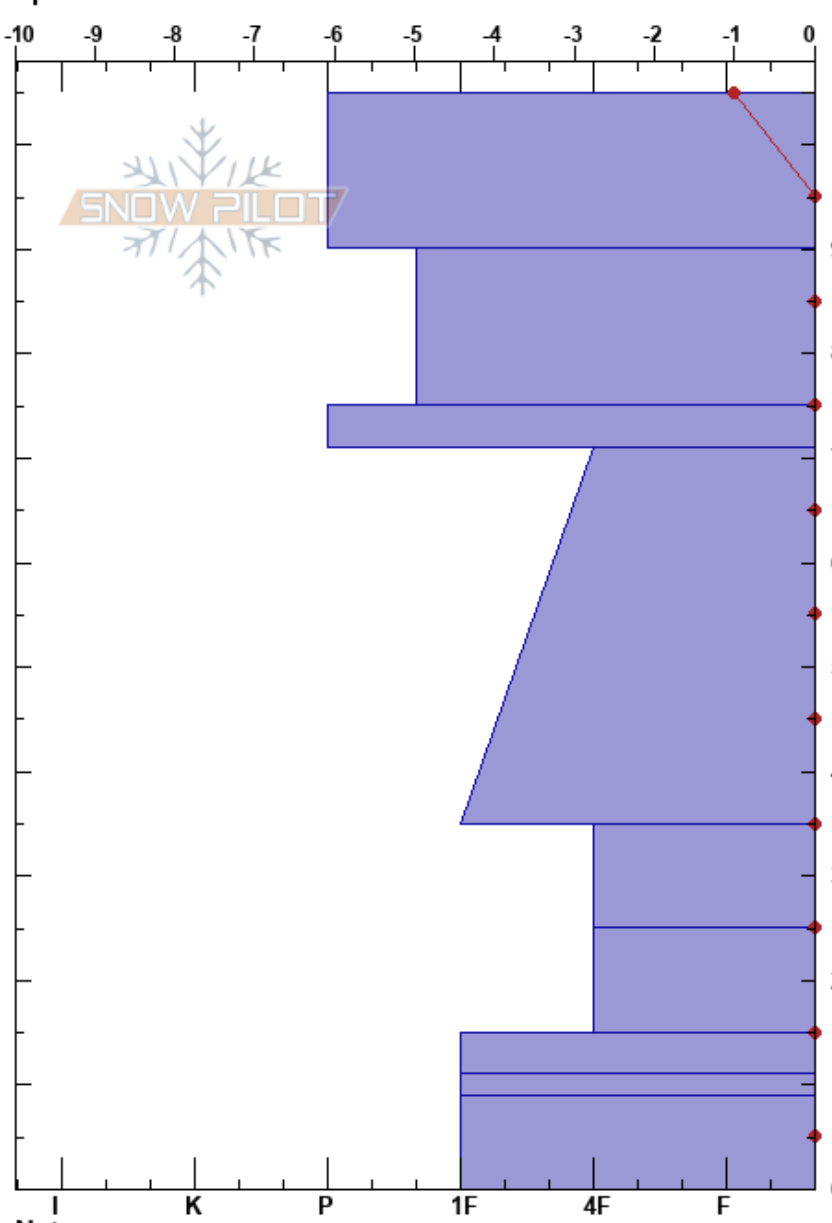

Gin Flat (Yosemite)  
 Sierra Nevada  
 CA  
 Elevation: 2134 m  
 Aspect: 175°  
 Specifics:

Jake Lincoln  
 03/21/2004 - 1:30pm  
 Co-ord:  
 Slope Angle: 5°  
 Wind Loading:

Stability:  
 Air Temperature: 10°C  
 Sky Cover: CLR  
 Precipitation: NO  
 Wind: W Calm

HS: 105 Layer Notes:

Elevation (m)	Crystal		Moisture (kg/m³)	ρ (kg/m³)	Stability tests & Layer comments
	Form	Size			
105				377	
95	⊙⊙	0.5		355	
85	○	0.1-0.3		355	
75	⊙⊙	0.3		321	
65				398	
55	○	0.1		366	
45				403	
35	⊙⊙	0.1-0.3		376	
25	⊙⊙	0.1		479	
15	○	0.1-0.3		358	
10	⊙⊙	0.1-0.3			
5	⊙⊙	0.1-0.3			