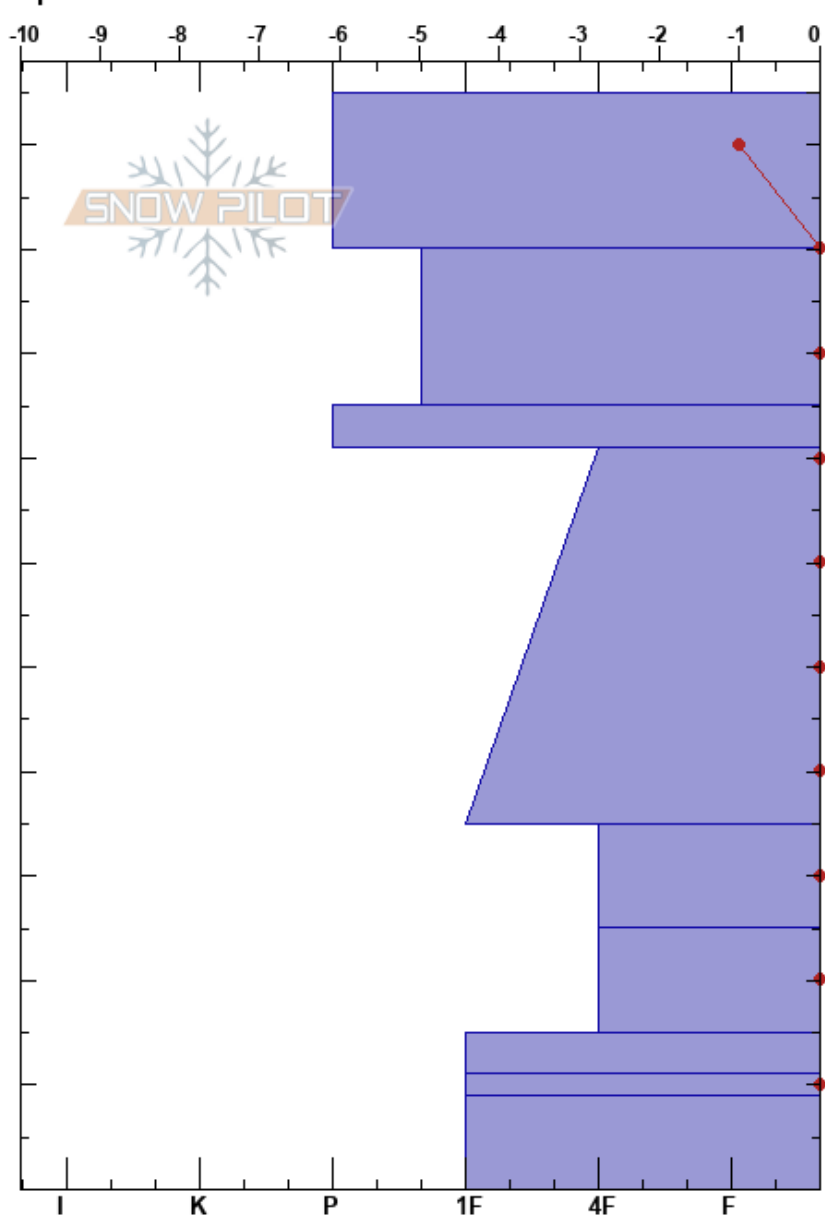

Gin Flat  
 Sierra Nevada  
 CA  
 Elevation: 2134 m  
 Aspect: 175°  
 Specifics:

Jocelyne Novoa  
 03/21/2004 - 1:30pm  
 Co-ord: 0.00000N, 0.00000W  
 Slope Angle: 5°  
 Wind Loading: no

Stability:  
 Air Temperature: 10°C  
 Sky Cover: CLR  
 Precipitation: NO  
 Wind: W Calm

HS: 105

Layer Notes:

Depth (m)	Crystal		Moisture	$\rho$ kg/m <sup>3</sup>	Stability tests & Layer comments
	Form	Size			
105					
100	⊙⊙	0.5		377	
90				355	
80	○	0.1		355	
70	⊙⊙	0.3		321	
60				398	
50	○	0.1		366	
40				403	
30	⊙⊙	0.1		376	
20	⊙⊙	0.1		379	
10	○	0.1			
	⊙⊙	0.1		385	
	⊙⊙	0.1			

Notes: SWE=