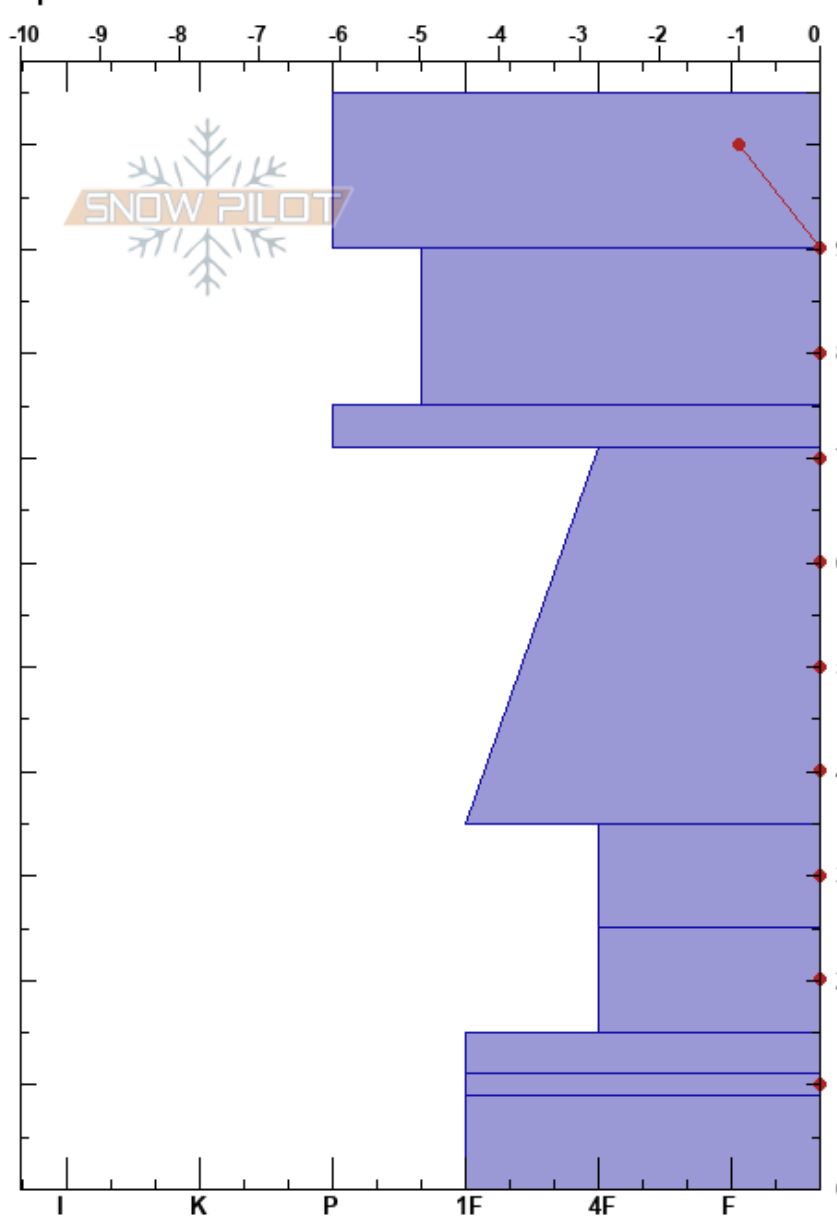

Gin Flat
 Sierra Nevada
 CA
 Elevation: 2134 m
 Aspect: 175°
 Specifics:

Jocelyne Novoa
 03/21/2004 - 1:30pm
 Co-ord: 0.00000N, 0.00000W
 Slope Angle: 5°
 Wind Loading: no

Stability:
 Air Temperature: 10°C
 Sky Cover: CLR
 Precipitation: NO
 Wind: W Calm

HS: 105

Layer Notes:

Elevation (m)	Crystal		Moisture	ρ kg/m ³	Stability tests & Layer comments
	Form	Size			
105					
100	⊙⊙	0.5		377	
90				355	
80	○	0.1		355	
70	⊙⊙	0.3		321	
60				398	
50	○	0.1		366	
40				403	
30	⊙⊙	0.1		376	
20	⊙⊙	0.1		379	
15	○	0.1			
10	⊙⊙	0.1		385	
0	⊙⊙	0.1			

Notes: SWE=