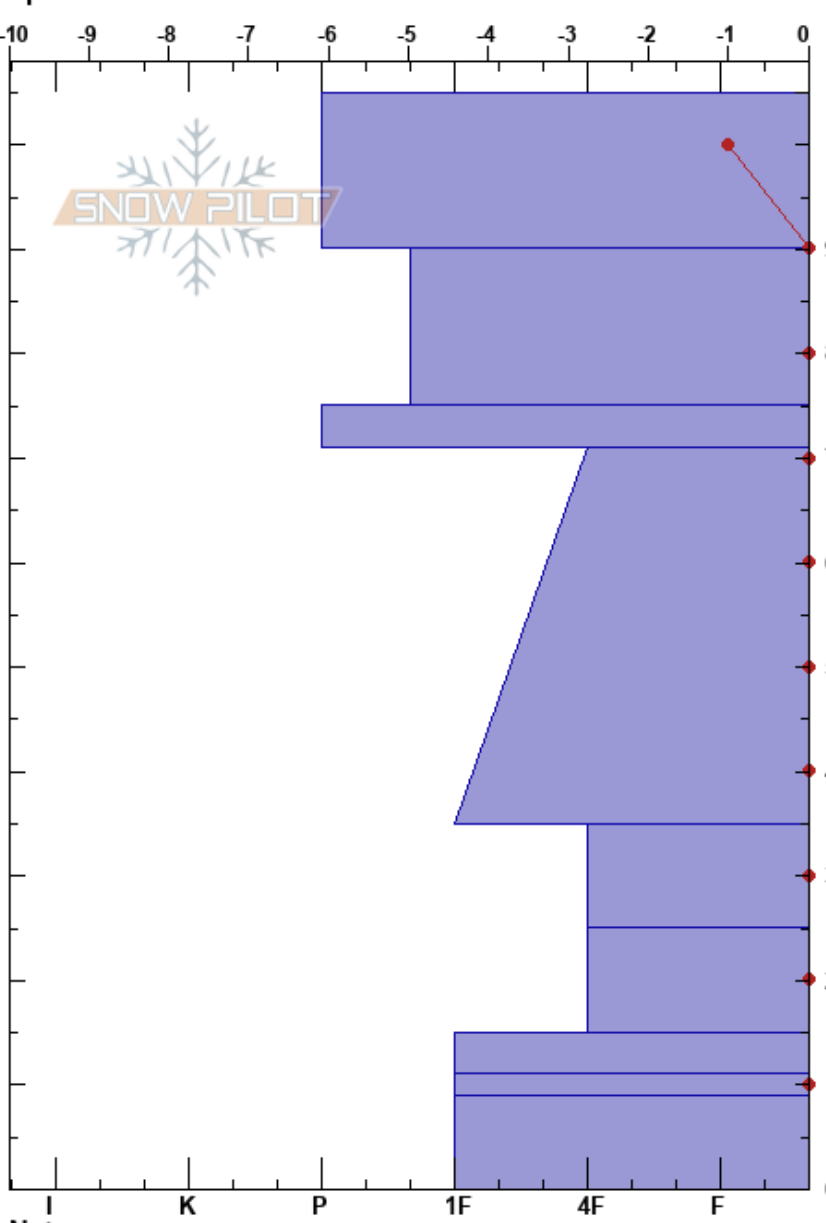

Gin Flat  
 Sierra Nevada  
 CA  
 Elevation: 2134 m  
 Aspect: 175°  
 Specifics:

Jocelyne Novoa  
 03/21/2004 - 1:30pm  
 Co-ord: 0.00000N, 0.00000W  
 Slope Angle: 5°  
 Wind Loading: no

Stability:  
 Air Temperature: 10°C  
 Sky Cover: CLR  
 Precipitation: NO  
 Wind: W Calm

HS: 105

Layer Notes:

Elevation (m)	Crystal		Moisture	$\rho$ kg/m <sup>3</sup>	Stability tests & Layer comments
	Form	Size			
105					
100	⊙⊙	0.5		377	
90				355	
80	○	0.1		355	
70	⊙⊙	0.3		321	
60				398	
50	○	0.1		366	
40				403	
30	⊙⊙	0.1		376	
20	⊙⊙	0.1		379	
10	○	0.1			
10	⊙⊙	0.1		385	
0	⊙⊙	0.1			

Notes: SWE=