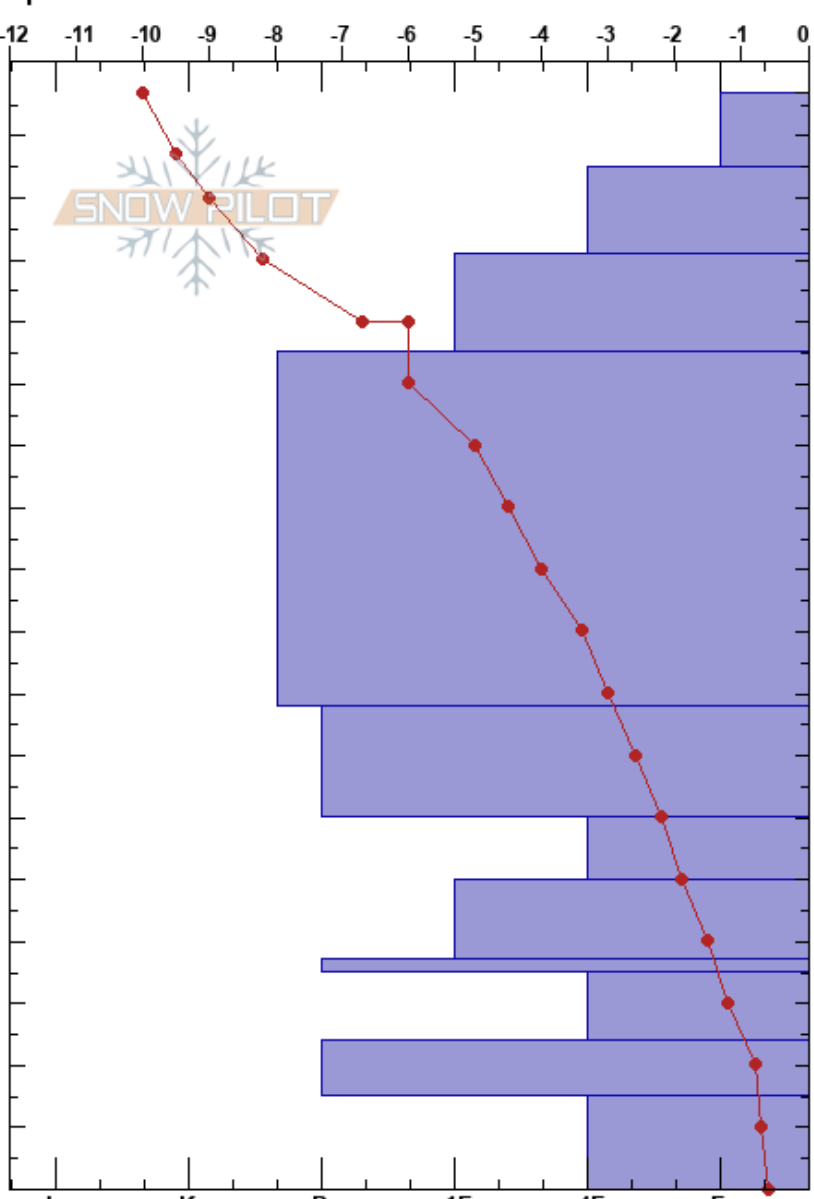

PATSY MARLEY
 Wasatch Range
 UT
 Elevation: 10045 ft
 Aspect: N
 Specifics:

Steffan Gregory
 02/13/2018 - 1:53pm
 Co-ord:
 Slope Angle: 30°
 Wind Loading: no

Stability: **HS: 177**
 Air Temperature: -5.8°C **PF: 19** 15-0cm: Problematic layer
 Sky Cover: CLR **PS: 17**
 Precipitation: NO
 Wind: Calm

Elevation (m)	Crystal		ρ kg/m ³	Stability tests & Layer comments
	Form	Size		
177				
170	/	1		
160	•	1		
150				
140	•	1		
130				
120				
110	• (O)	1.5		
100				
90				
80				
70	⊖	2		
60				
50	⊖	3		
40	□	3.5		
30	□	4		
20	□	3		
10	□	4		
0	^	5		

CTN 30+ Fracture @60-50
 ECTX

Notes: