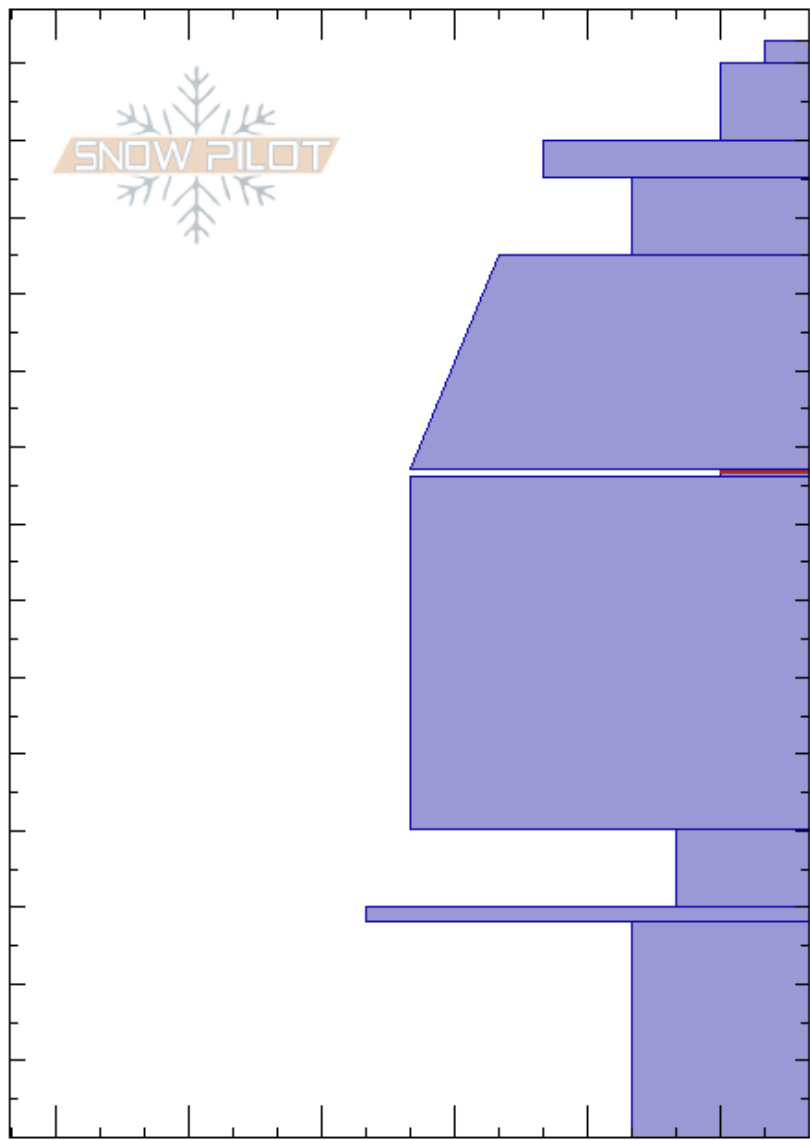

Ski Hill
 Lionhead Range
 MT
 Elevation: 8000 ft
 Aspect: 50°
 Specifics:

Alex Marienthal
 02/12/2018 - 12:08pm
 Co-ord: 44.70216N, -111.29522W
 Slope Angle: 27°
 Wind Loading:

Stability: Fair Unstable
 Air Temperature:
 Sky Cover: FEW
 Precipitation: NO
 Wind: NE Calm

HS: 143
 Layer Notes:
 87-86cm: Problematic layer

Height (cm)	Crystal		Moisture	ρ kg/m ³	Stability tests & Layer comments
	Form	Size			
143					
140	*				
130	+				
120					
110					ECTN10 @115cm CT10, Q3 @115cm
100					
90	V	6-8			ECTP16 @87cm ECTP20 @87cm CT15, Q2 @87cm PST35/100 (End) @87cm
80					
70					
60					
50					
40	^	2-3			
30	⊙				
20					
10	^	3-4			
0					