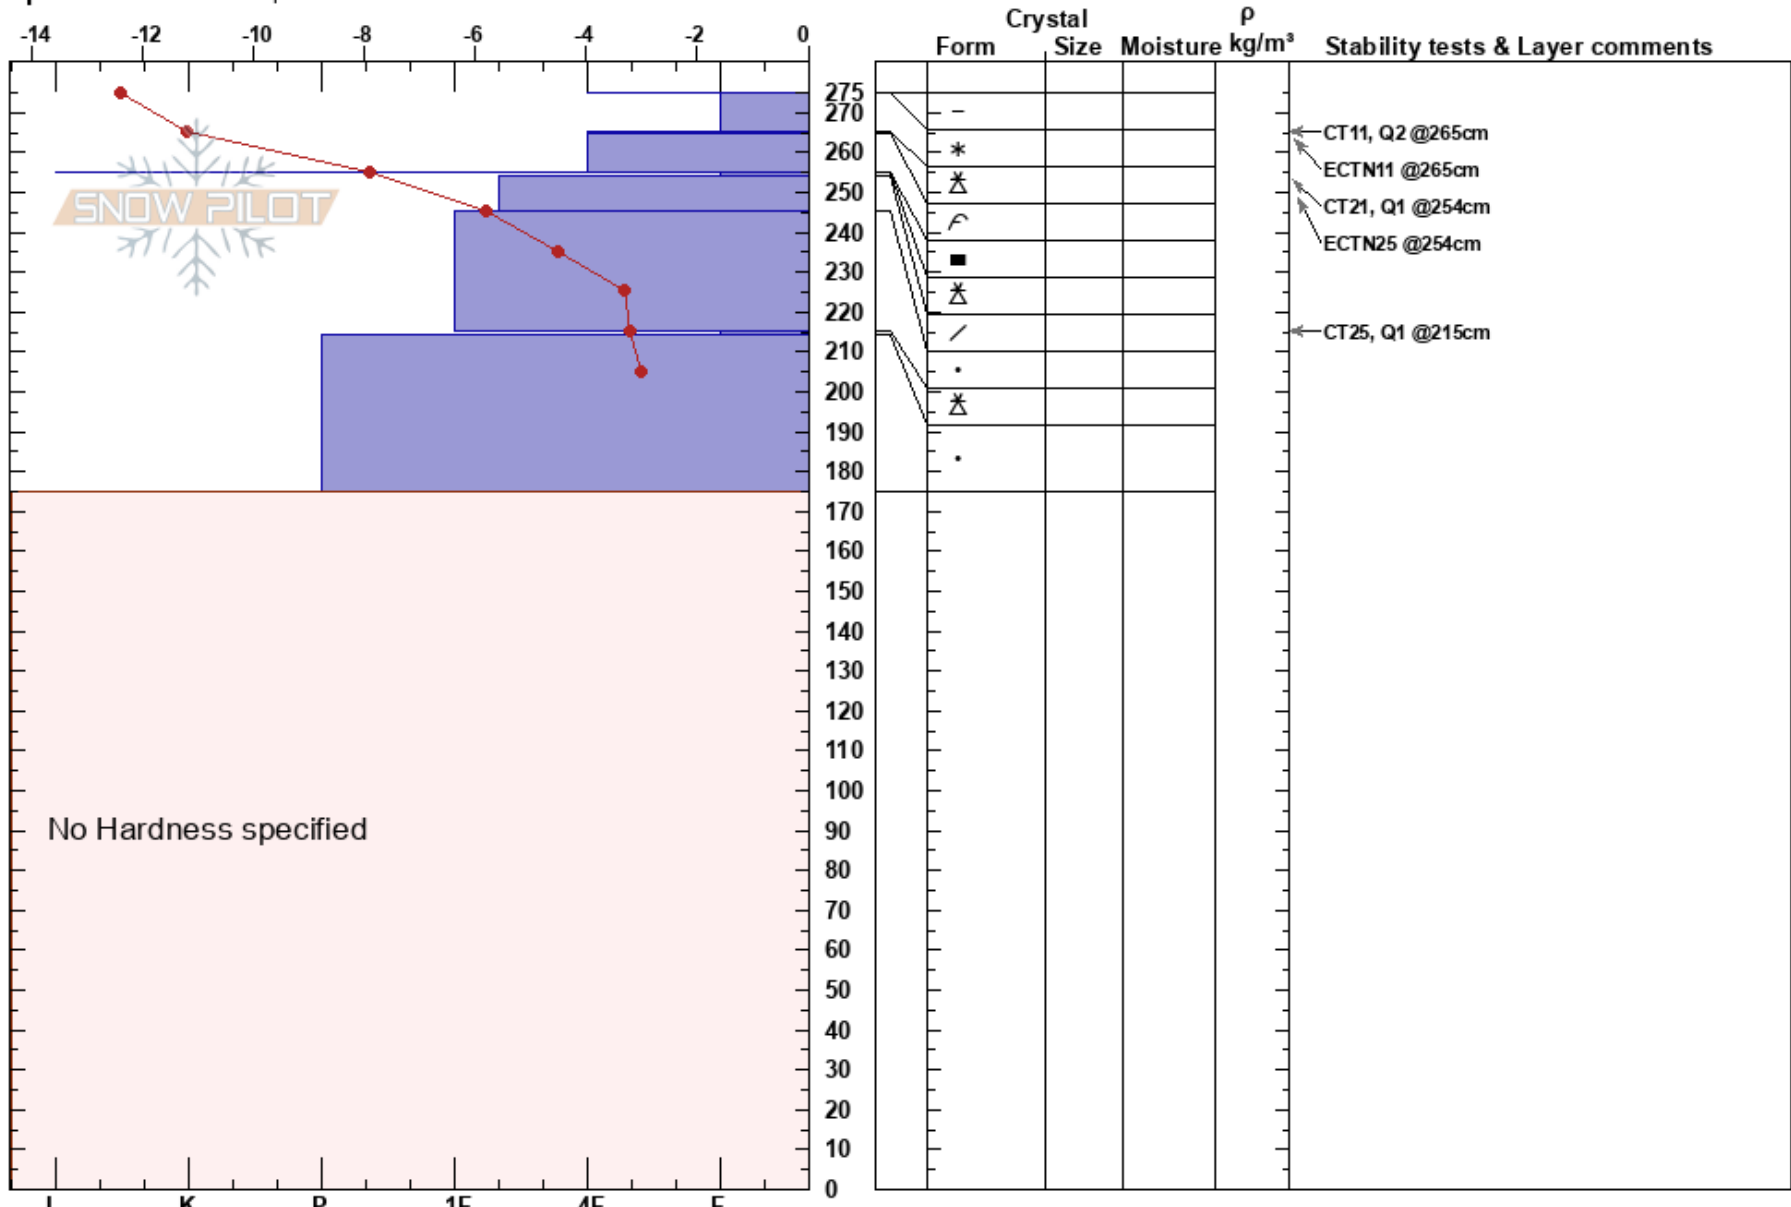

Spruce Creek
 Bitterroot
 MT
 Elevation: 7200 ft
 Aspect: 20°
 Specifics: We skied slope

Greg Anderson
 02/12/2018 - 12:30pm
 Co-ord: 46.58243N, -114.40186W
 Slope Angle: 35°
 Wind Loading: previous

Stability: **HS:275**
 Air Temperature: -8.3°C PF: 30 254.7-254cm: Problematic layer
 Sky Cover: CLR
 Precipitation: NO
 Wind: SW Calm

Notes: