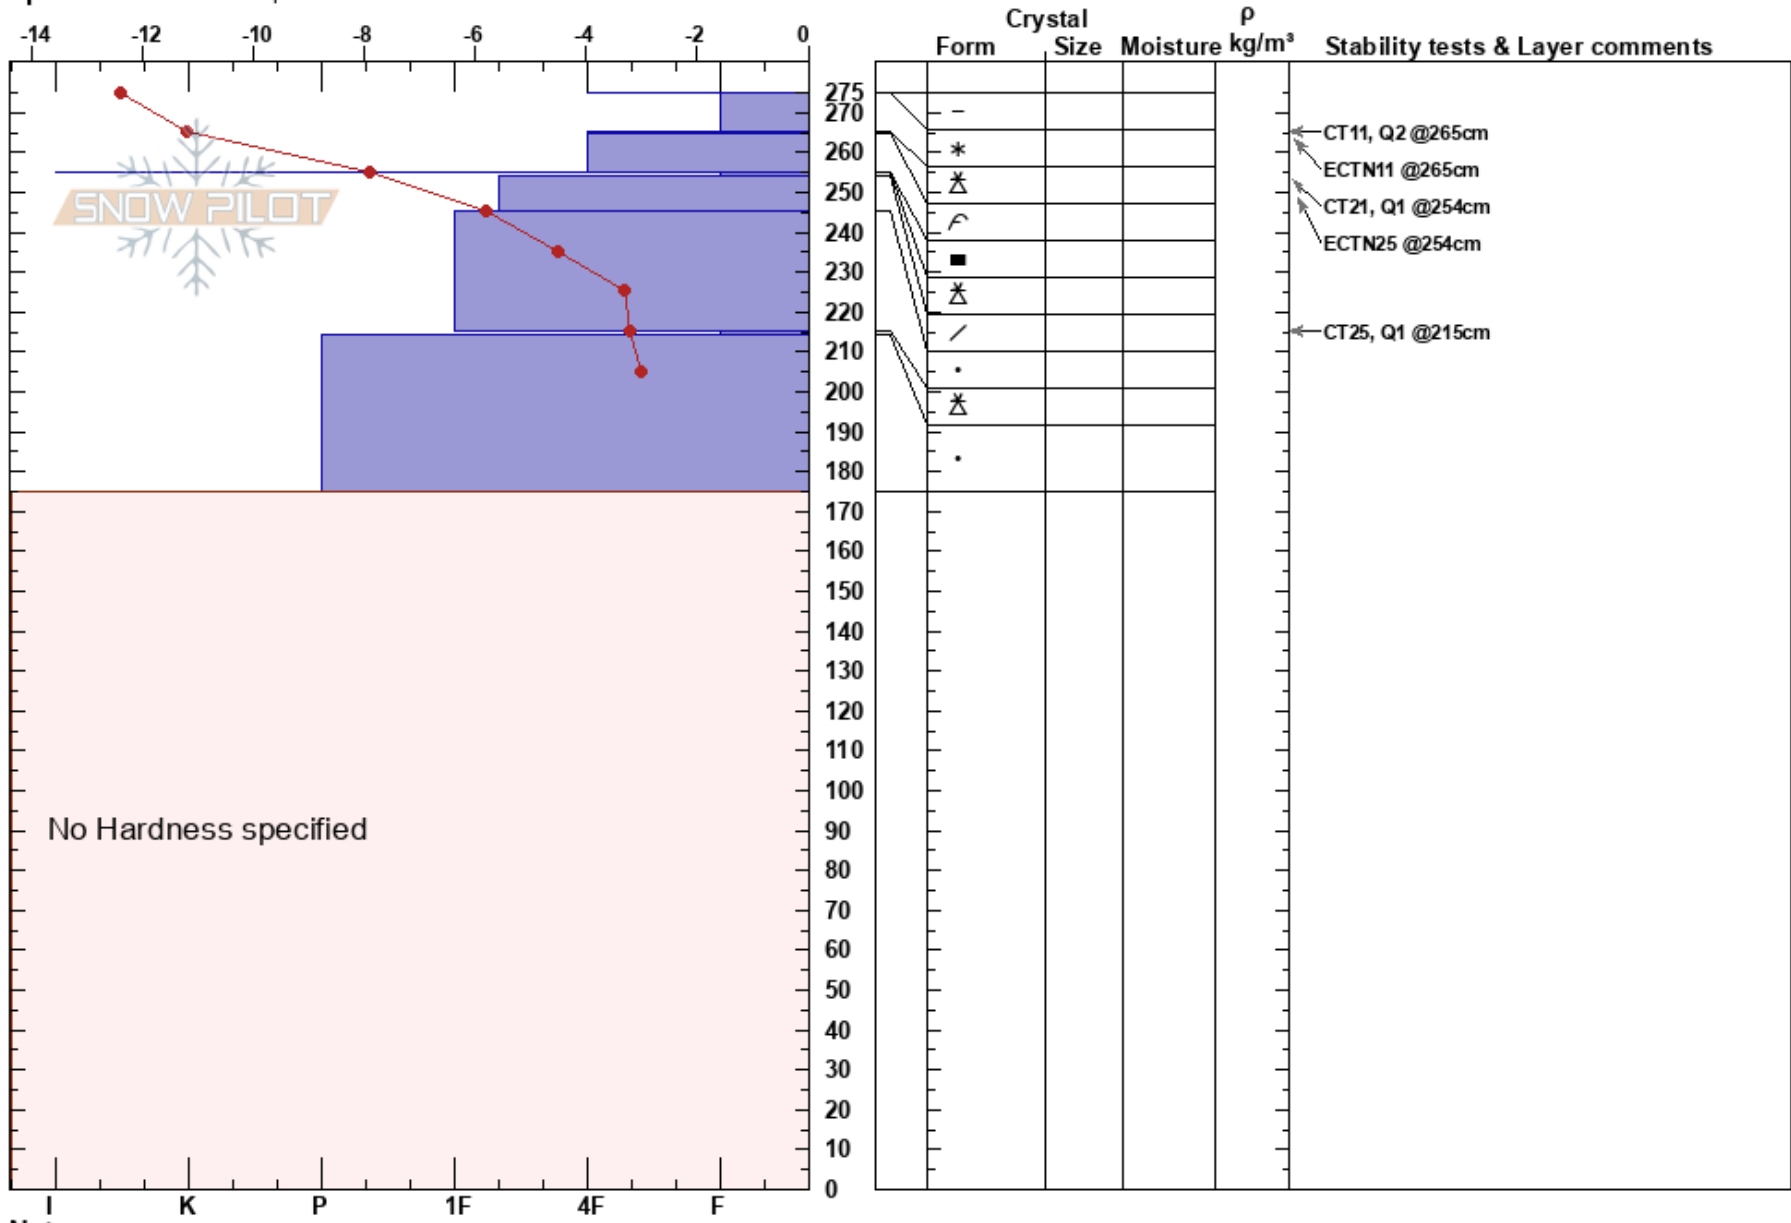

Spruce Creek
 Bitterroot
 MT
 Elevation: 7200 ft
 Aspect: 20°
 Specifics: We skied slope

Greg Anderson
 02/12/2018 - 12:30pm
 Co-ord: 46.58243N, -114.40186W
 Slope Angle: 35°
 Wind Loading: previous

Stability: HS:275
 Air Temperature: -8.3°C PF: 30 254.7-254cm: Problematic layer
 Sky Cover: CLR
 Precipitation: NO
 Wind: SW Calm

Notes: