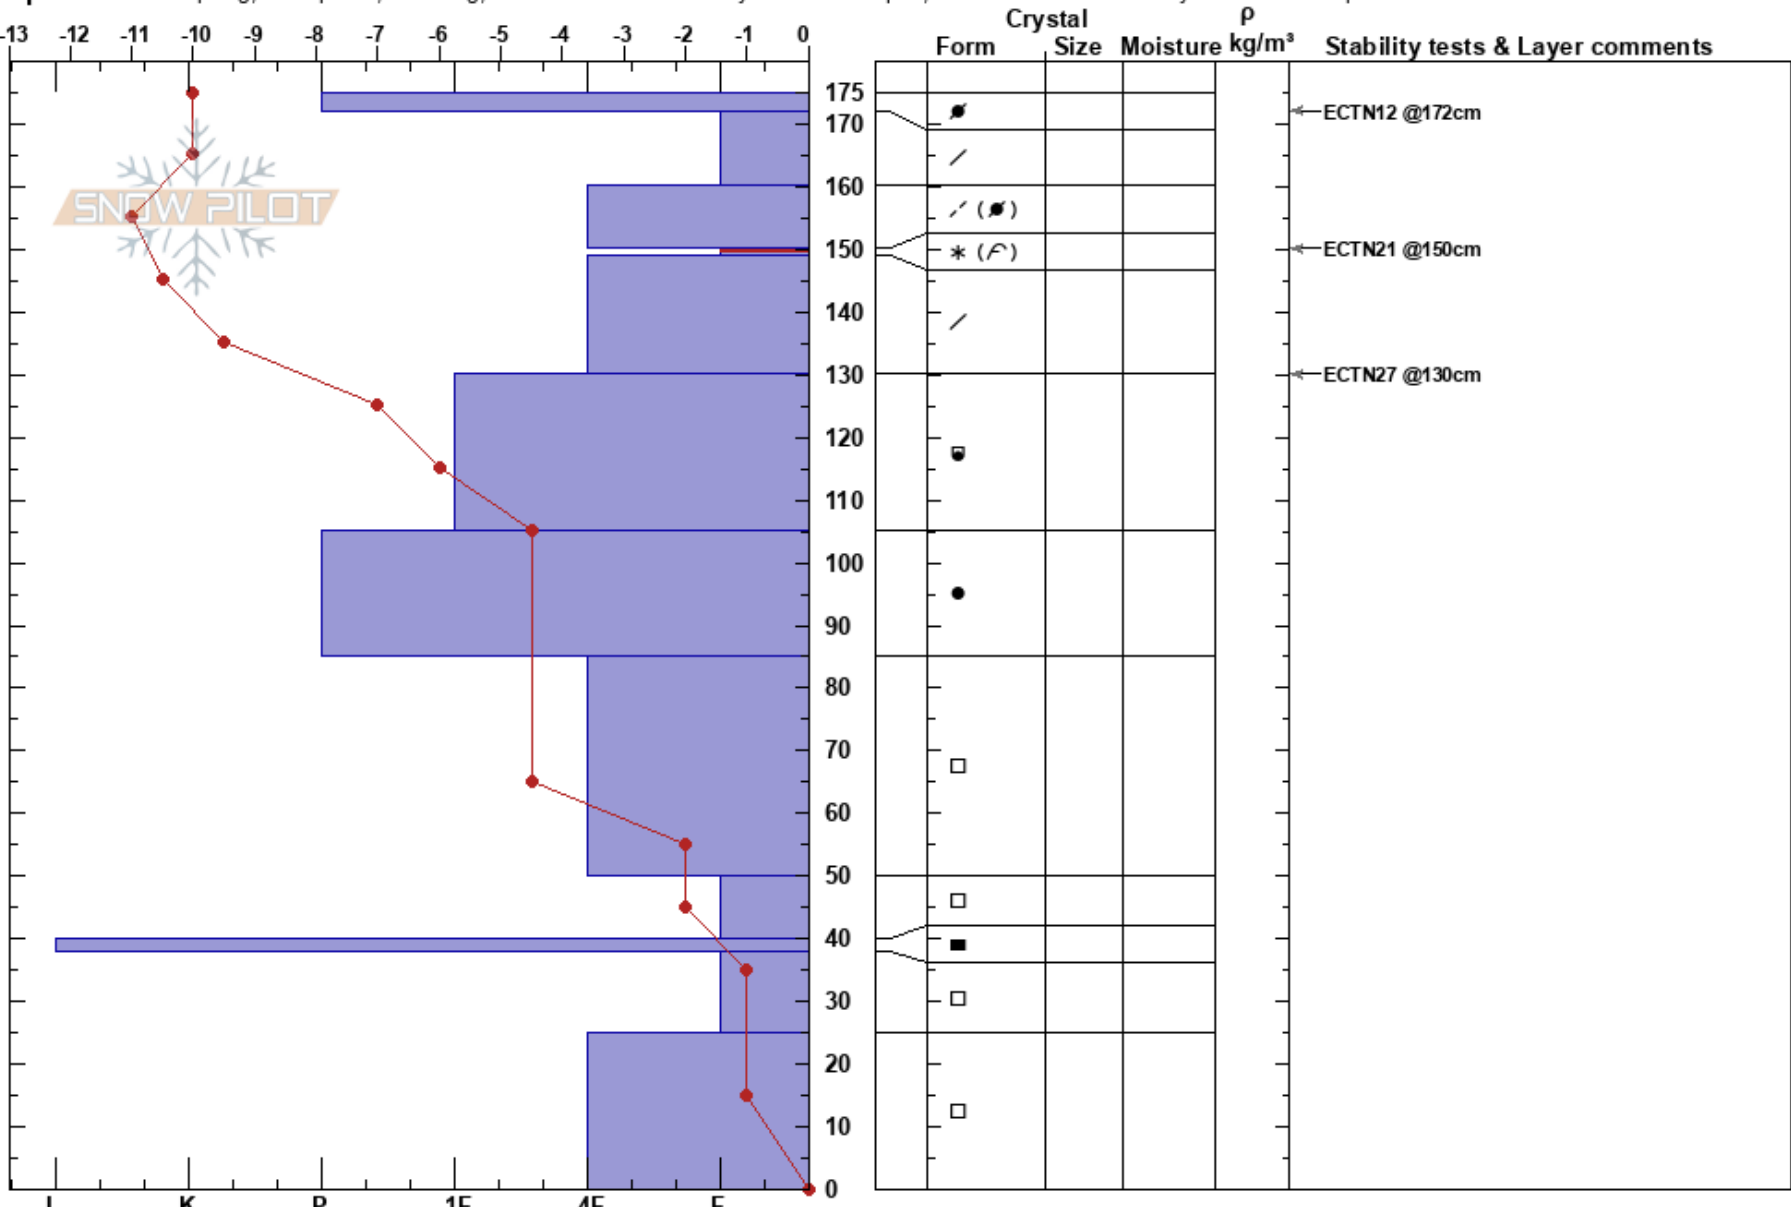

Shorties
 Rattlesnake Mtns
 MT
 Elevation: 7200 ft
 Aspect: 46°

Logan King
 02/12/2018 - 12:00pm
 Co-ord: 47.03262N, -113.97256W
 Slope Angle: 38°
 Wind Loading: previous

Stability: Good
 Air Temperature: -5°C
 Sky Cover: CLR
 Precipitation: NO
 Wind: E Calm
 HS: 175
 PF: 20
 150-149cm: Problematic layer

Specifics: Collapsing, widespread; Cracking; Recent avalanche activity on similar slopes; Recent avalanche activity on different slopes

Notes: Nearly all slopes show signs of scouring and deposit. Many crowns in the top 2-5" of wind deposit