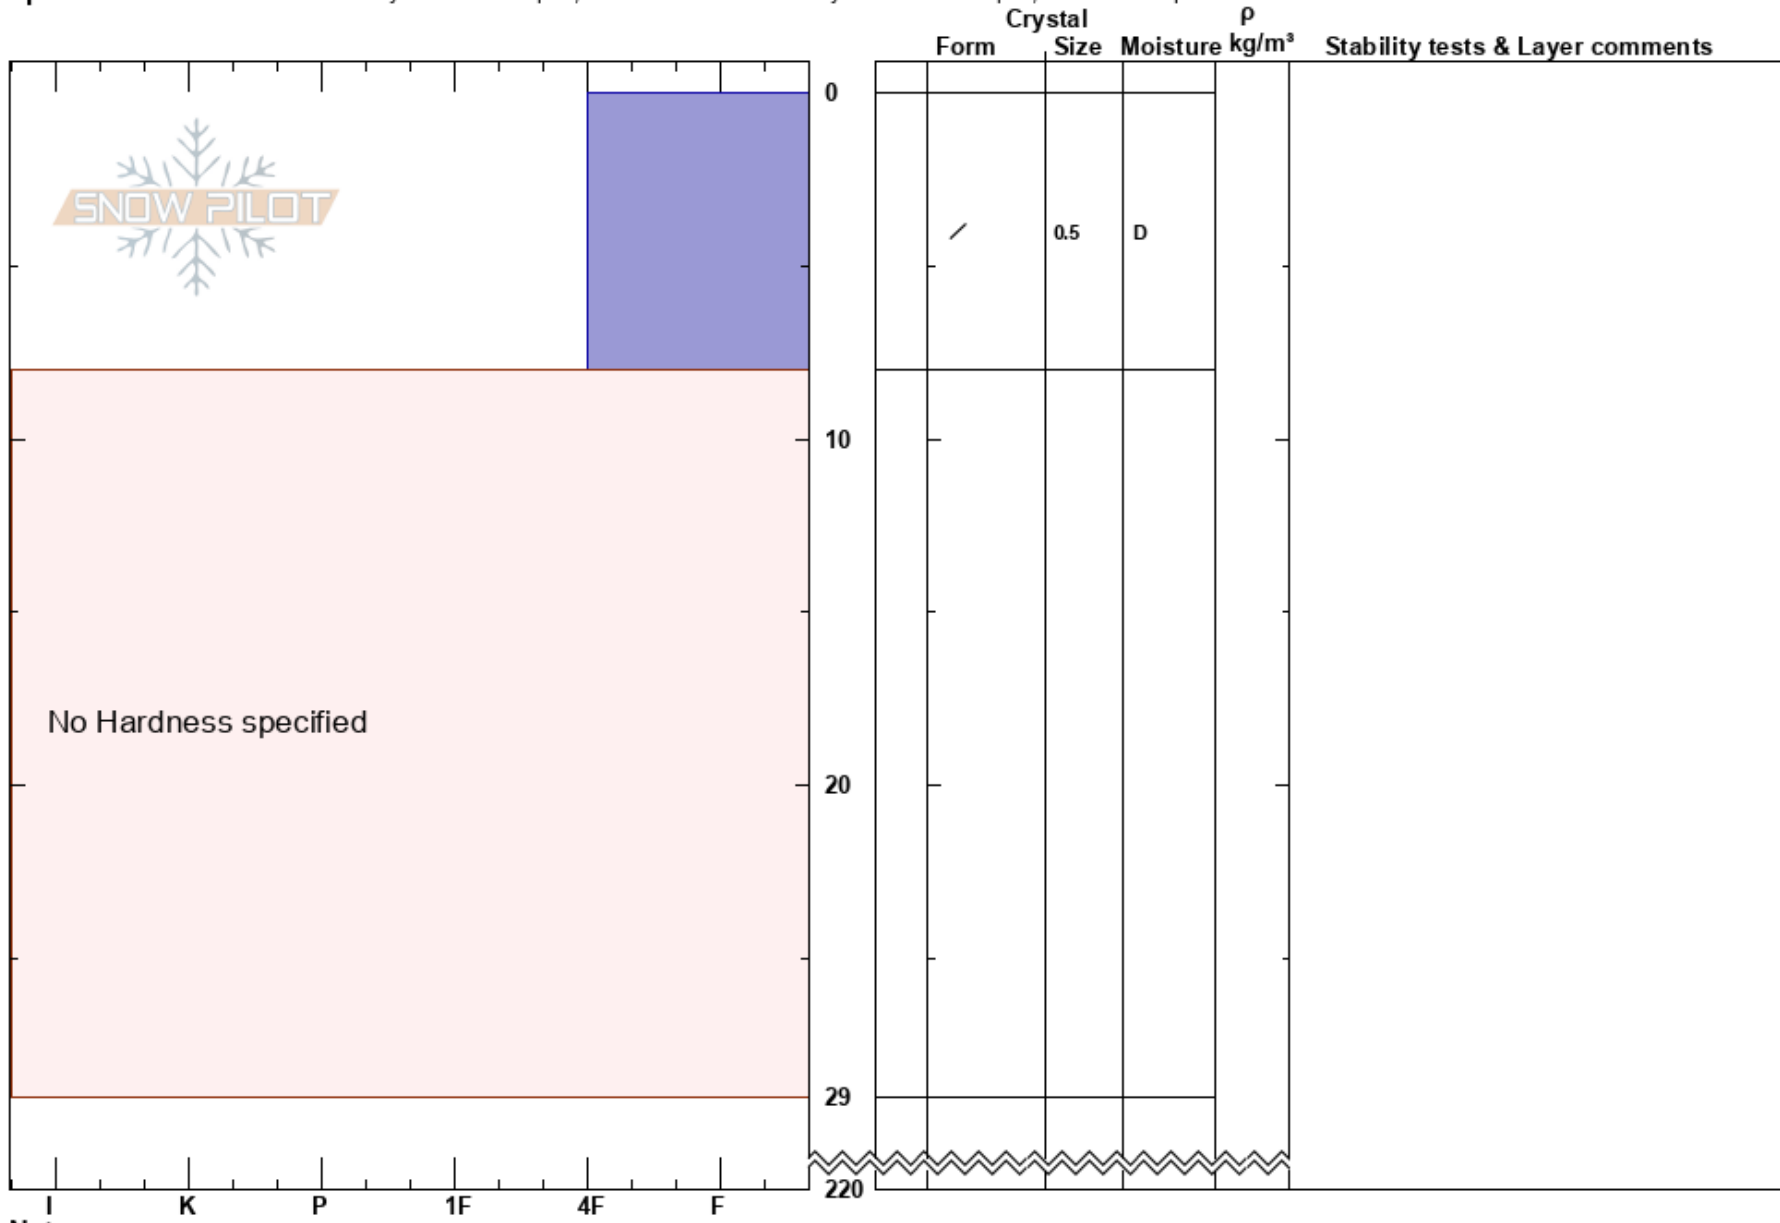

Liveltskaret lag5 pit1
 Liveltskaret
 Norway
 Elevation: 716 m
 Aspect: NE

Emil Aronsen
 10/02/2018 - 11:00
 Co-ord: 34W Cb 88490 29024
 Slope Angle: 25°
 Wind Loading:

Stability: Very Good HS:220 Layer Notes:
 Air Temperature: -1.2°C PF: 20 8-29cm: Problematic layer
 Sky Cover: BKN
 Precipitation: NO
 Wind: SW Calm

Specifics: Recent avalanche activity on similar slopes; Recent avalanche activity on different slopes; We skied slope

Notes: