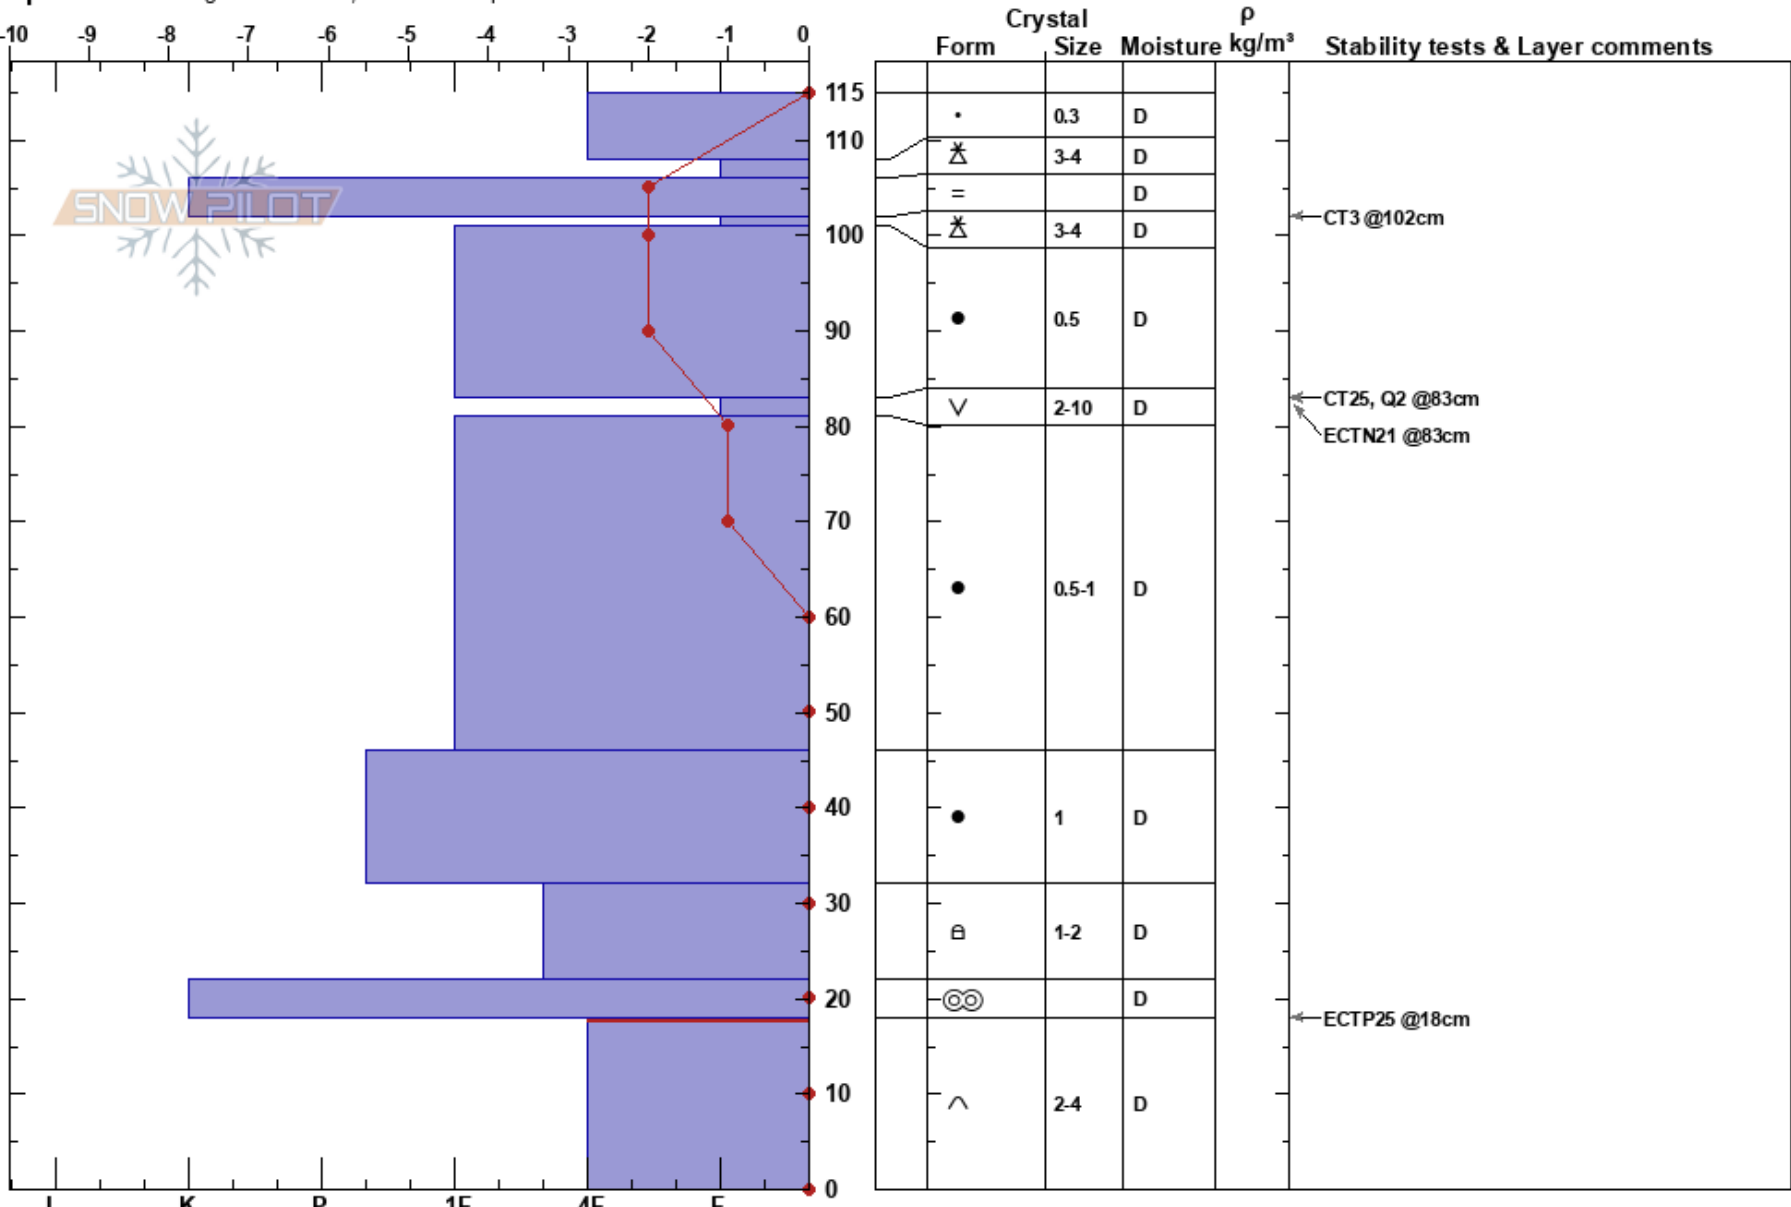

Watson's Glades
 Madison Range-N
 MT
 Elevation: 7680 ft
 Aspect: E
 Specifics: Pit dug in a Ski Area; We skied slope

Renee Freeman
 02/08/2018 - 2:00pm
 Co-ord: 45.23198N, -111.41064W
 Slope Angle: 19°
 Wind Loading: no

Stability: **HS: 115**
 Air Temperature: 4°C
 Sky Cover: BKN
 Precipitation: NO
 Wind: W Light Breeze
 PF: 29 18-0cm: Problematic layer

Notes: Surface hoar layer was found and could become more reactive as the area receives more snow. This layer is also my other layer of concern.