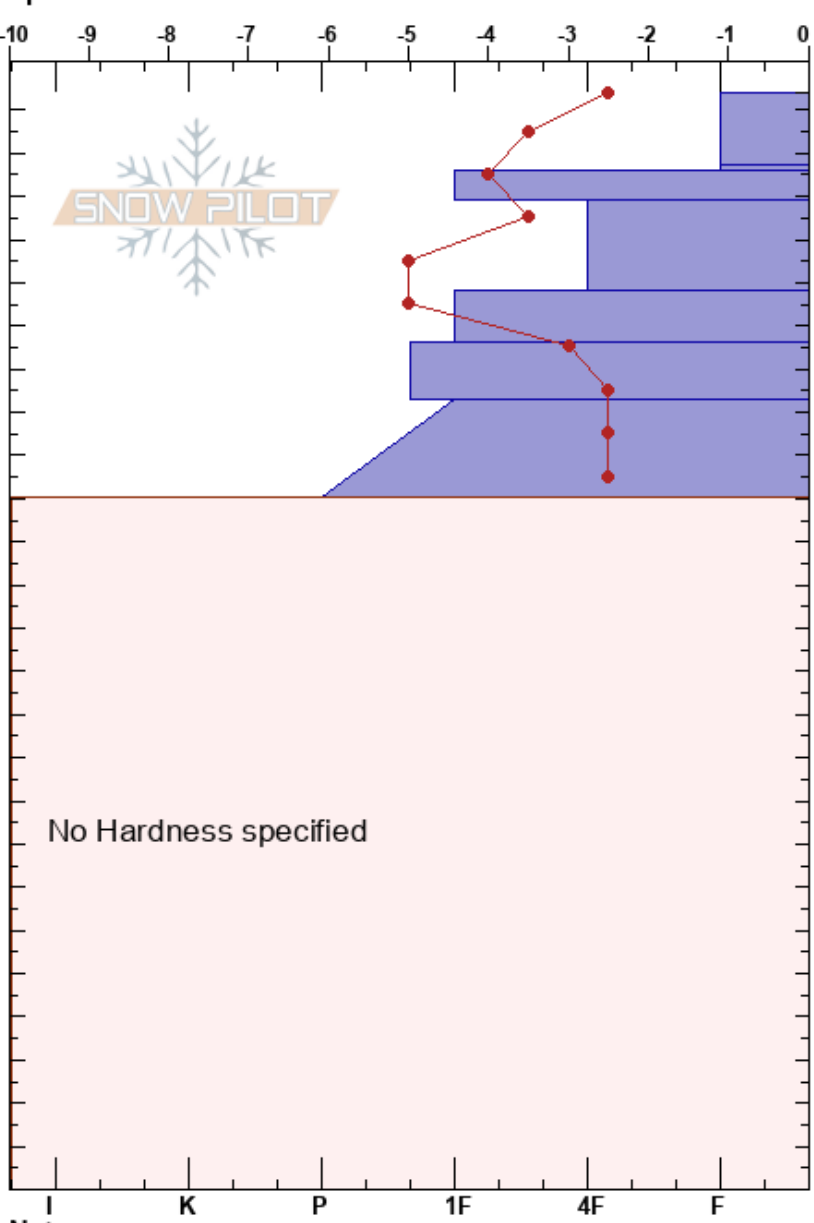

02_10_18Wisherd
 Rattlesnake Mtns
 MT
 Elevation: 7106 ft
 Aspect: 75°
 Specifics:

Travis Craft
 02/09/2018 - 12:00pm
 Co-ord: 46.93263N, -113.79945W
 Slope Angle: 15°
 Wind Loading: previous

Stability:
 Air Temperature: -10°C
 Sky Cover: SCT
 Precipitation: S-1
 Wind: SE Moderate

HS:254
 PF: 30
 237-236cm: Problematic layer

Height (cm)	Crystal		ρ kg/m ³	Stability tests & Layer comments
	Form	Size		
254				← ECTN1 @251cm
240	+			← ECTN9 @237cm
230	⊘			← ECTN19 @229cm
220	/ (⊘)			
210				← ECTN23 @208cm
200	• (⊘)			← ECTN29 @196cm
190	⊘ (⊘)			
180				
170	⊘			
160				
150				
140				
130				
120				
110				
100				
90				
80				
70				
60				
50				
40				
30				
20				
10				
0				