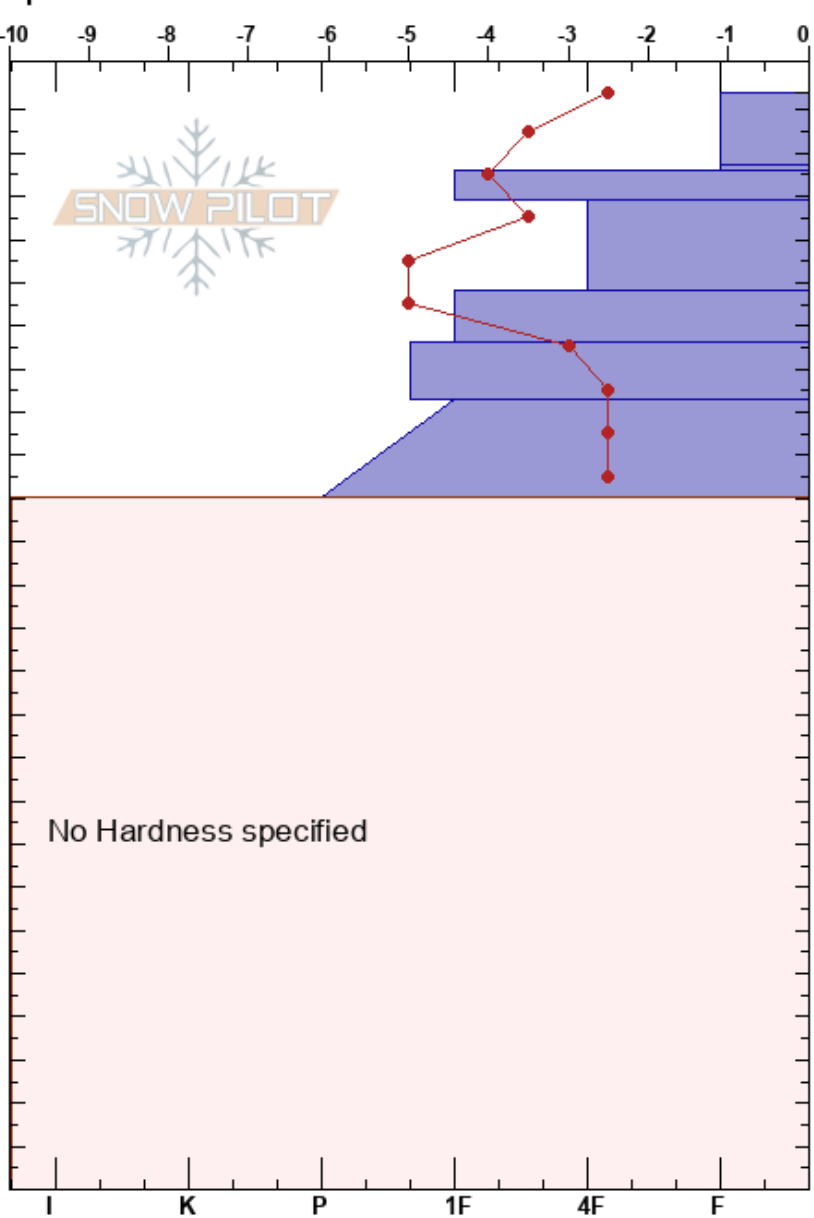

02_10_18Wisherd
 Rattlesnake Mtns
 MT
 Elevation: 7106 ft
 Aspect: 75°
 Specifics:

Travis Craft
 02/09/2018 - 12:00pm
 Co-ord: 46.93263N, -113.79945W
 Slope Angle: 15°
 Wind Loading: previous

Stability:
 Air Temperature: -10°C
 Sky Cover: SCT
 Precipitation: S-1
 Wind: SE Moderate

HS:254
 PF: 30
 237-236cm: Problematic layer

Height (cm)	Crystal		Moisture	ρ kg/m ³	Stability tests & Layer comments
	Form	Size			
254					← ECTN1 @251cm
240	+				← ECTN9 @237cm
230	⊘				← ECTN19 @229cm
220	/ (⊘)				
210					← ECTN23 @208cm
200	• (⊘)				← ECTN29 @196cm
190	⊘ (⊘)				
180					
170	⊘				
160					
150					
140					
130					
120					
110					
100					
90					
80					
70					
60					
50					
40					
30					
20					
10					
0					