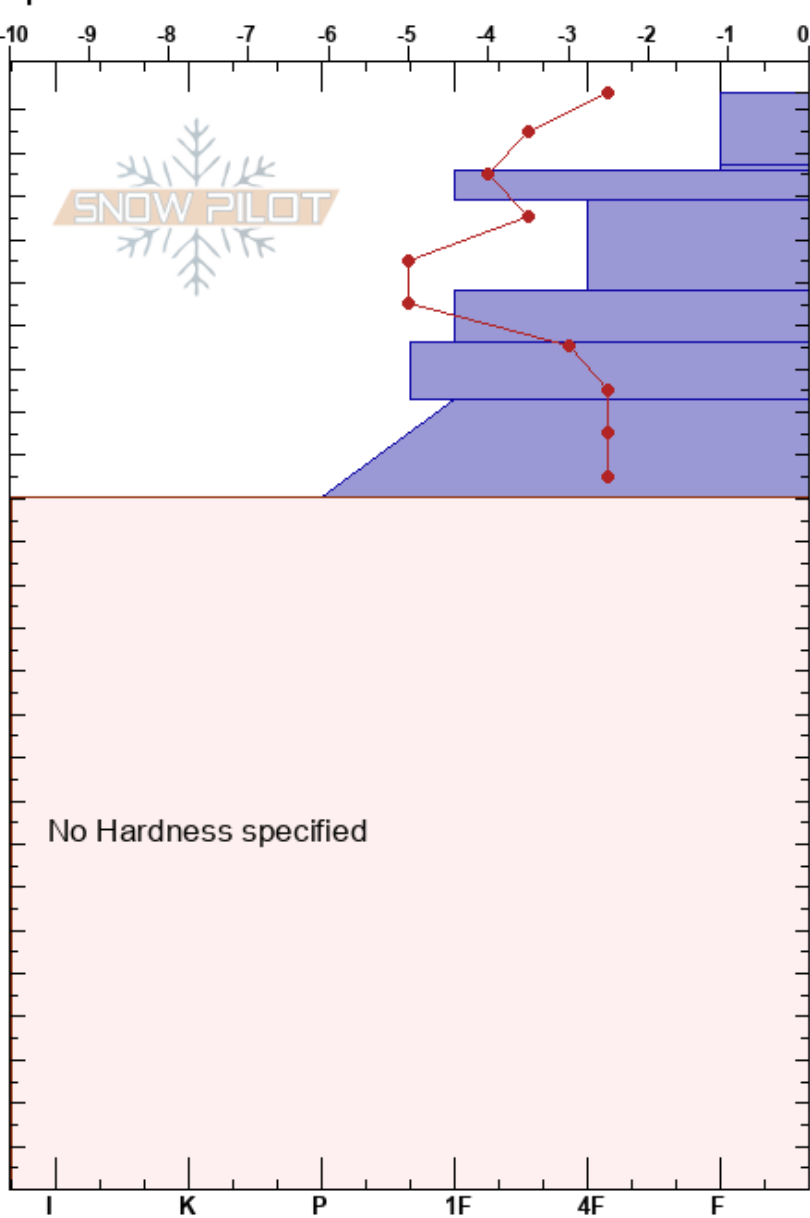

02_10_18Wisherd
 Rattlesnake Mtns
 MT
 Elevation: 7106 ft
 Aspect: 75°
 Specifics:

Travis Craft
 02/09/2018 - 12:00pm
 Co-ord: 46.93263N, -113.79945W
 Slope Angle: 15°
 Wind Loading: previous

Stability:
 Air Temperature: -10°C
 Sky Cover: SCT
 Precipitation: S-1
 Wind: SE Moderate

HS:254
 PF: 30
 237-236cm: Problematic layer

Height (cm)	Crystal		Moisture	ρ kg/m ³	Stability tests & Layer comments
	Form	Size			
254					← ECTN1 @251cm
240	+				← ECTN9 @237cm
230	⊘				← ECTN19 @229cm
220	/ (⊘)				
210					← ECTN23 @208cm
200	• (⊘)				← ECTN29 @196cm
190	⊘ (⊘)				
180					
170	⊘				
160					
150					
140					
130					
120					
110					
100					
90					
80					
70					
60					
50					
40					
30					
20					
10					
0					