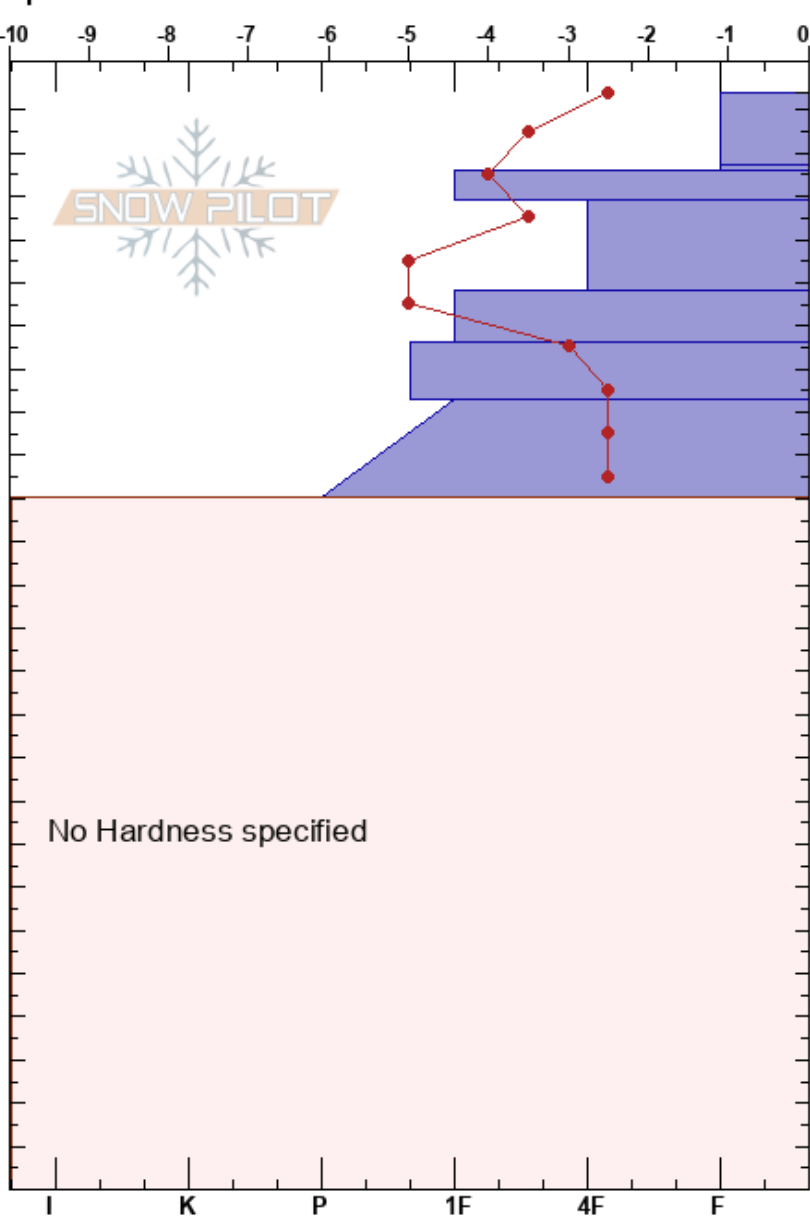

02\_10\_18Wisherd  
 Rattlesnake Mtns  
 MT  
 Elevation: 7106 ft  
 Aspect: 75°  
 Specifics:

Travis Craft  
 02/09/2018 - 12:00pm  
 Co-ord: 46.93263N, -113.79945W  
 Slope Angle: 15°  
 Wind Loading: previous

Stability:  
 Air Temperature: -10°C  
 Sky Cover: SCT  
 Precipitation: S-1  
 Wind: SE Moderate

HS:254  
 PF: 30  
 237-236cm: Problematic layer

Height (cm)	Crystal		Moisture	$\rho$ kg/m <sup>3</sup>	Stability tests & Layer comments
	Form	Size			
254					← ECTN1 @251cm
240	+				← ECTN9 @237cm
230	⊘				← ECTN19 @229cm
220	/ (⊘)				
210	• (⊘)				← ECTN23 @208cm
200	• (⊘)				← ECTN29 @196cm
190	⊘ (⊘)				
180					
170	⊘				
160					
150					
140					
130					
120					
110					
100					
90					
80					
70					
60					
50					
40					
30					
20					
10					
0					