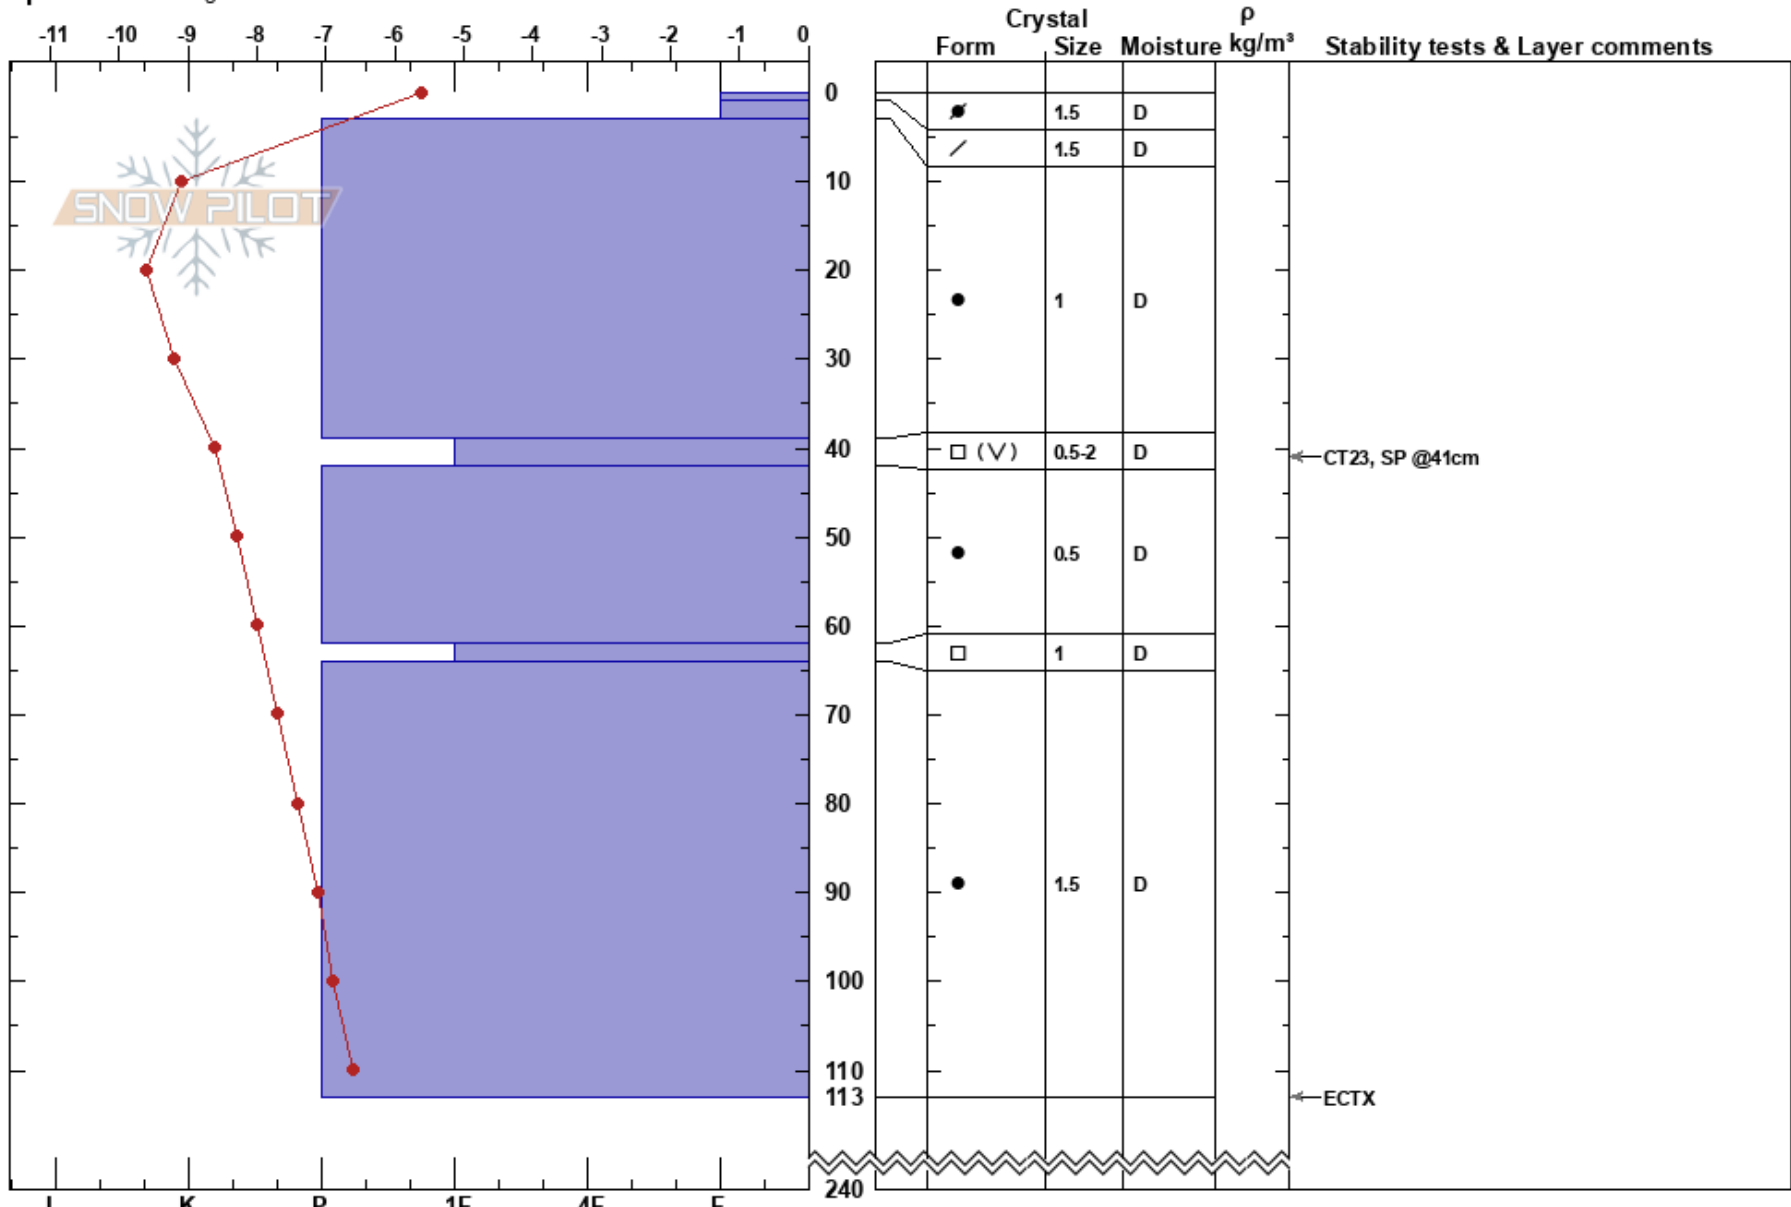

Under kabin/damstart
 Åreskutan
 Sweden
 Elevation: 1119 m
 Aspect: NE
 Specifics: Pit dug in a Ski Area

Christoffer Nylund
 09/02/2018 - 11:05
 Co-ord: 63.42380N, 13.07694E
 Slope Angle: 32°
 Wind Loading: previous

Stability: **HS:240**
 Air Temperature: -3.8°C PF: 5 39-42cm: Problematic layer
 Sky Cover: SCT
 Precipitation: NO
 Wind: S Light Breeze

Notes: