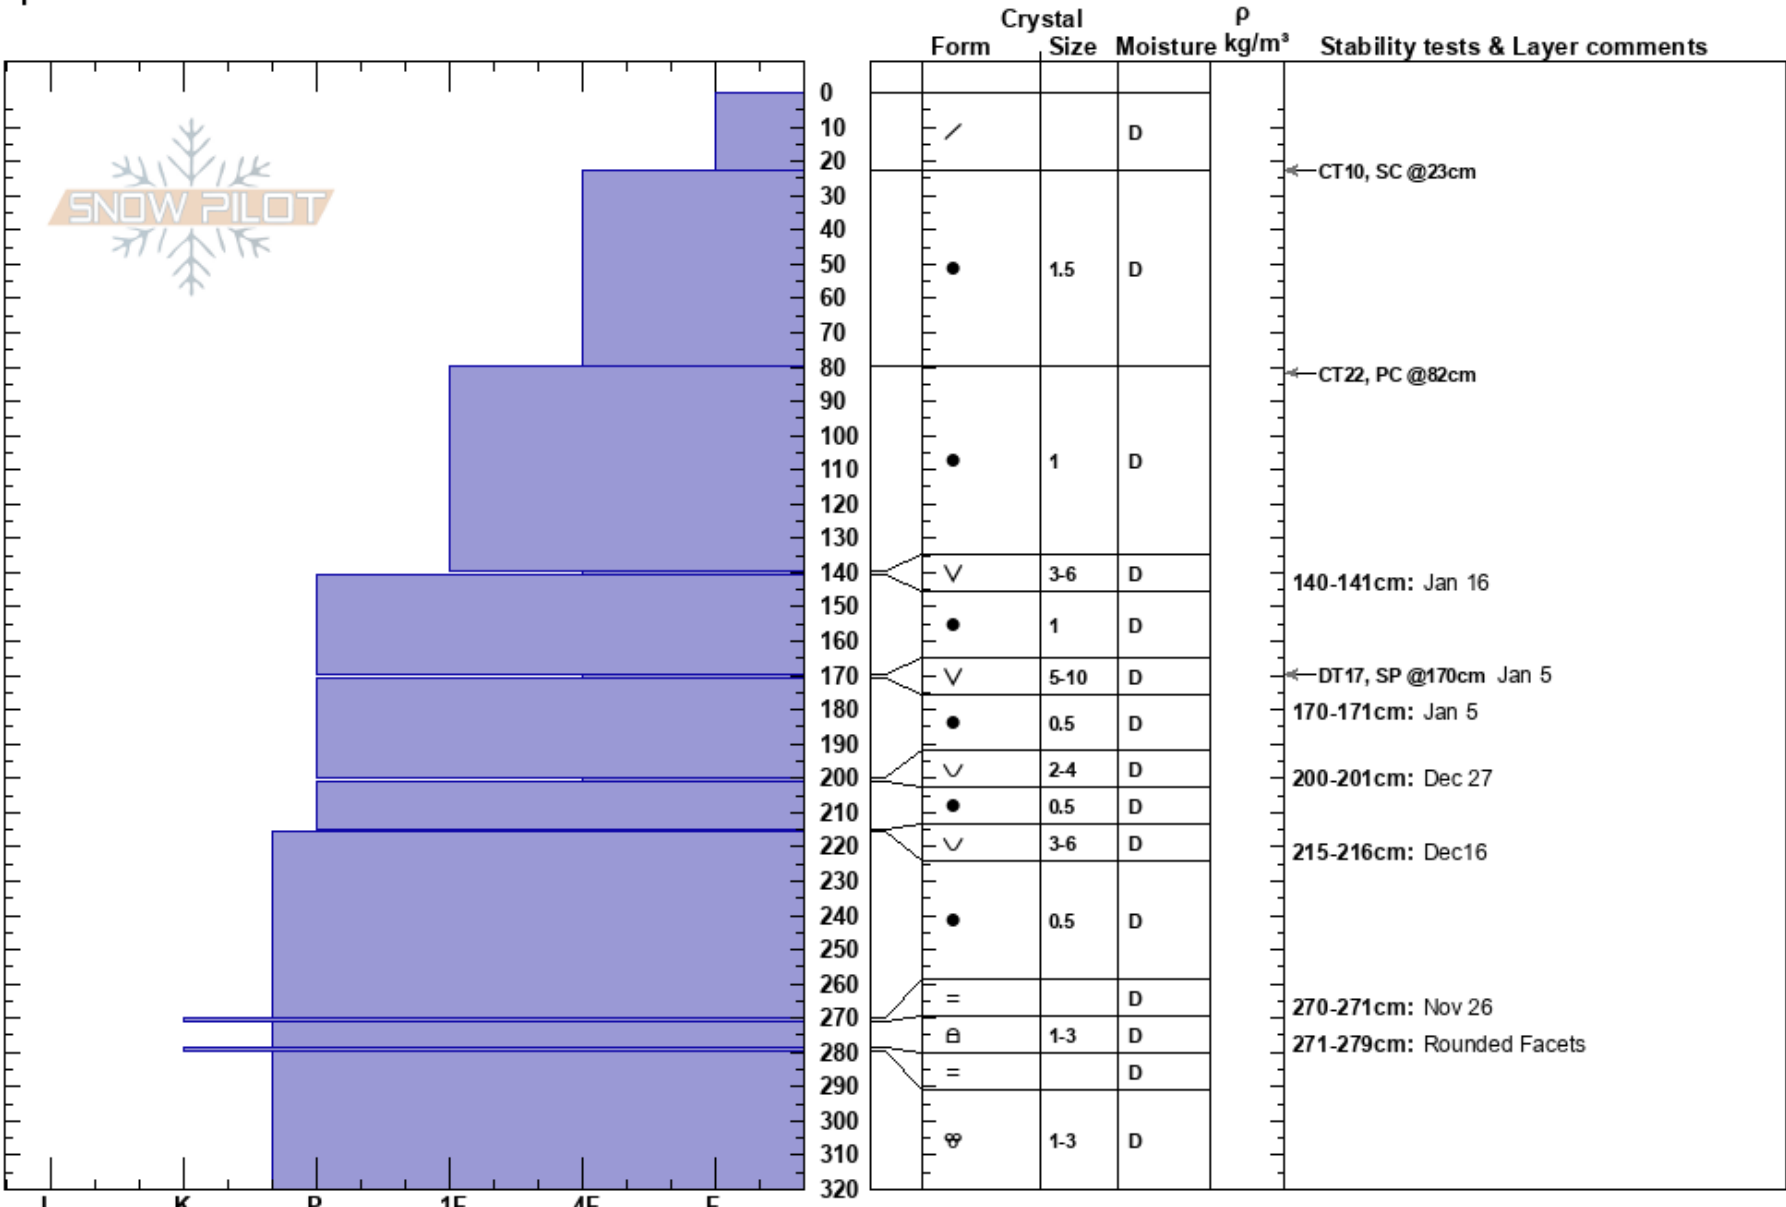

Smugglersrdg
 Selkirks
 BC
Elevation: 2055 m
Aspect: SE
Specifics:

Kevin Pollard
 05/02/2018 - 15:00
Co-ord: 11U 486736W 5512848N
Slope Angle: 28°
Wind Loading:

Stability:
Air Temperature: -6°C
Sky Cover: OVC
Precipitation: S-1
Wind: Calm

HS: 320
Layer Notes:
 140-141cm: Jan 16
 170-171cm: Jan 5
 170-171cm: Problematic layer
 200-201cm: Dec 27
 215-216cm: Dec16
 [More Layer Comments below]

Notes: . Additional Layer Comments: 271-270cm: Nov 26; 279-271cm: Rounded Facets;