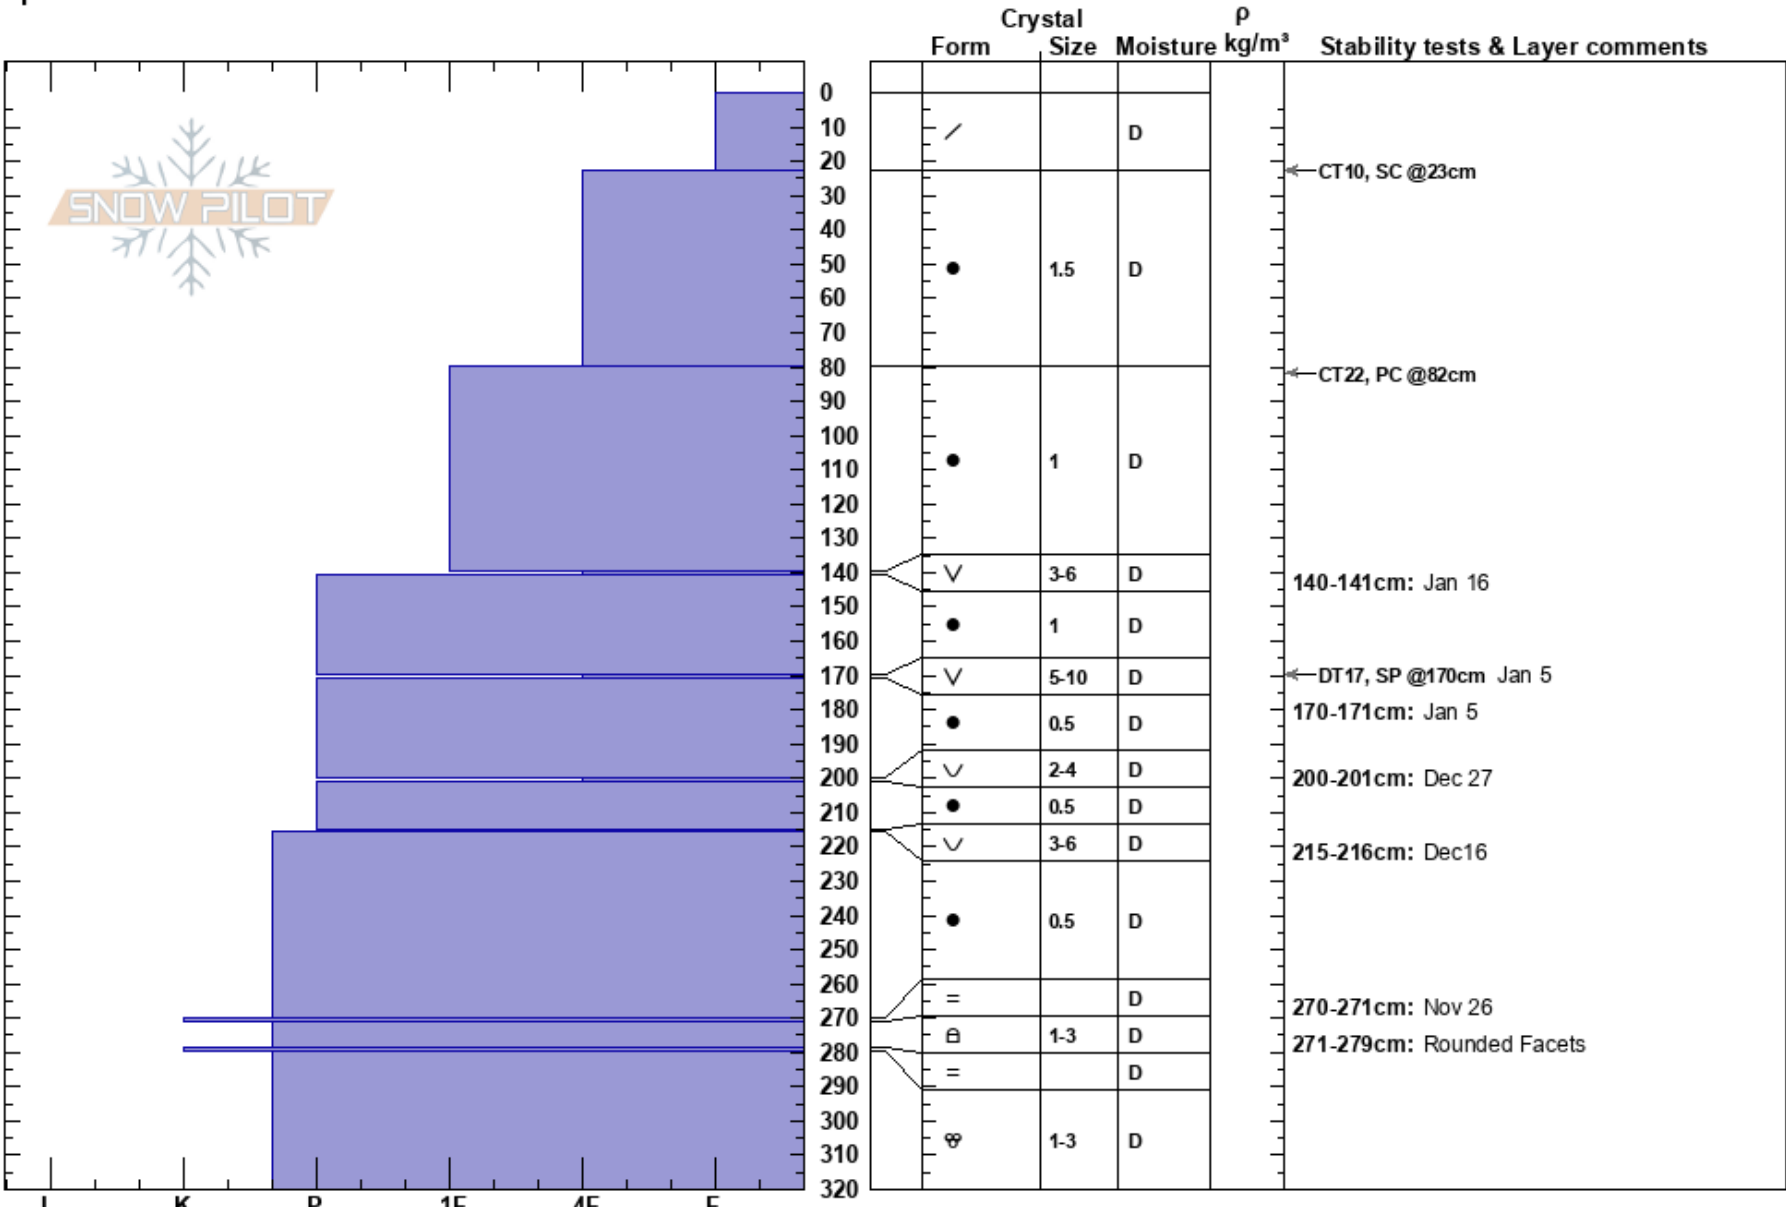

Smugglersrdg  
 Selkirks  
 BC  
**Elevation:** 2055 m  
**Aspect:** SE  
**Specifics:**

Kevin Pollard  
 05/02/2018 - 15:00  
**Co-ord:** 11U 486736W 5512848N  
**Slope Angle:** 28°  
**Wind Loading:**

**Stability:**  
**Air Temperature:** -6°C  
**Sky Cover:** OVC  
**Precipitation:** S-1  
**Wind:** Calm

**HS:** 320  
**Layer Notes:**  
 140-141cm: Jan 16  
 170-171cm: Jan 5  
 170-171cm: Problematic layer  
 200-201cm: Dec 27  
 215-216cm: Dec16  
 [More Layer Comments below]

**Notes:** . Additional Layer Comments: 271-270cm: Nov 26; 279-271cm: Rounded Facets;