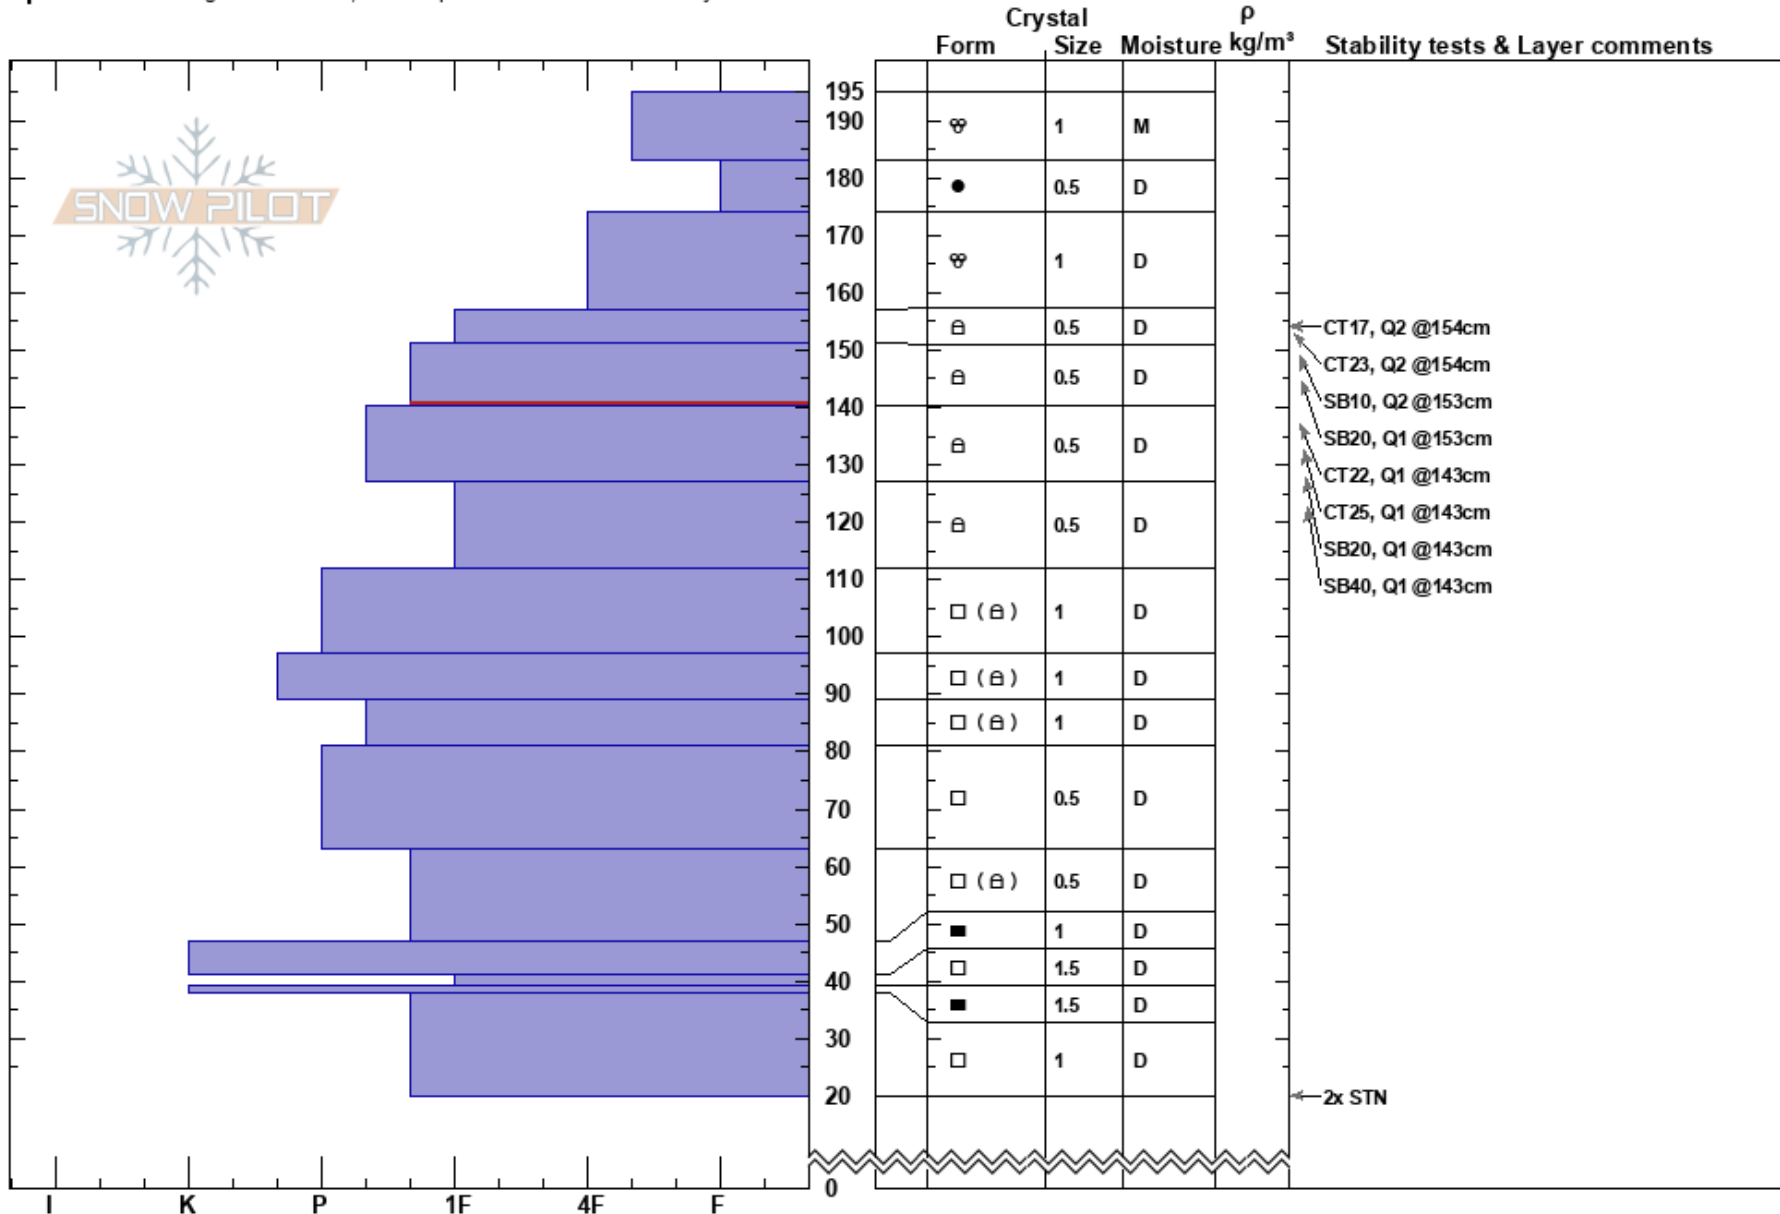

ERTH450 Lab 3

Nick Thompson

Stability: Good

HS: 195

Layer Notes:

Bridger Range

02/02/2018 - 2:00pm

Air Temperature: 0.3°C

PF: 43

151-140cm: Problematic layer

MT

Co-ord: 45.92958N, -110.92870W

Sky Cover: BKN

Elevation: 2381 m

Slope Angle: 12°

Precipitation: NO

Aspect: 103°

Wind Loading: no

Wind: Calm

Specifics: Pit dug in a Ski Area; Pit is representative of backcountry

Notes: