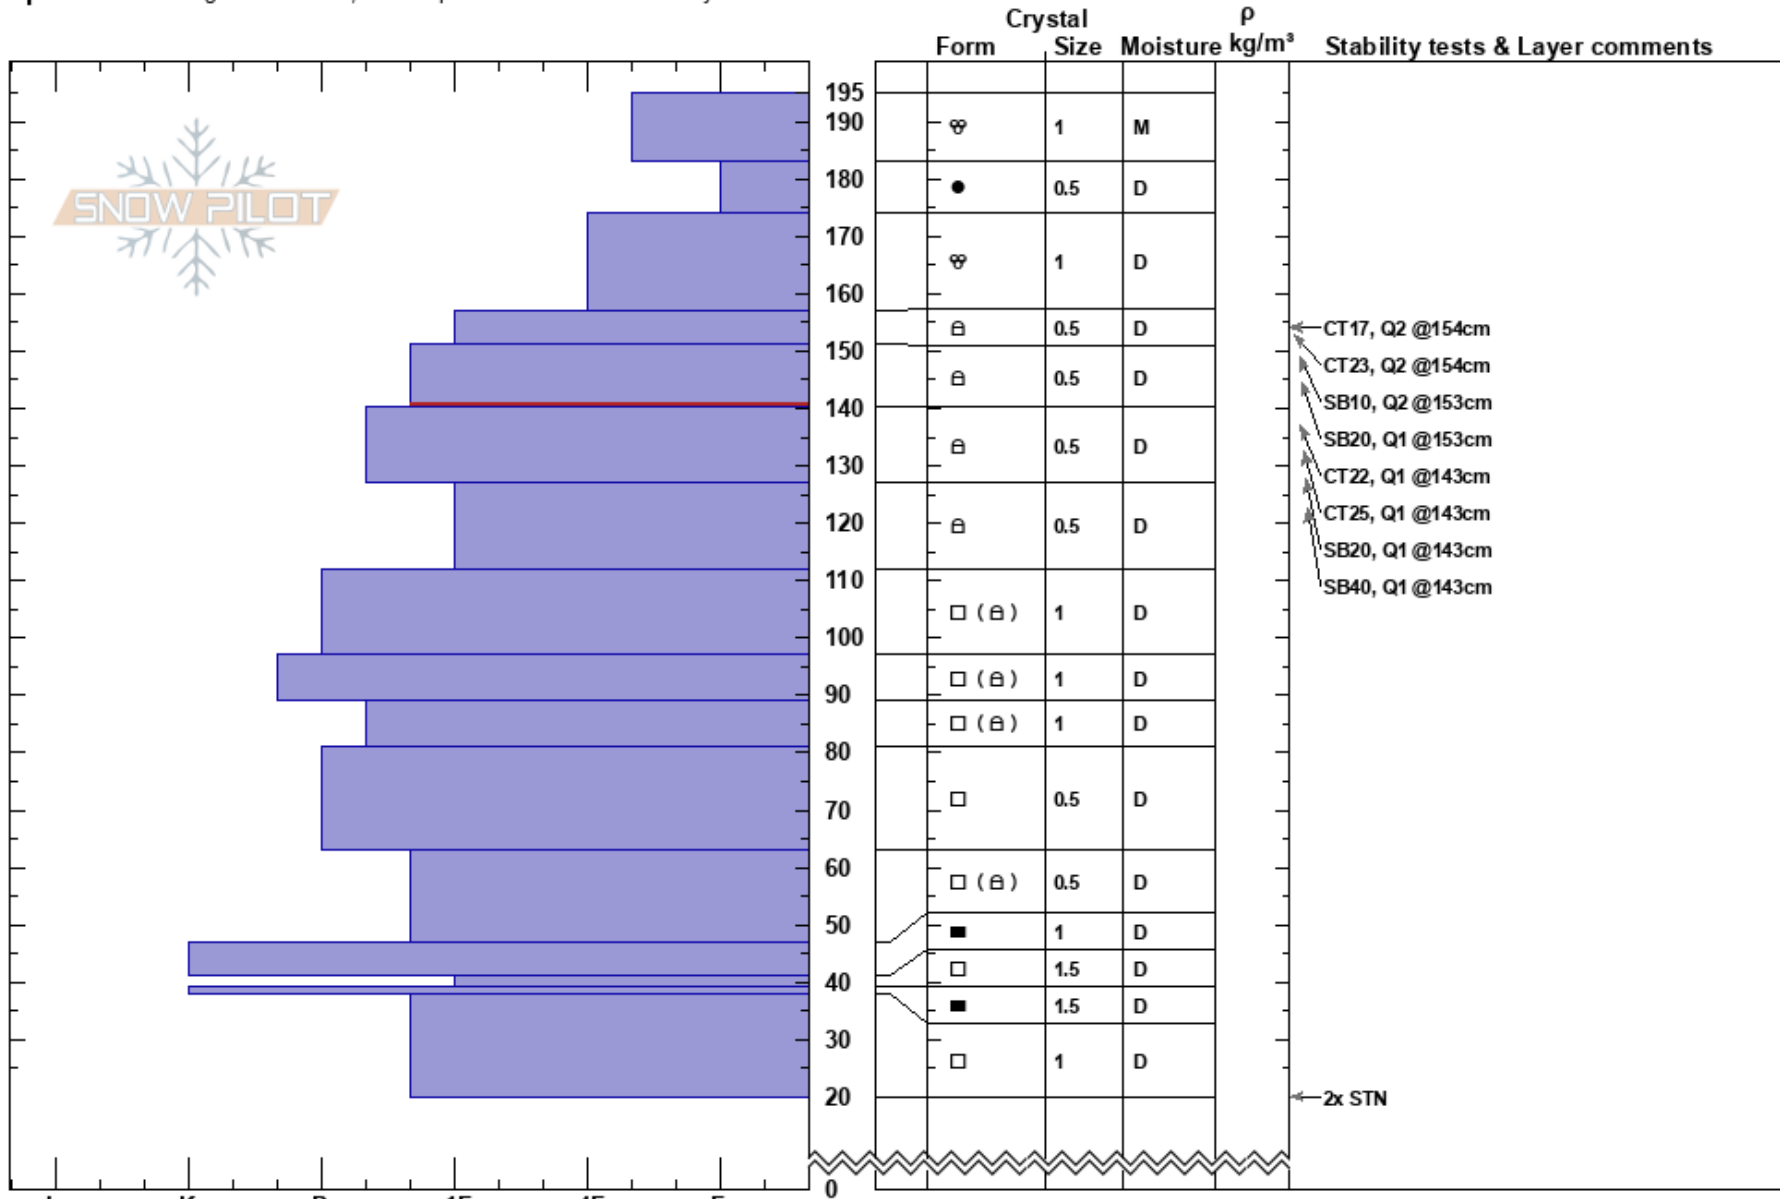

ERTH450 Lab 3

Nick Thompson

Stability: Good

HS: 195

Layer Notes:

Bridger Range

02/02/2018 - 2:00pm

Air Temperature: 0.3°C

PF: 43

151-140cm: Problematic layer

MT

Co-ord: 45.92958N, -110.92870W

Sky Cover: BKN

Elevation: 2381 m

Slope Angle: 12°

Precipitation: NO

Aspect: 103°

Wind Loading: no

Wind: Calm

Specifics: Pit dug in a Ski Area; Pit is representative of backcountry

Notes: