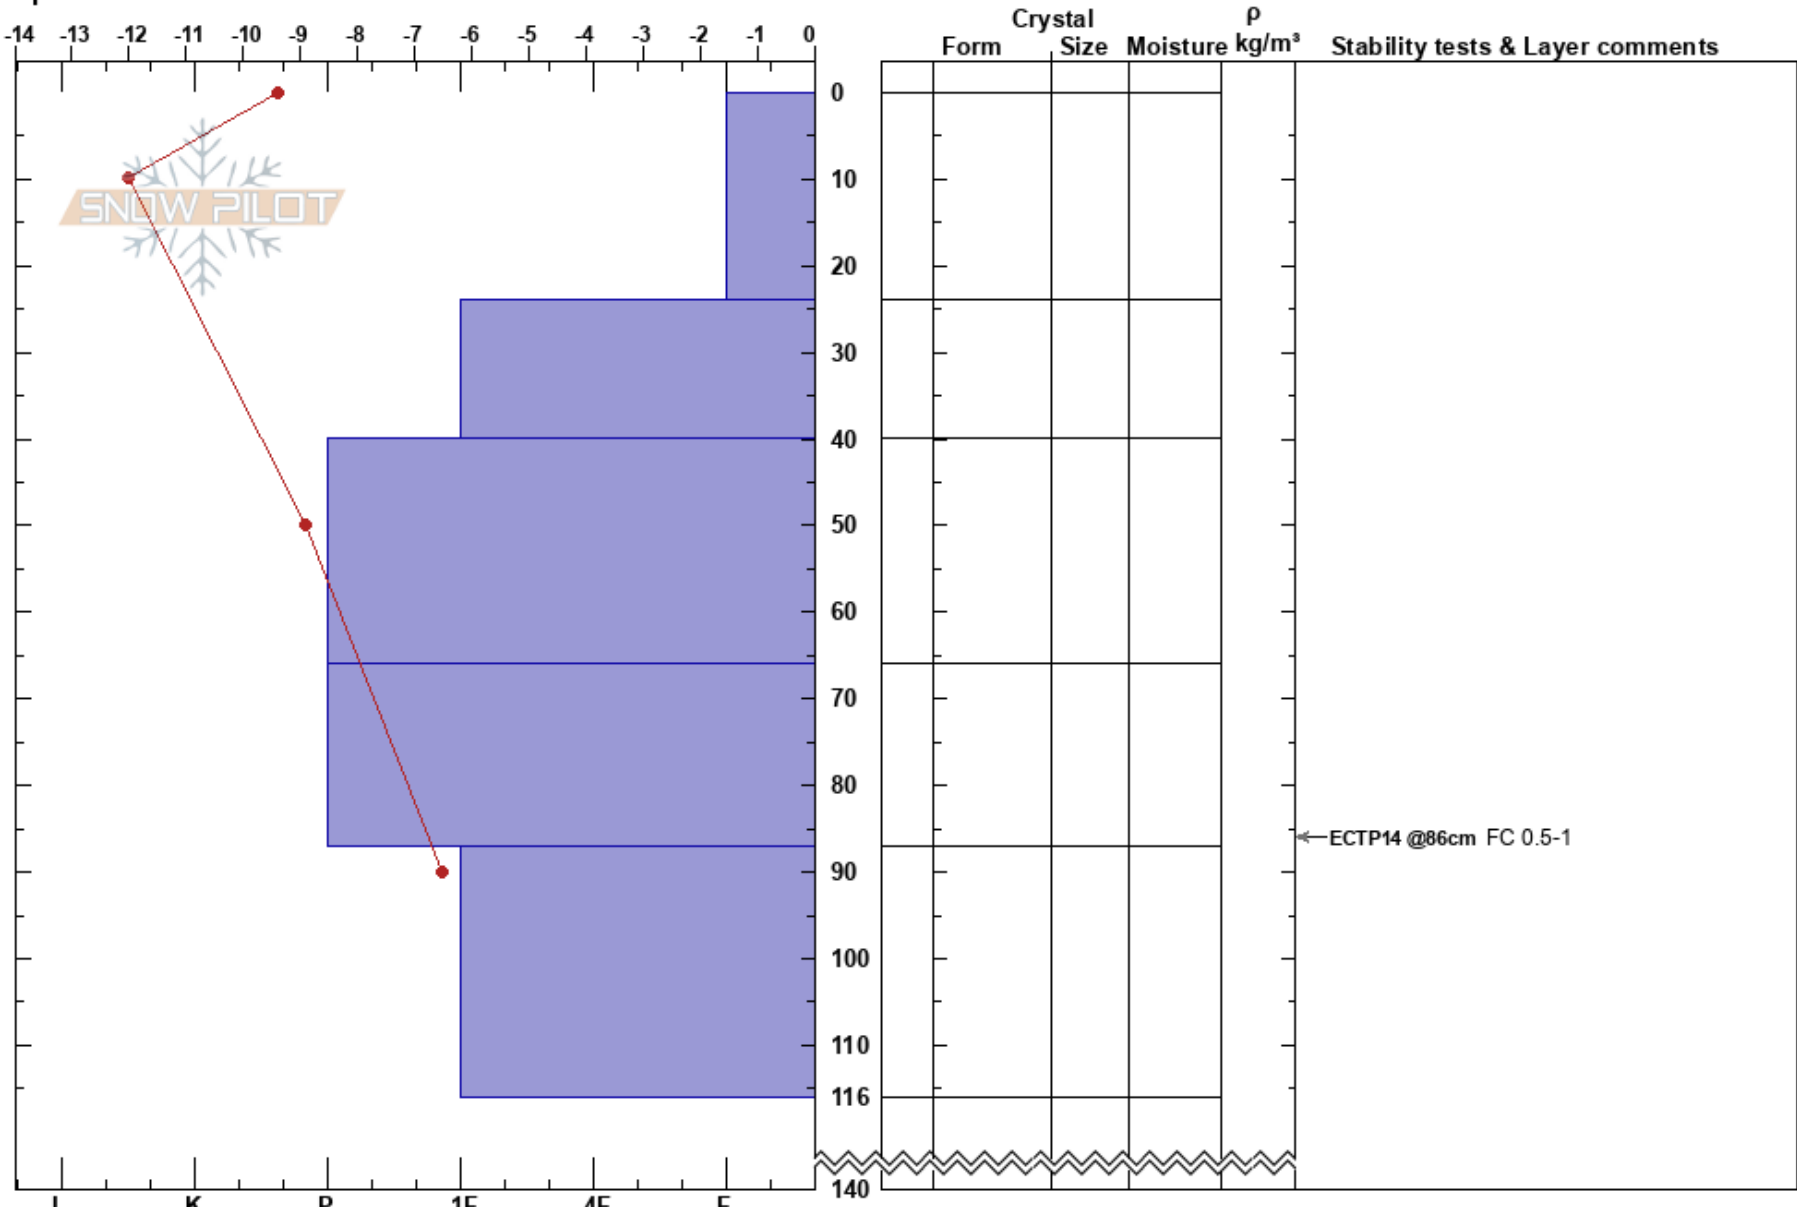

Kojjan Jofjället
 Hemavan
 Sweden
 Elevation: 760 m
 Aspect: 350°
 Specifics:

Mojo Andersson
 08/02/2018 - 00:10
 Co-ord: 65.79098N, 14.95406E
 Slope Angle: 27°
 Wind Loading:

Stability:
 Air Temperature: -9.5°C
 Sky Cover: FEW
 Precipitation: NO
 Wind: Calm

HS: 140 Layer Notes:

Notes: Testresultat: ECTP14+1 ner 87 under skare (20 dec)