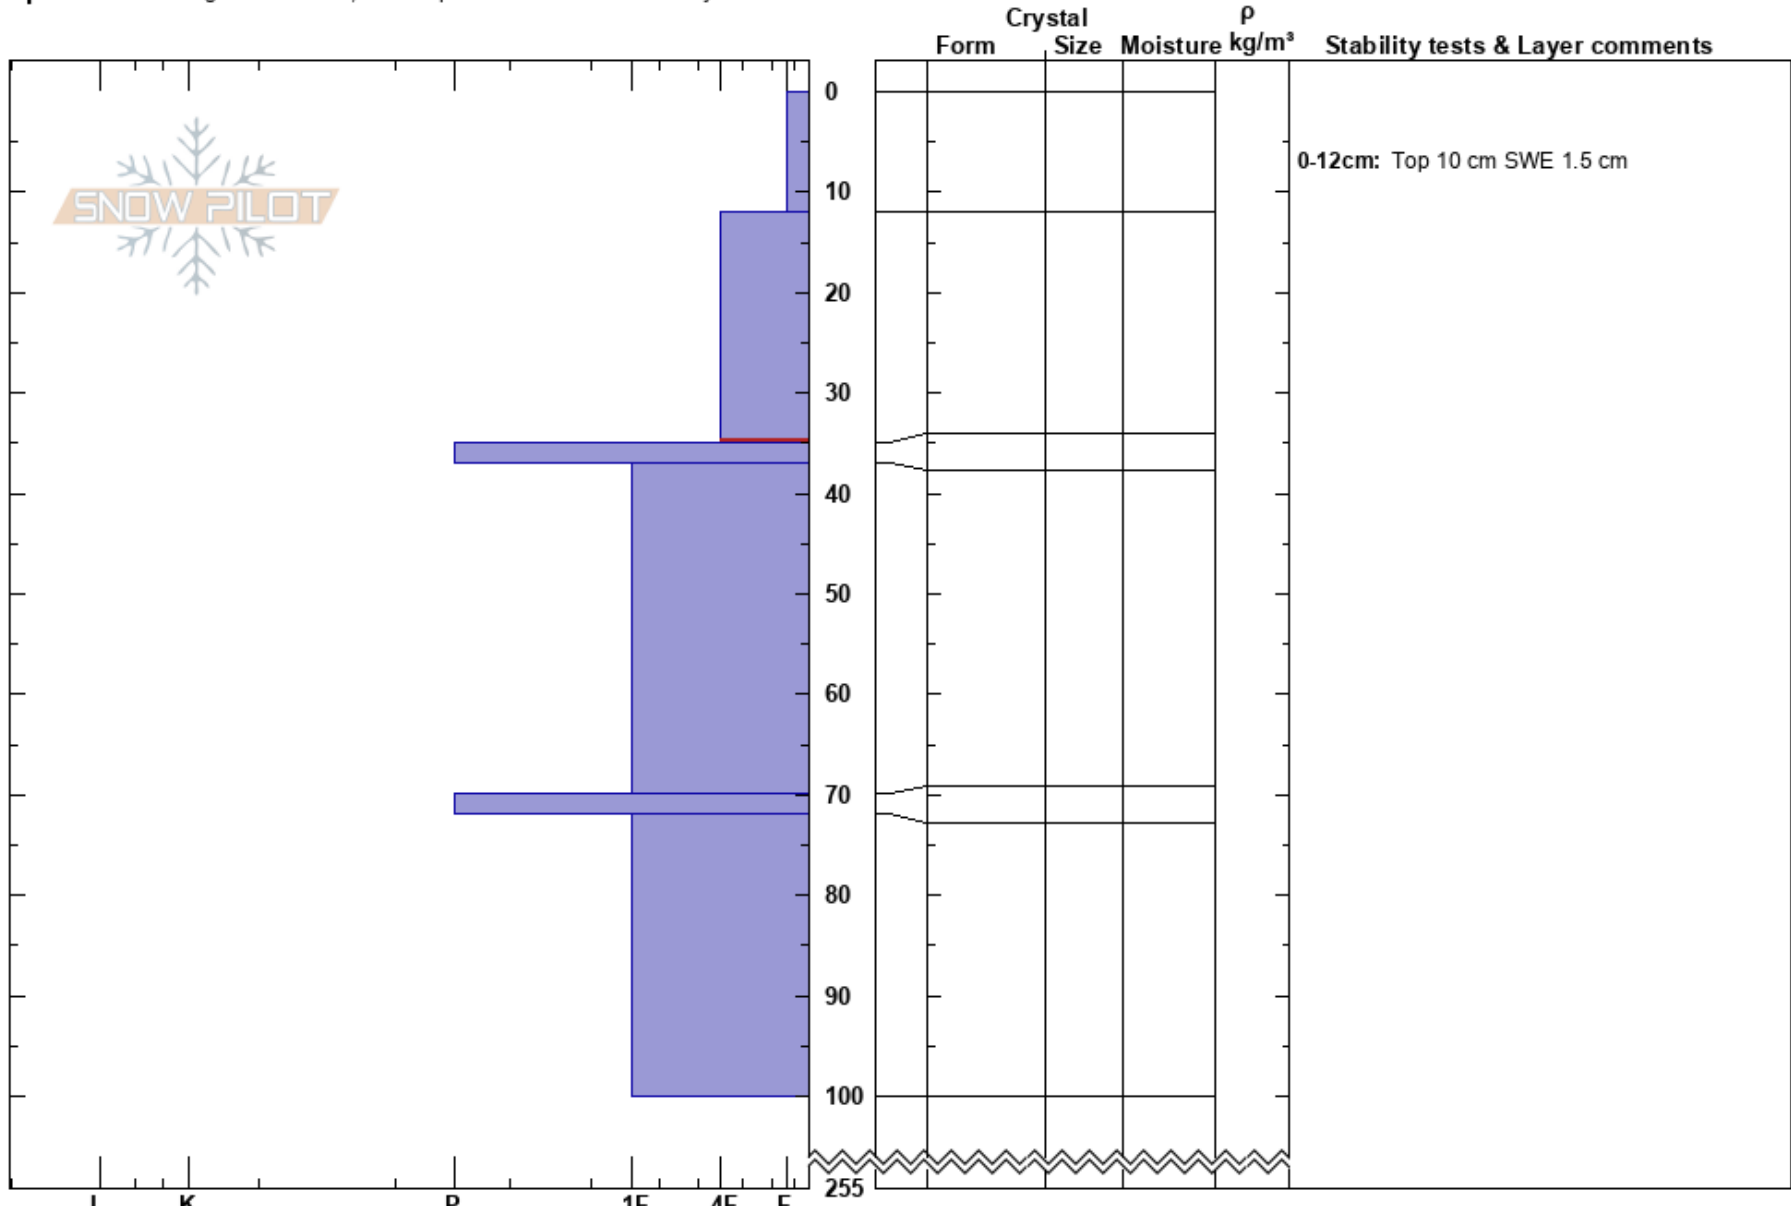

Blaine MBSS  
 North Cascades, West  
 WA

Ben Hannon  
 02/02/2018 - 11:00am  
 Co-ord: 48.85934N, -121.65539W

Stability:  
 Air Temperature:  
 Sky Cover: BKN  
 Precipitation: RL  
 Wind: Calm

HS: 255  
 Layer Notes:  
 0-12cm: Top 10 cm SWE 1.5 cm  
 12-35cm: Problematic layer

Elevation: 3850 ft  
 Aspect: NW

Slope Angle: 23°  
 Wind Loading:

Specifics: Pit dug in a Ski Area; Pit is representative of backcountry

Notes: Chair 7 Flats. Mt. Baker Snow School study area.