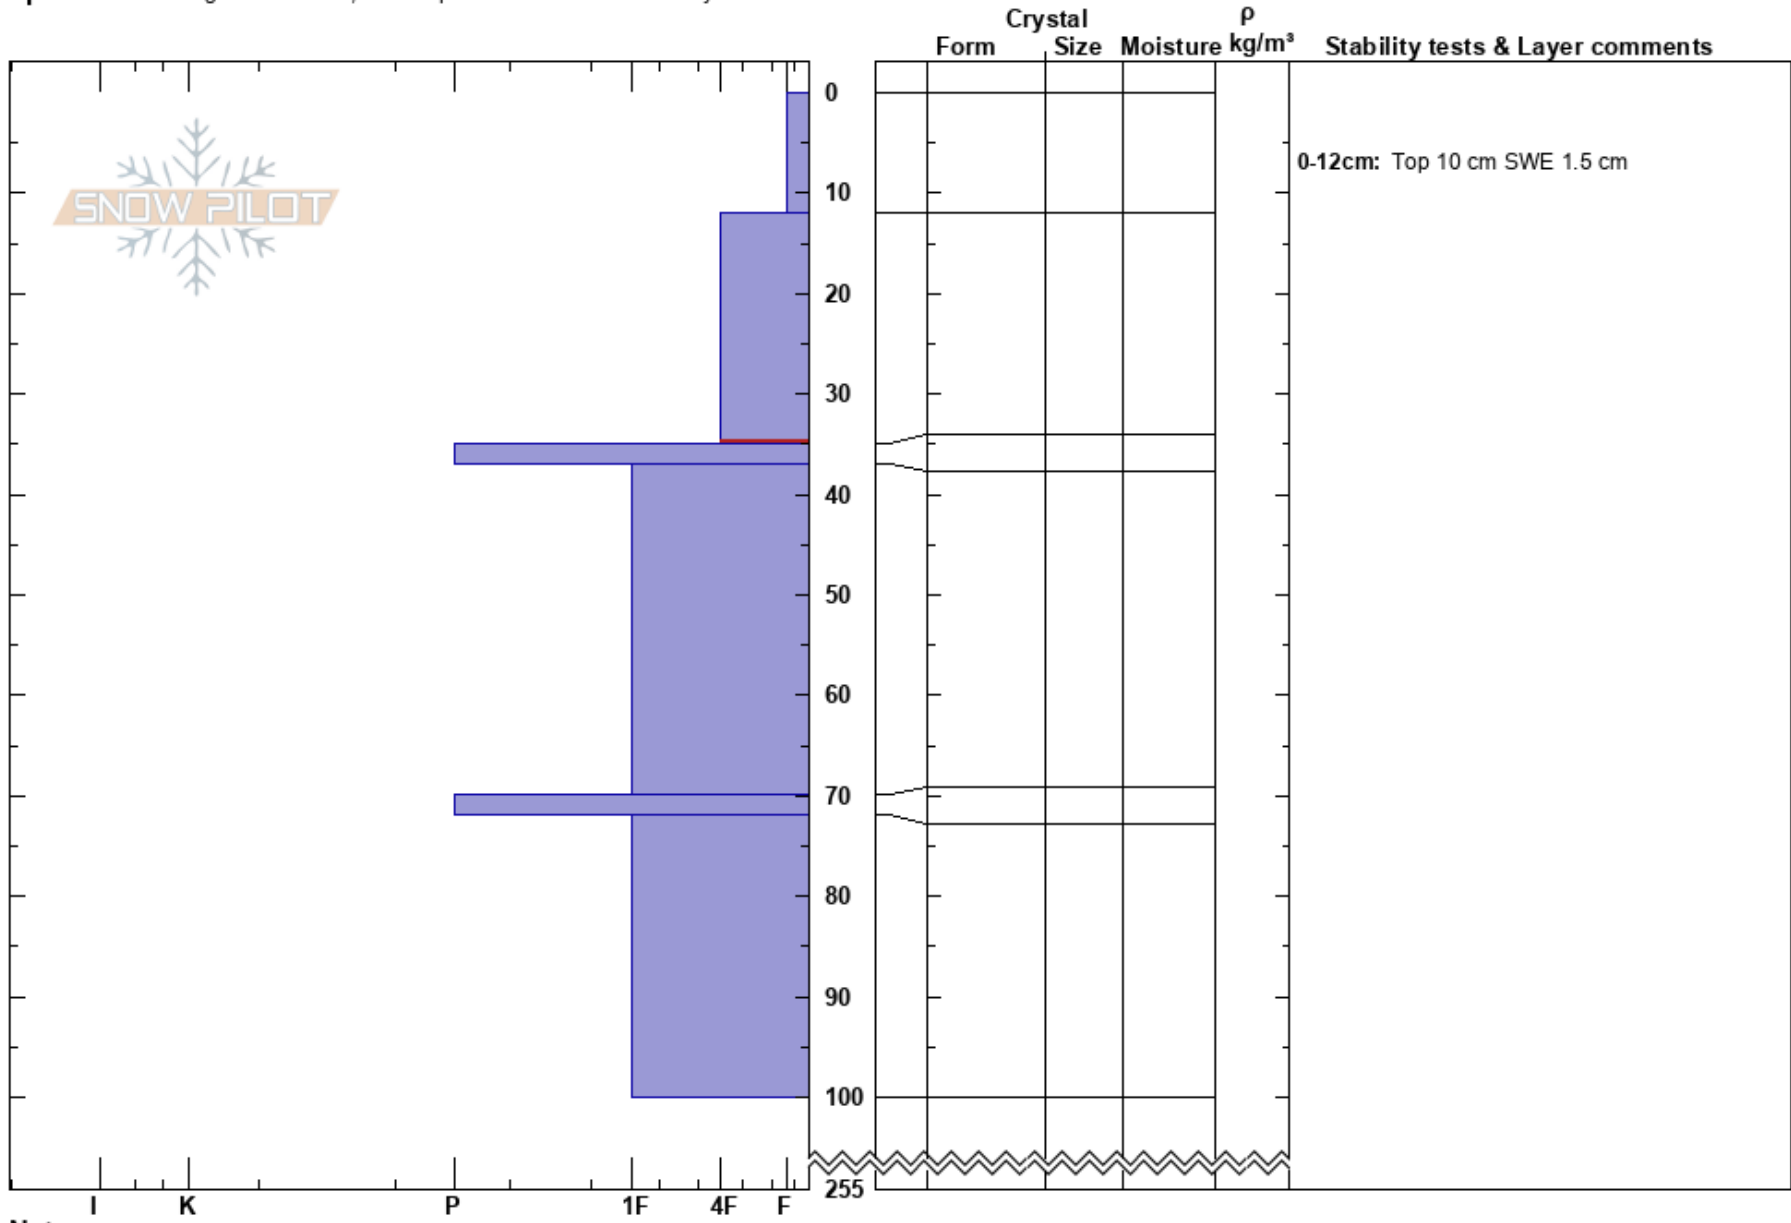

Blaine MBSS  
North Cascades, West  
WA

Ben Hannon  
02/02/2018 - 11:00am  
Co-ord: 48.85934N, -121.65539W  
Slope Angle: 23°  
Aspect: NW  
Wind Loading:

Stability:  
Air Temperature:  
Sky Cover: BKN  
Precipitation: RL  
Wind: Calm

HS: 255  
Layer Notes:  
0-12cm: Top 10 cm SWE 1.5 cm  
12-35cm: Problematic layer

Specifics: Pit dug in a Ski Area; Pit is representative of backcountry

Notes: Chair 7 Flats. Mt. Baker Snow School study area.