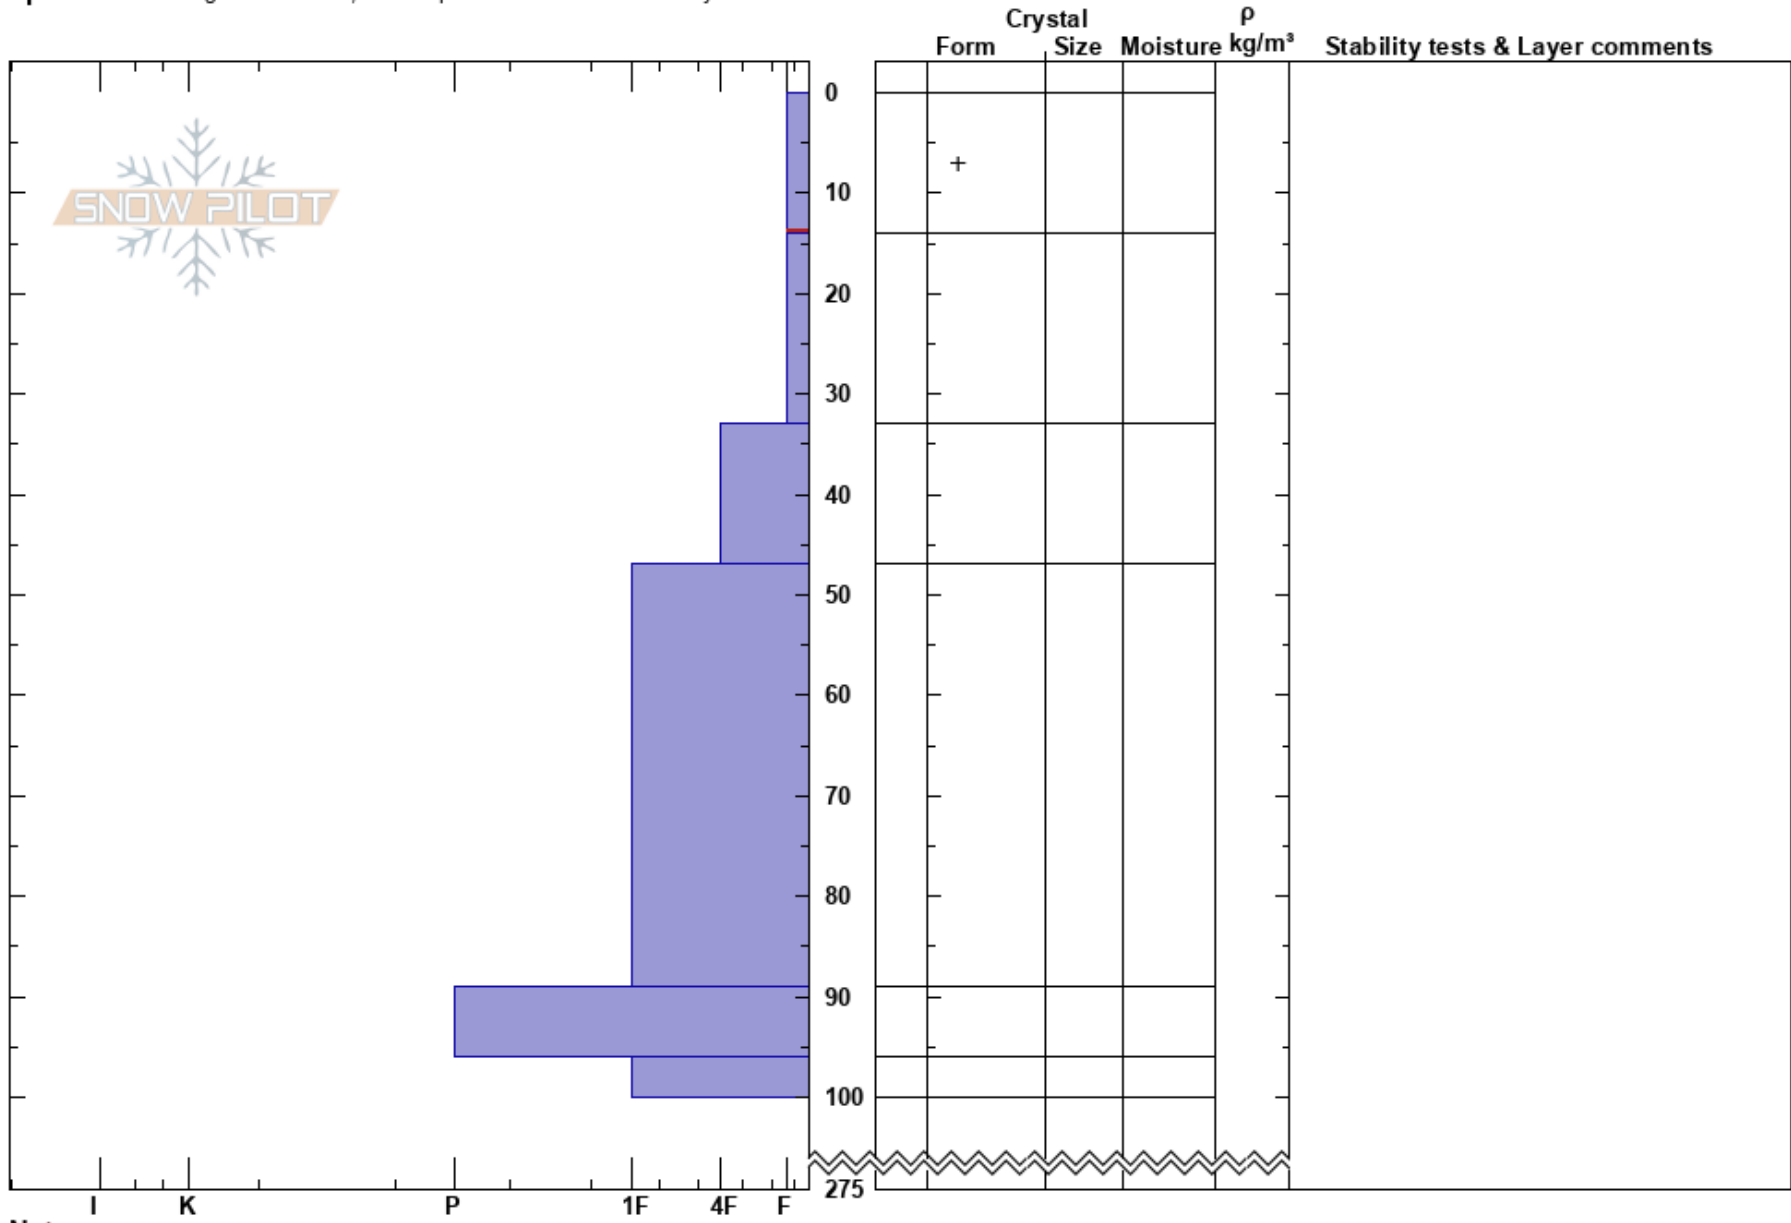

Edison MBSS
North Cascades, West
WA

Ben Hannon
02/01/2018 - 10:45am
Co-ord: 48.85934N, -121.65539W
Slope Angle: 23°
Aspect: NW
Wind Loading:

Stability: **HS:275**
Air Temperature: 0-14cm: Problematic layer
Sky Cover: X
Precipitation: S-1
Wind: Calm

Specifics: Pit dug in a Ski Area; Pit is representative of backcountry

Notes: Chair 7 Flats. Mt. Baker Snow School study area.