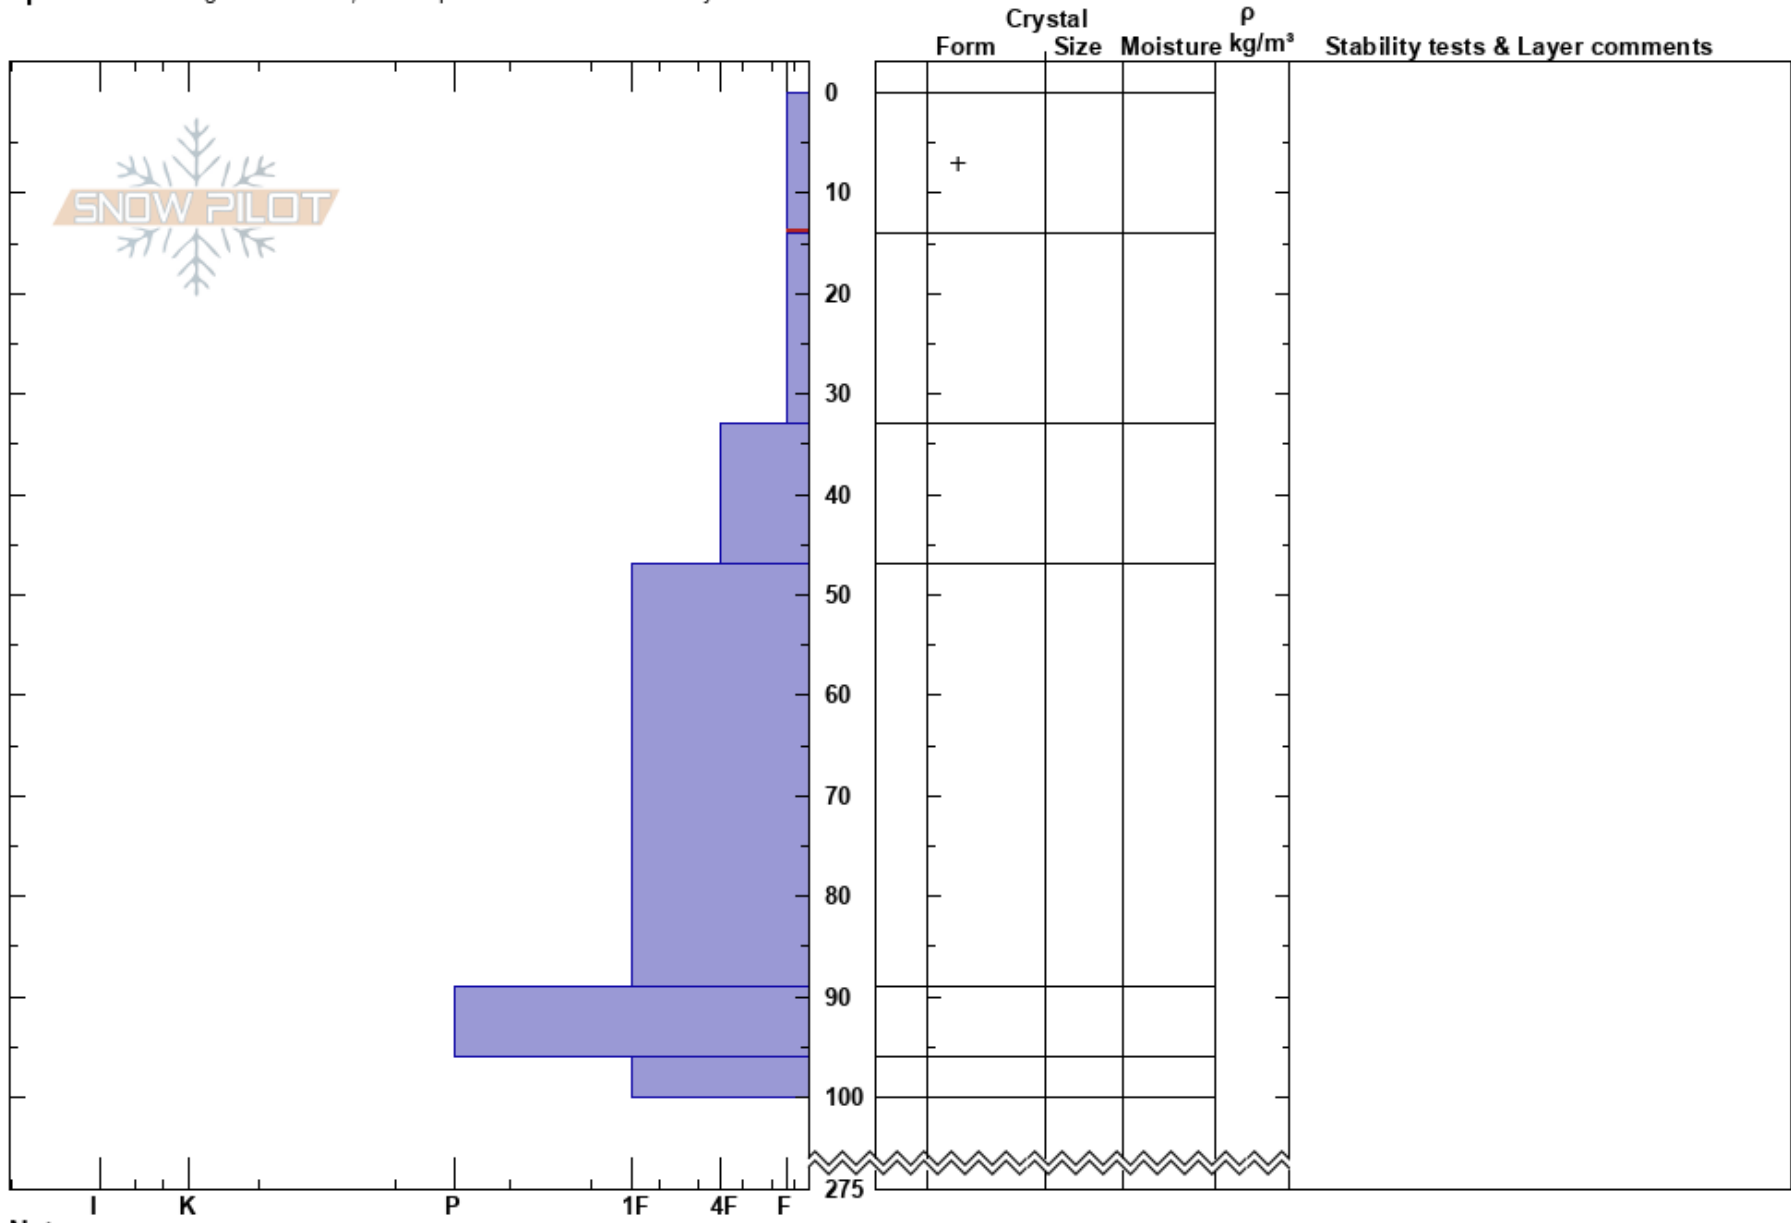

Edison MBSS
North Cascades, West
WA

Ben Hannon
02/01/2018 - 10:45am
Co-ord: 48.85934N, -121.65539W
Slope Angle: 23°
Wind Loading:

Stability: **HS:275**
Air Temperature: 0-14cm: Problematic layer
Sky Cover: X
Precipitation: S-1
Wind: Calm

Elevation: 3850 ft
Aspect: NW
Specifics: Pit dug in a Ski Area; Pit is representative of backcountry

Notes: Chair 7 Flats. Mt. Baker Snow School study area.