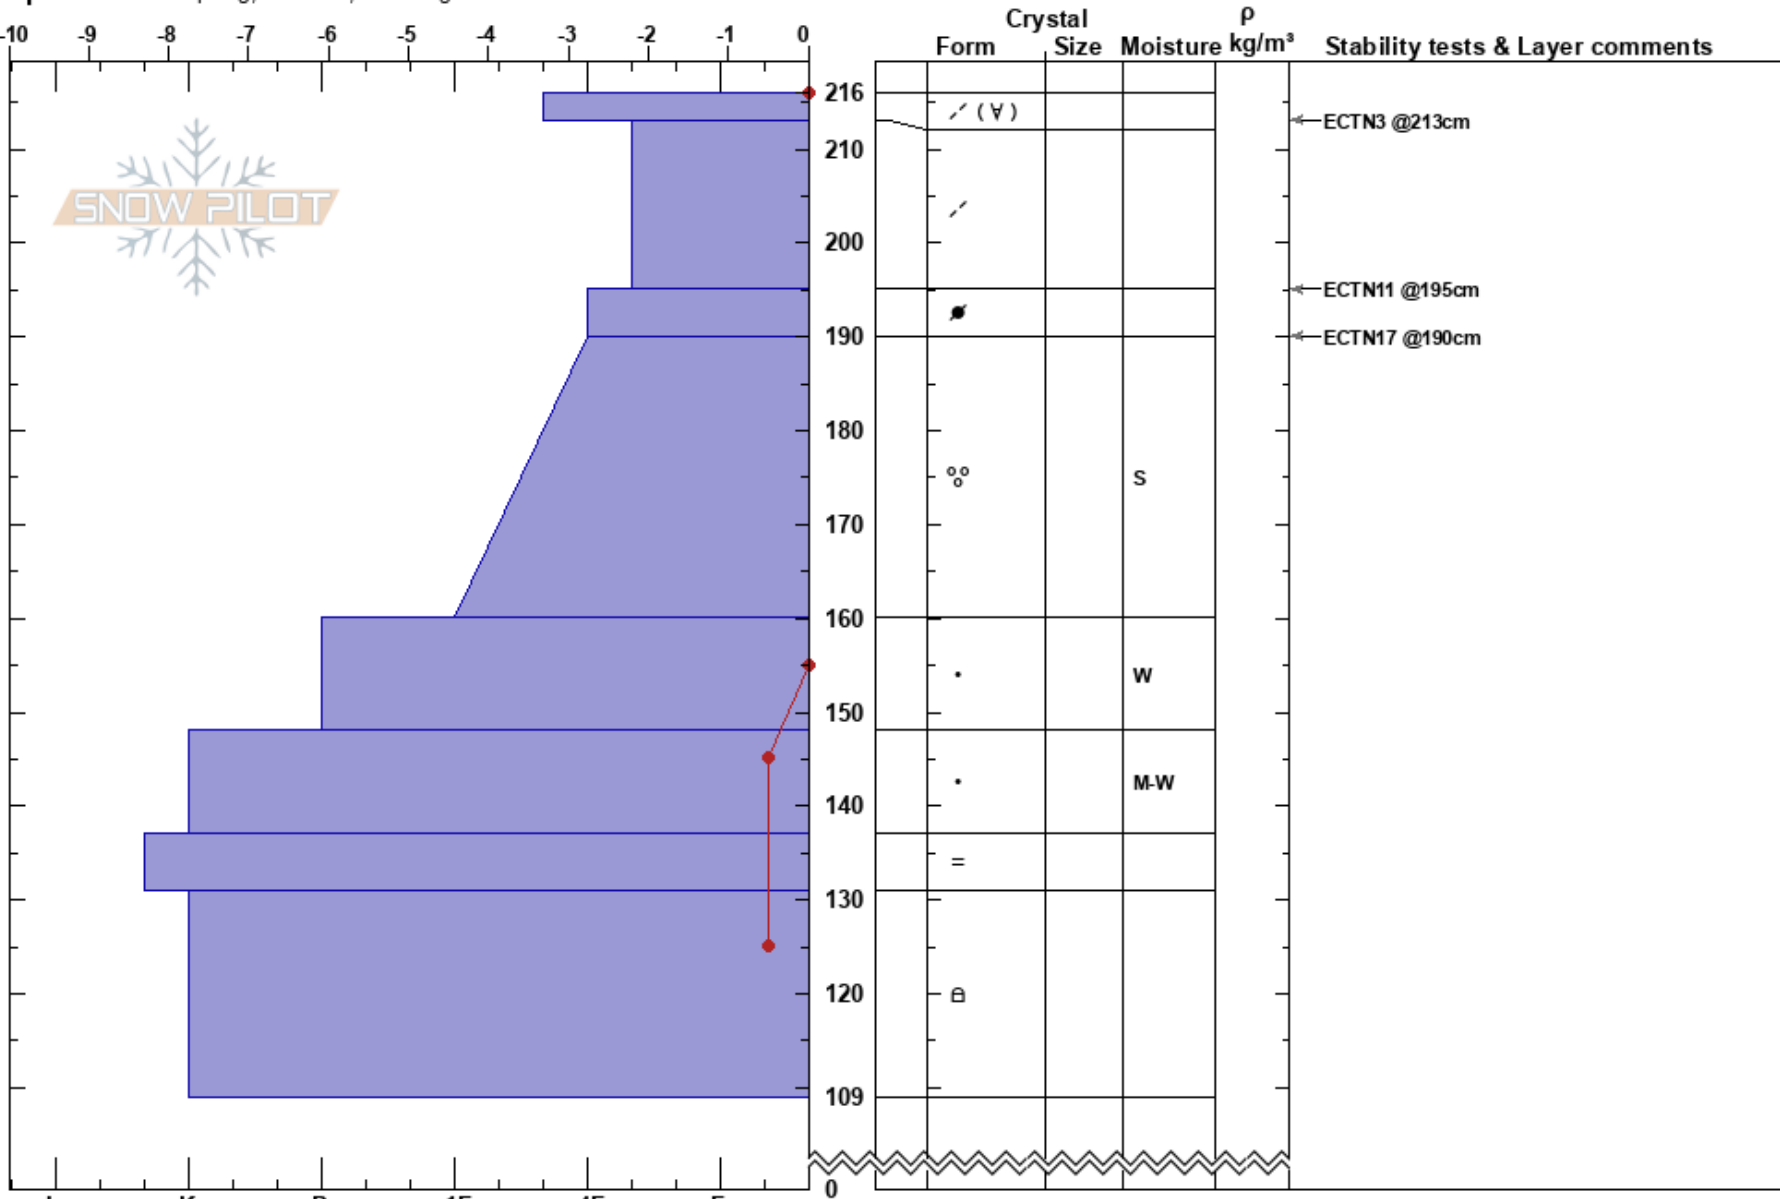

Lolo Pass West Side

Logan King

Stability:

HS:216

Layer Notes:

Bitterroot

02/07/2018 - 10:45am

Air Temperature: 0°C

PS: 25

MT

Co-ord: 46.62632N, -114.58285W

Sky Cover: OVC

Elevation: 5600 ft

Slope Angle: 30°

Precipitation: S1

Aspect: 321°

Wind Loading: yes

Wind: SW Strong

Specifics: Collapsing, localized; Cracking

Notes: