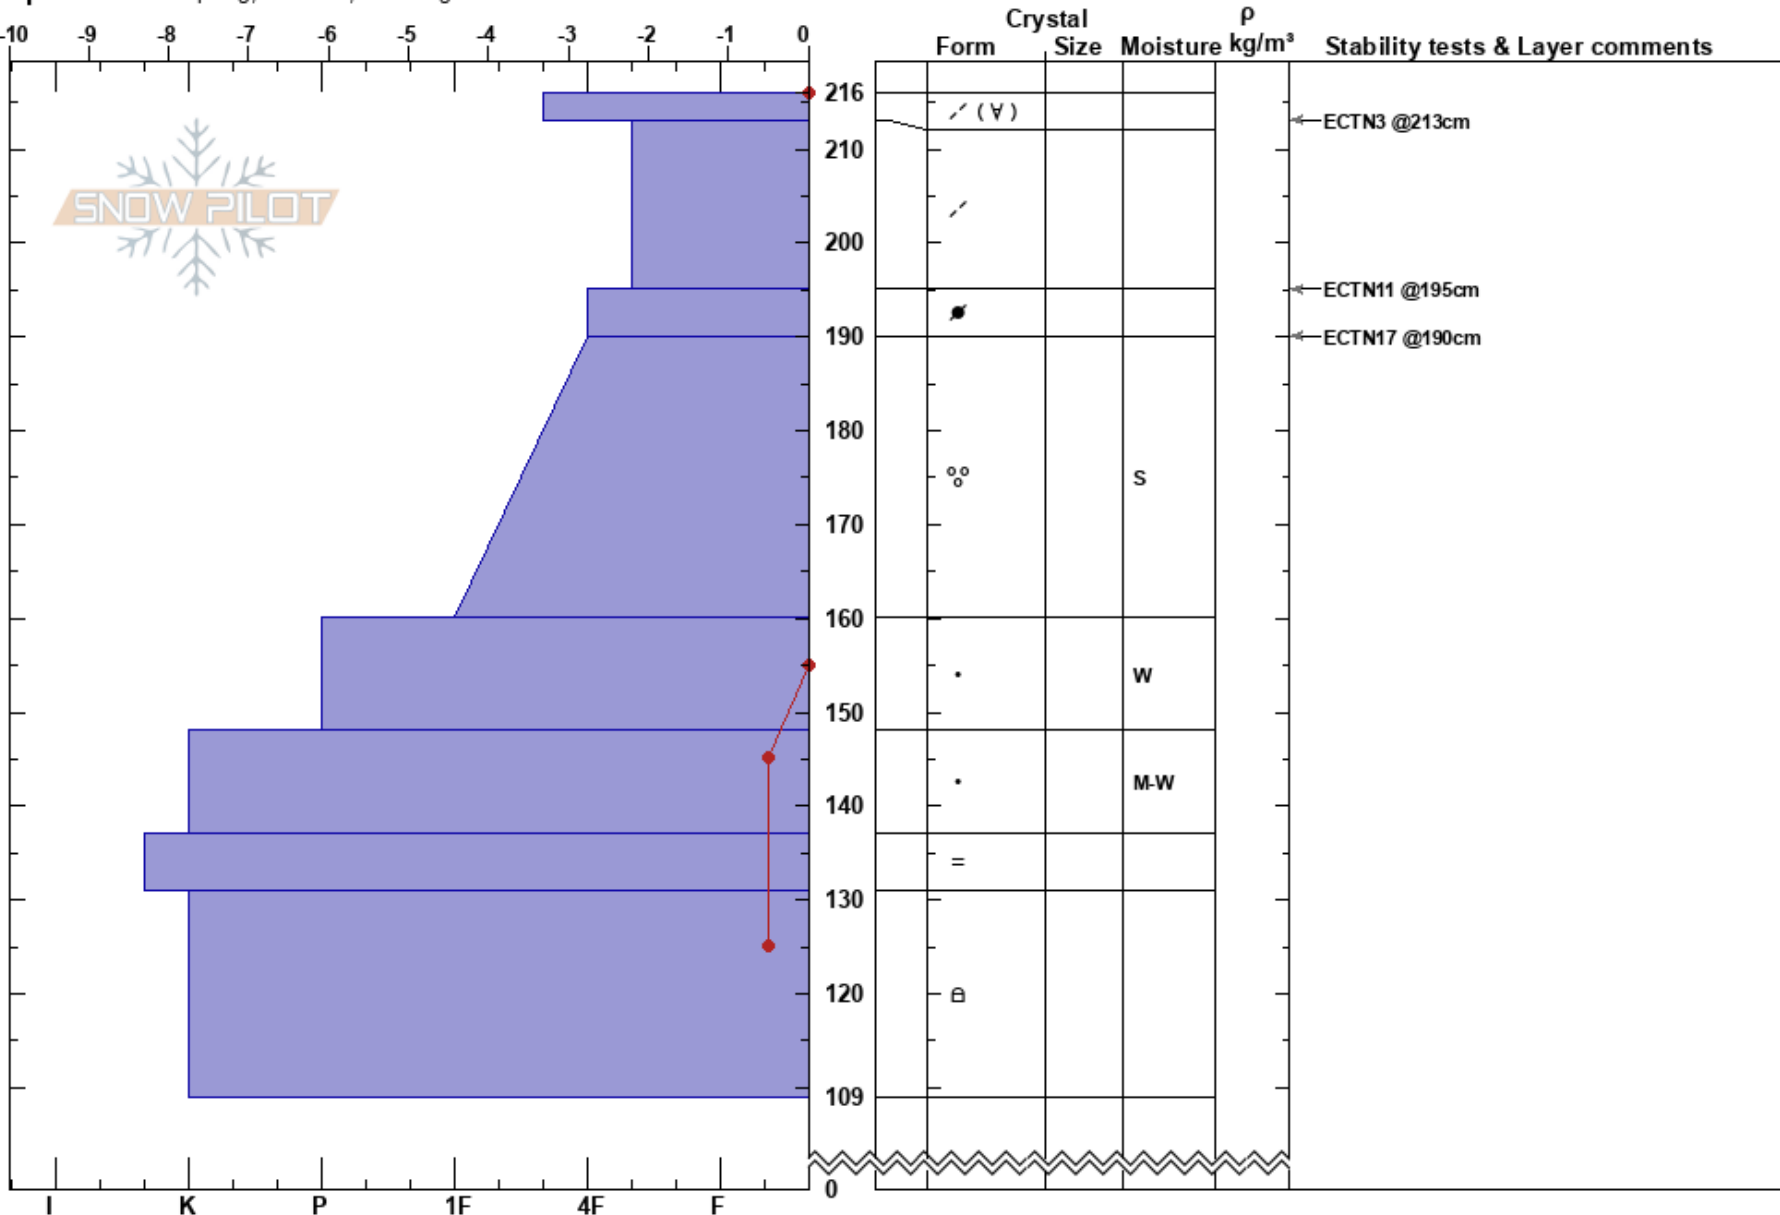

Lolo Pass West Side  
 Bitterroot  
 MT  
 Elevation: 5600 ft  
 Aspect: 321°

Logan King  
 02/07/2018 - 10:45am  
 Co-ord: 46.62632N, -114.58285W  
 Slope Angle: 30°  
 Wind Loading: yes

Stability:  
 Air Temperature: 0°C  
 Sky Cover: OVC  
 Precipitation: S1  
 Wind: SW Strong

HS:216  
 PS: 25  
 Layer Notes:

Specifics: Collapsing, localized; Cracking

Notes: