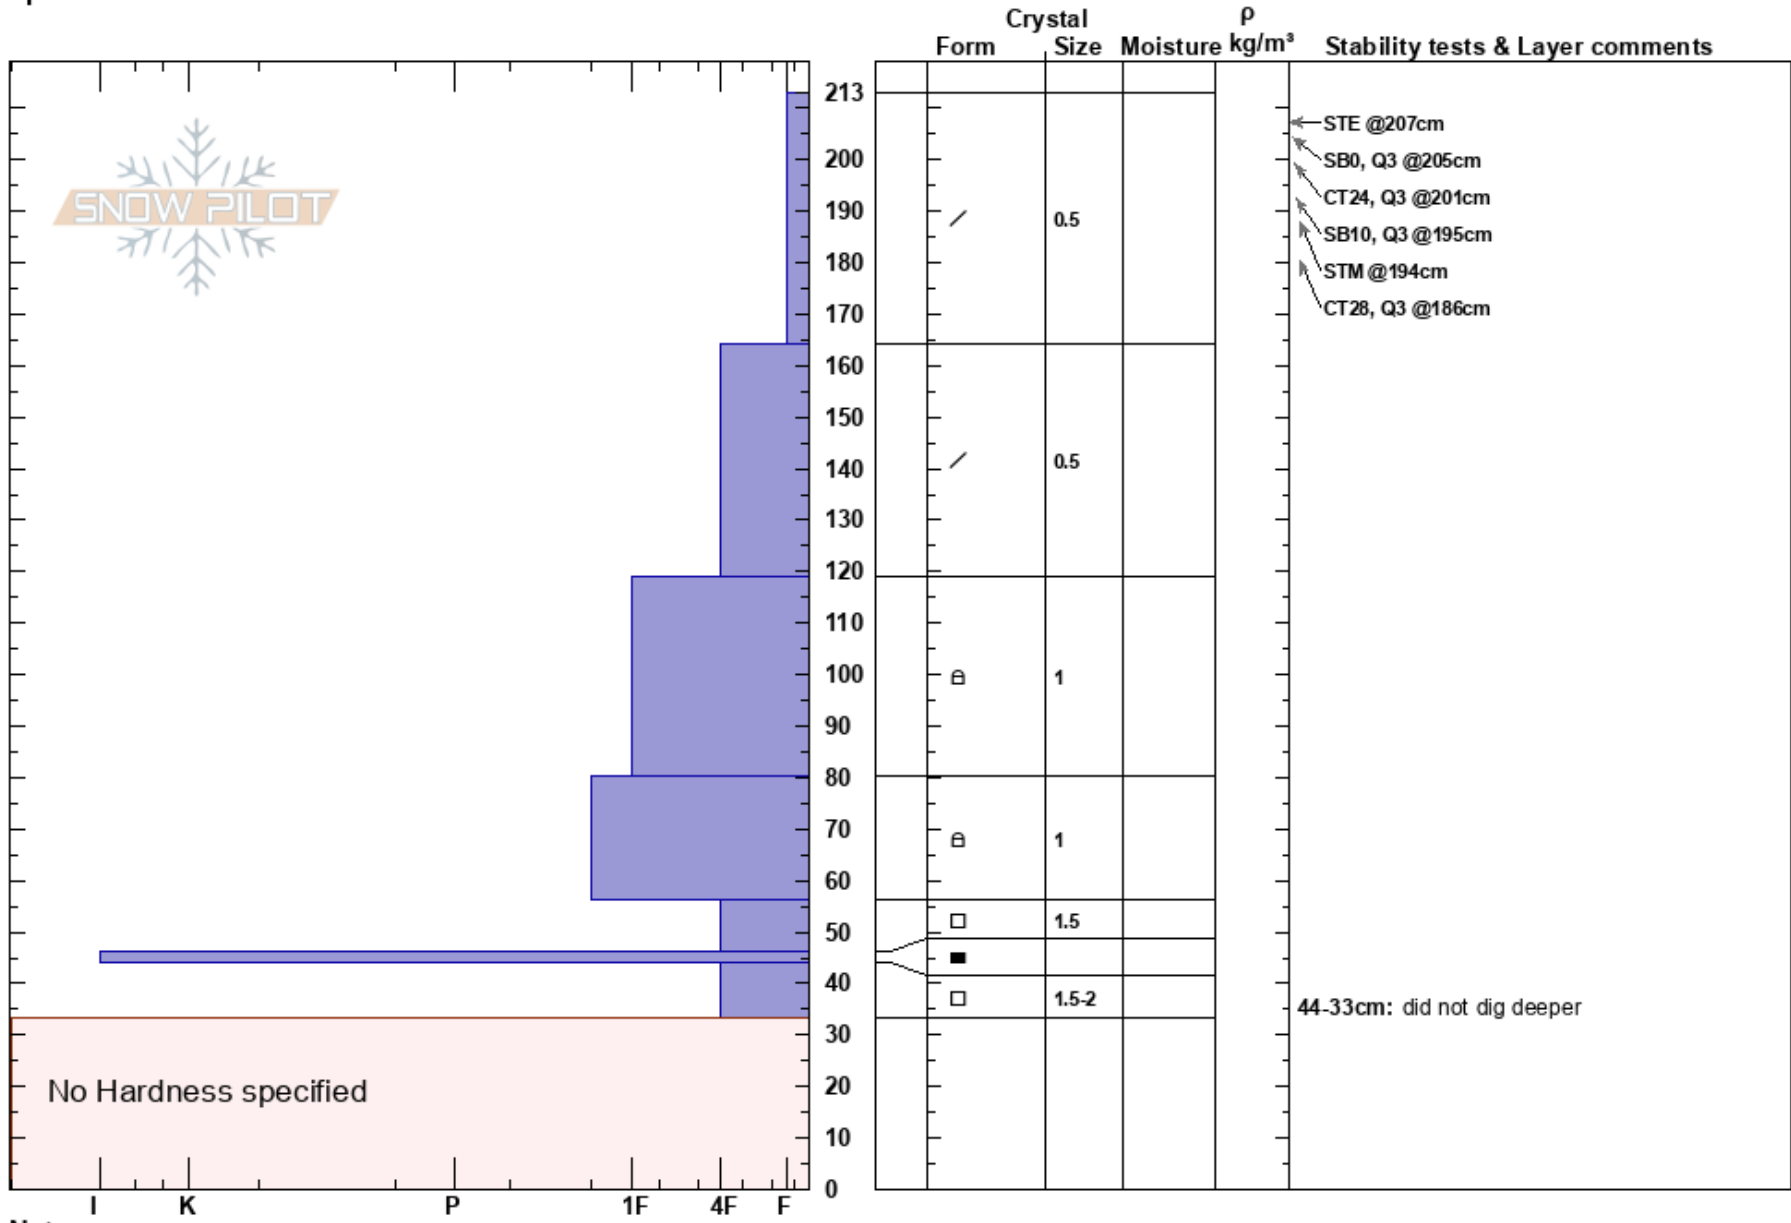

Lab 3 EARTH 450
 Madison Range-N
 MT

Matthew Wood
 02/02/2018 - 1:30pm
 Co-ord: 45.83003N, -110.92890W
 Slope Angle: 10°
 Wind Loading:

Stability: **HS:213**
 Air Temperature: 0.4°C **PF: 18** 56-46cm: Problematic layer
 Sky Cover: SCT **PS: 37** 44-33cm: did not dig deeper
 Precipitation: NO
 Wind: Calm

Elevation:
 Aspect: SE
 Specifics:

Notes: Instruction Pit for snow science lab