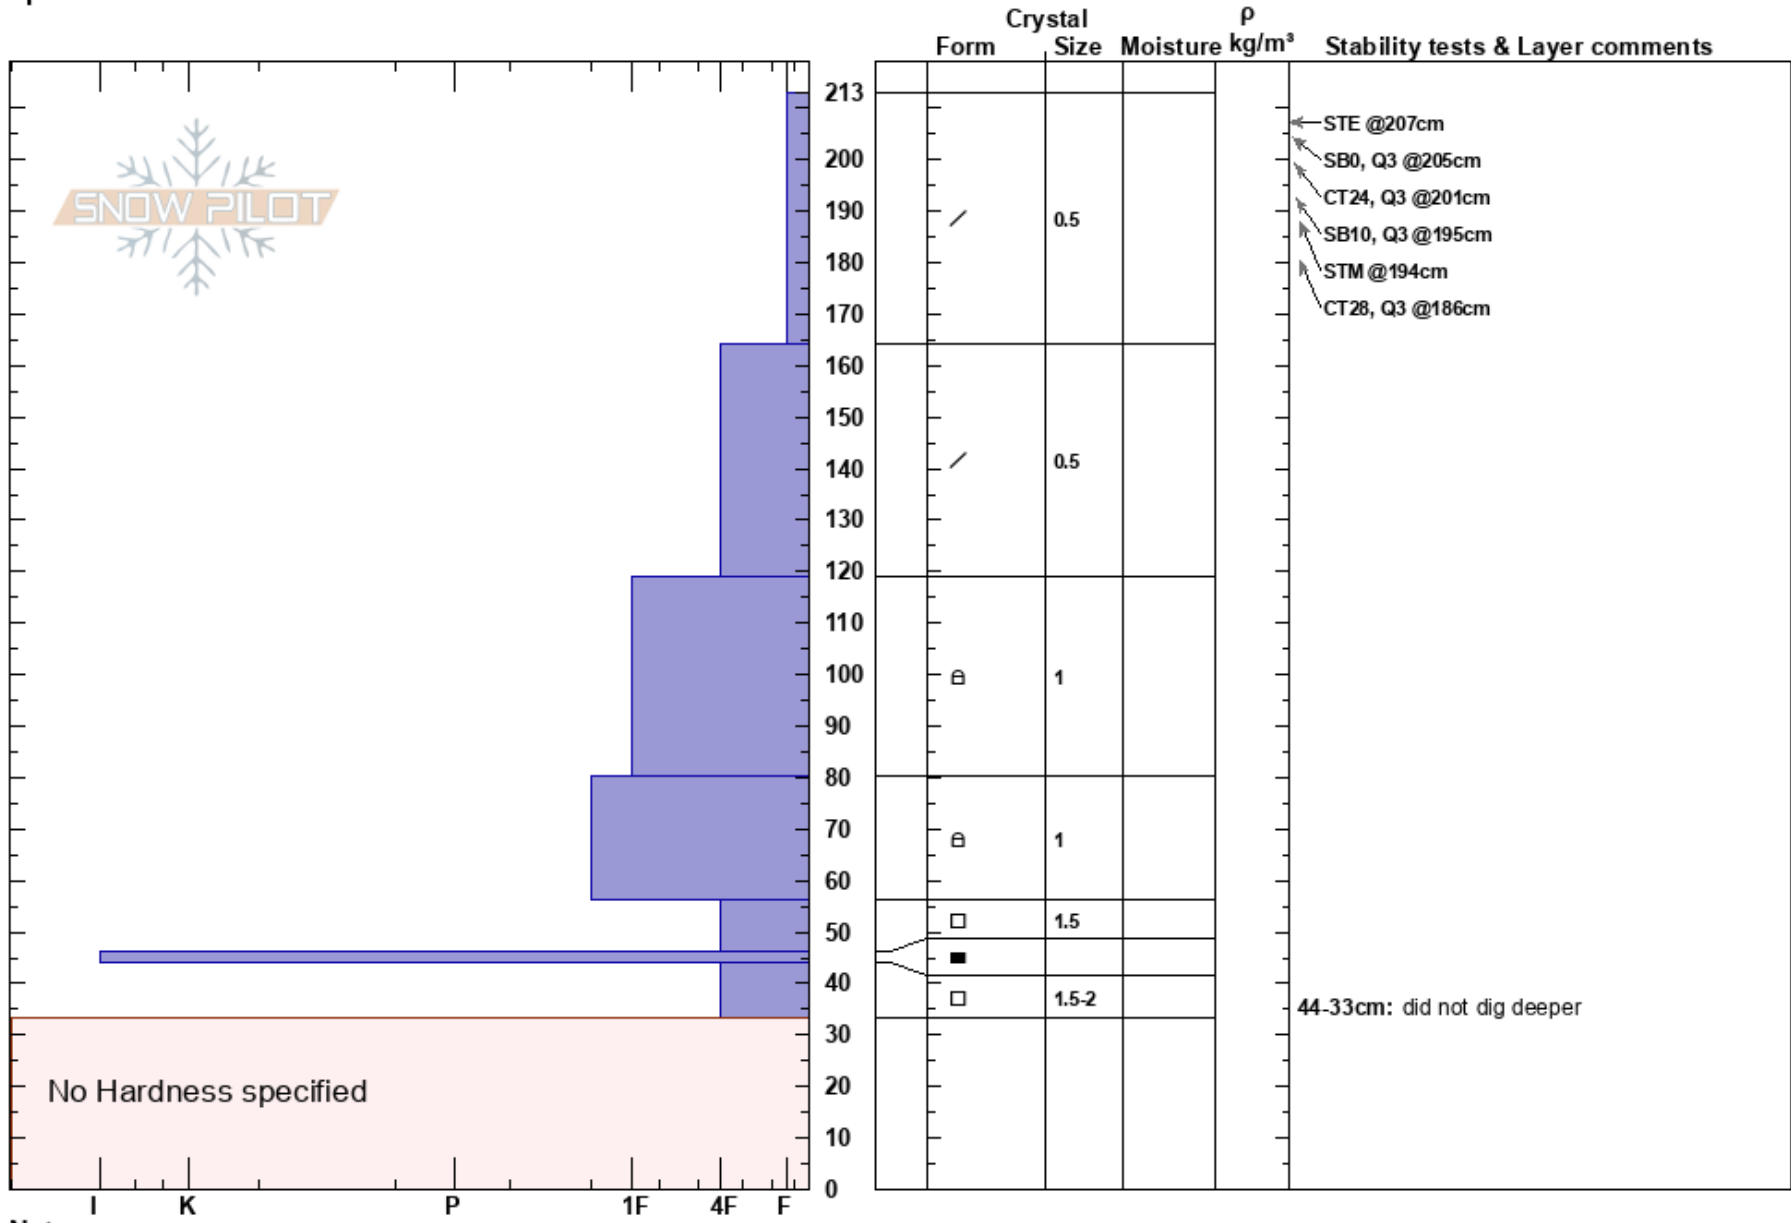

Lab 3 EARTH 450
 Madison Range-N
 MT
Elevation:
Aspect: SE
Specifics:

Matthew Wood
 02/02/2018 - 1:30pm
Co-ord: 45.83003N, -110.92890W
Slope Angle: 10°
Wind Loading:

Stability: **HS:** 213
Air Temperature: 0.4°C **PF:** 18 56-46cm: Problematic layer
Sky Cover: SCT **PS:** 37 44-33cm: did not dig deeper
Precipitation: NO
Wind: Calm

Notes: Instruction Pit for snow science lab