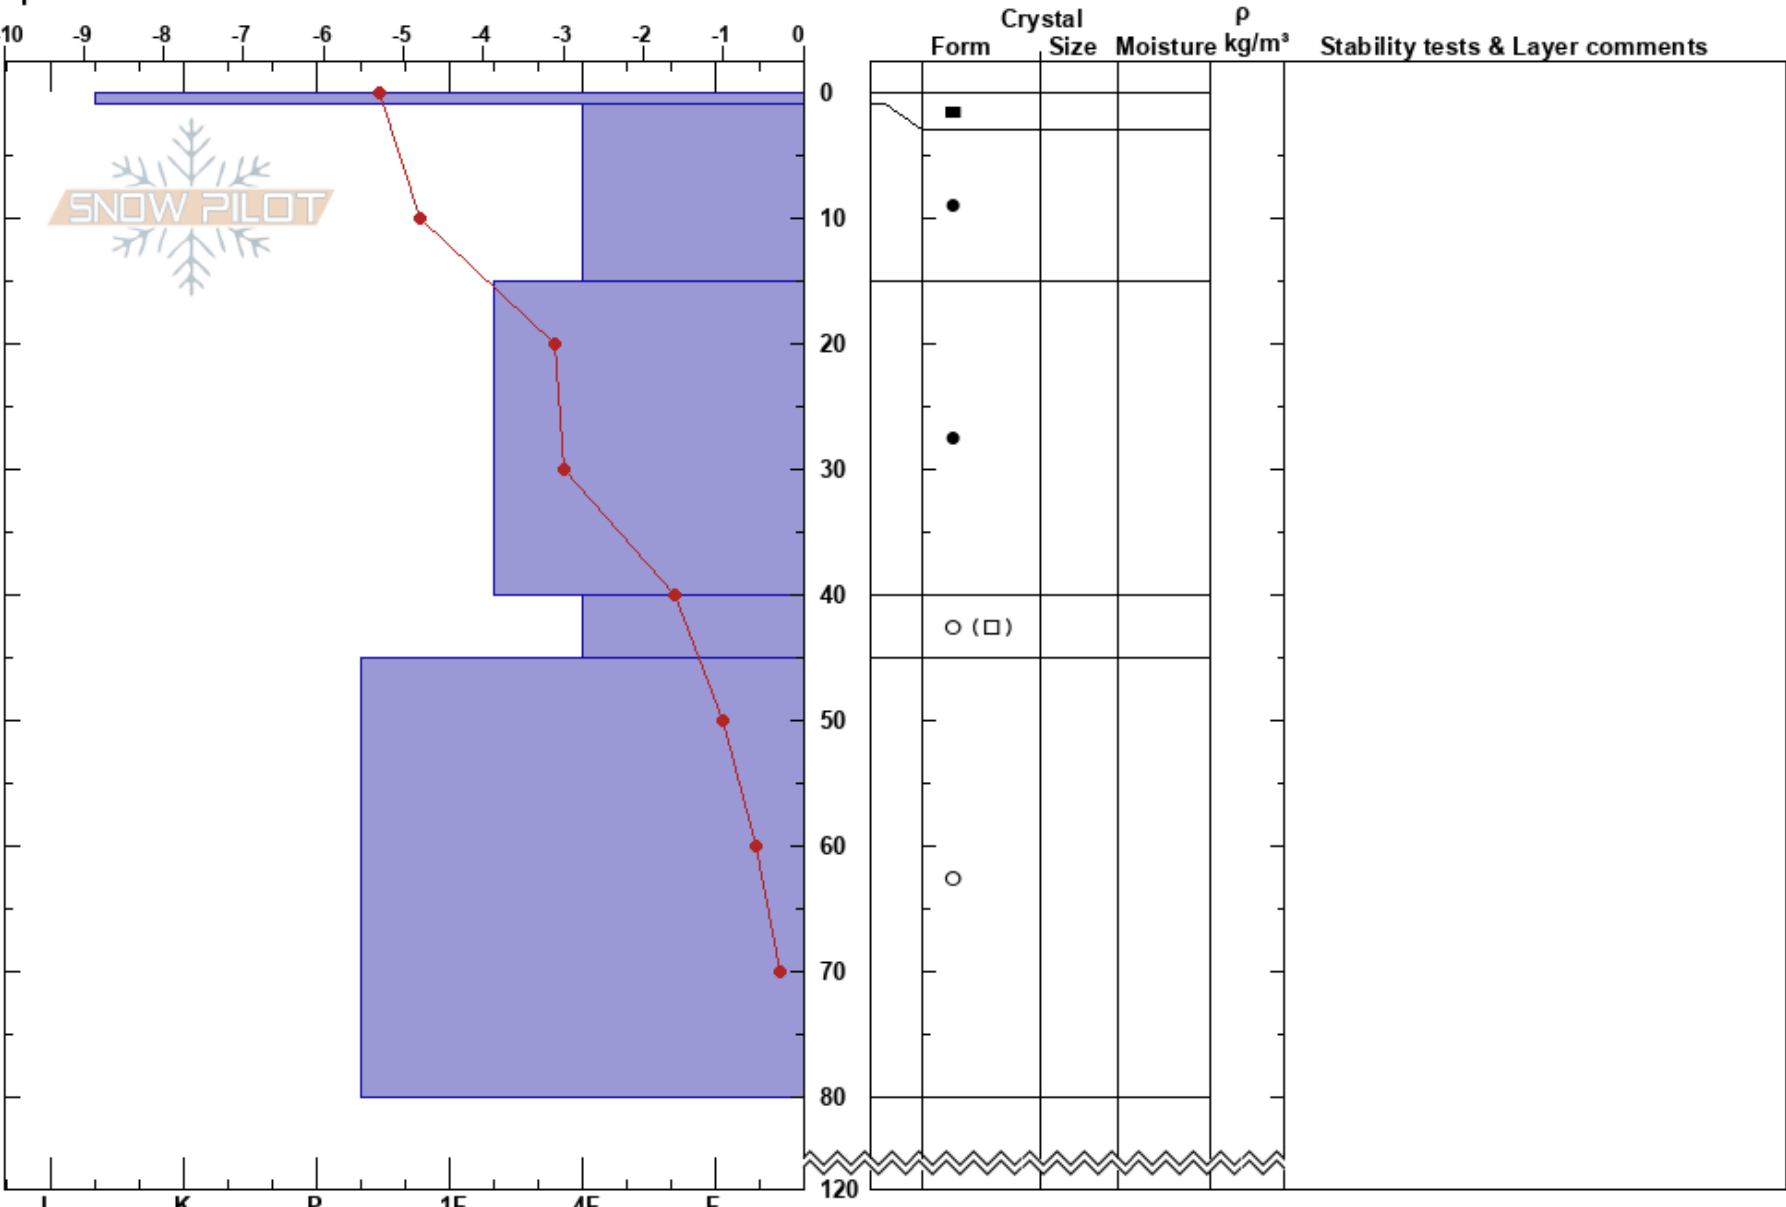

Rauset tregrense
 Indre Fjordane
 Norway
 Elevation: 700 m
 Aspect: NE
 Specifics:

Lars-Ove Eikje
 06/02/2018 - 11:30
 Co-ord: 32V 345094E 6853799N
 Slope Angle:
 Wind Loading:

Stability:
 Air Temperature: -4.4°C
 Sky Cover:
 Precipitation:
 Wind:

HS: 120 Layer Notes:

Notes: